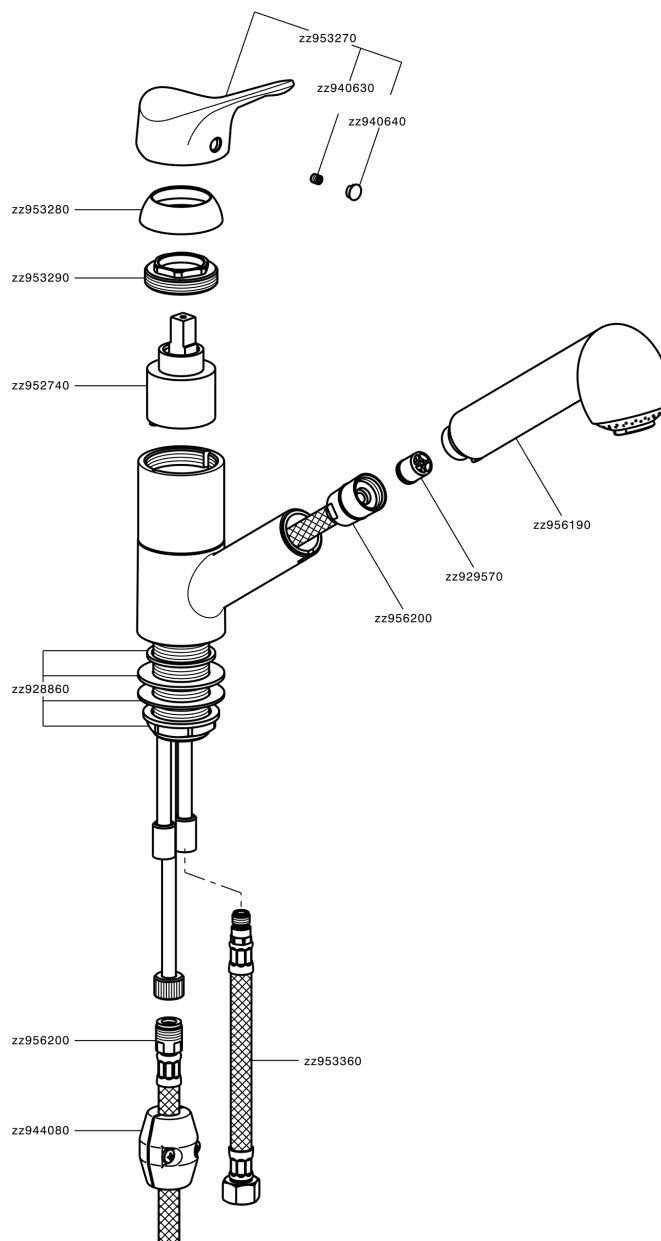

Single lever sink mixer with extrac.shower KITCHEN_M3002570

MODEL **M3002570**

Single lever sink mixer with extrac.shower,swivel spout,2 sprays handshower,nylon 150 cm.Flexible hose

AVAILABLE FINISHINGS

21 21 Chrome

CHARACTERISTICS

Cartridge Spare Parts **ZZ95274000**

40 mm Cartridge

Single lever sink mixer with extrac.shower KITCHEN_M3002570

M3002570

<https://en.cisal.it/single-lever-sink-mixer-with-extrac-shower-kitchen-m3002570>