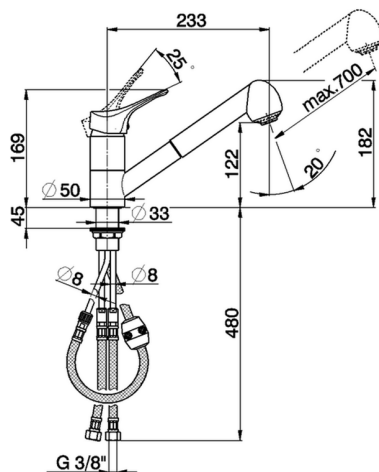

Single lever sink mixer with extrac.shower KITCHEN_M3002570

MODEL **M3002570**

Single lever sink mixer with extrac.shower,swivel spout,2 sprays handshower,nylon 150 cm.Flexible hose

AVAILABLE FINISHINGS

21 21 Chrome

CHARACTERISTICS

Cartridge Spare Parts **ZZ95274000**

40 mm Cartridge

Single lever sink mixer with extrac.shower KITCHEN_M3002570

M3002570

<https://en.cisal.it/single-lever-sink-mixer-with-extrac-shower-kitchen-m3002570>