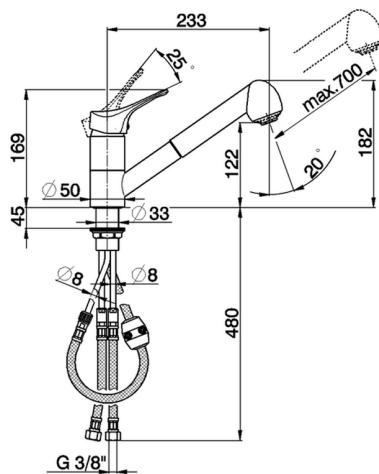

## Single lever sink mixer with extrac.shower KITCHEN\_M3002570

MODEL **M3002570**

Single lever sink mixer with extrac.shower,swivel spout,2 sprays handshower,nylon 150 cm.Flexible hose

AVAILABLE FINISHINGS

**21** 21 Chrome

CHARACTERISTICS

Cartridge Spare Parts **ZZ95274000**

**40 mm Cartridge**

## Single lever sink mixer with extrac.shower KITCHEN\_M3002570

M3002570

<https://en.cisal.it/single-lever-sink-mixer-with-extrac-shower-kitchen-m3002570>

2026-04-28