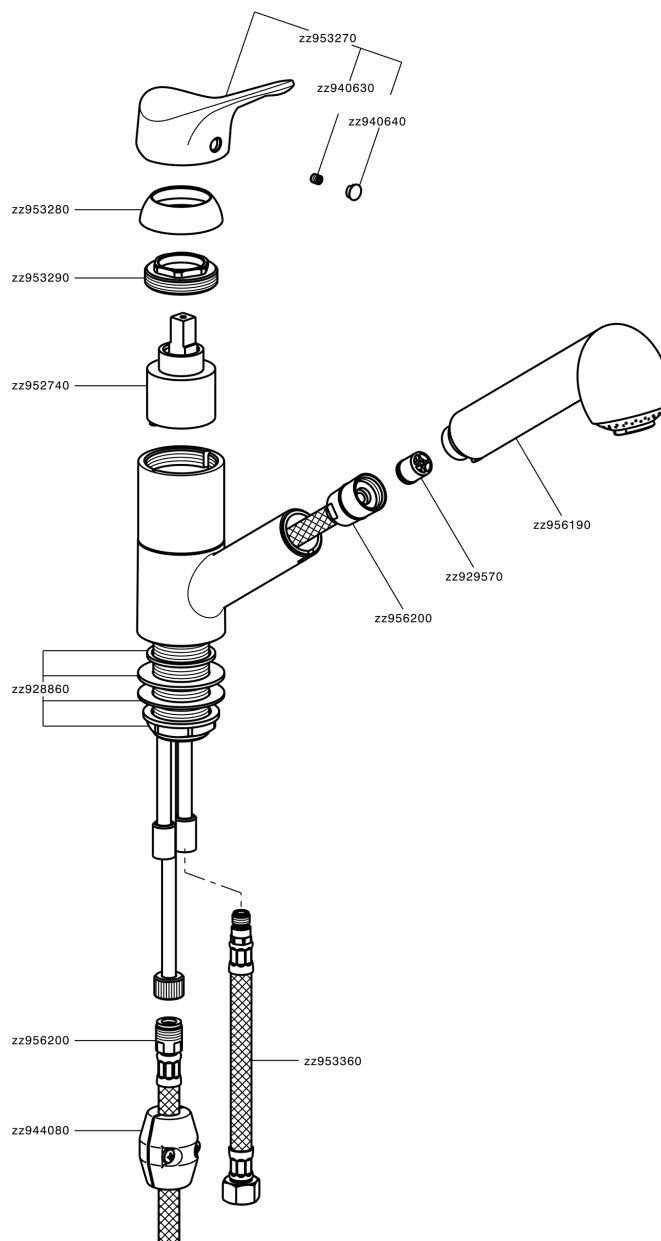

## Single lever sink mixer with extrac.shower KITCHEN\_M3002570

MODEL **M3002570**

Single lever sink mixer with extrac.shower,swivel spout,2 sprays handshower,nylon 150 cm.Flexible hose

AVAILABLE FINISHINGS

**21** 21 Chrome

CHARACTERISTICS

Cartridge Spare Parts **ZZ95274000**

**40 mm Cartridge**

## Single lever sink mixer with extrac.shower KITCHEN\_M3002570

M3002570

<https://en.cisal.it/single-lever-sink-mixer-with-extrac-shower-kitchen-m3002570>

2026-04-28