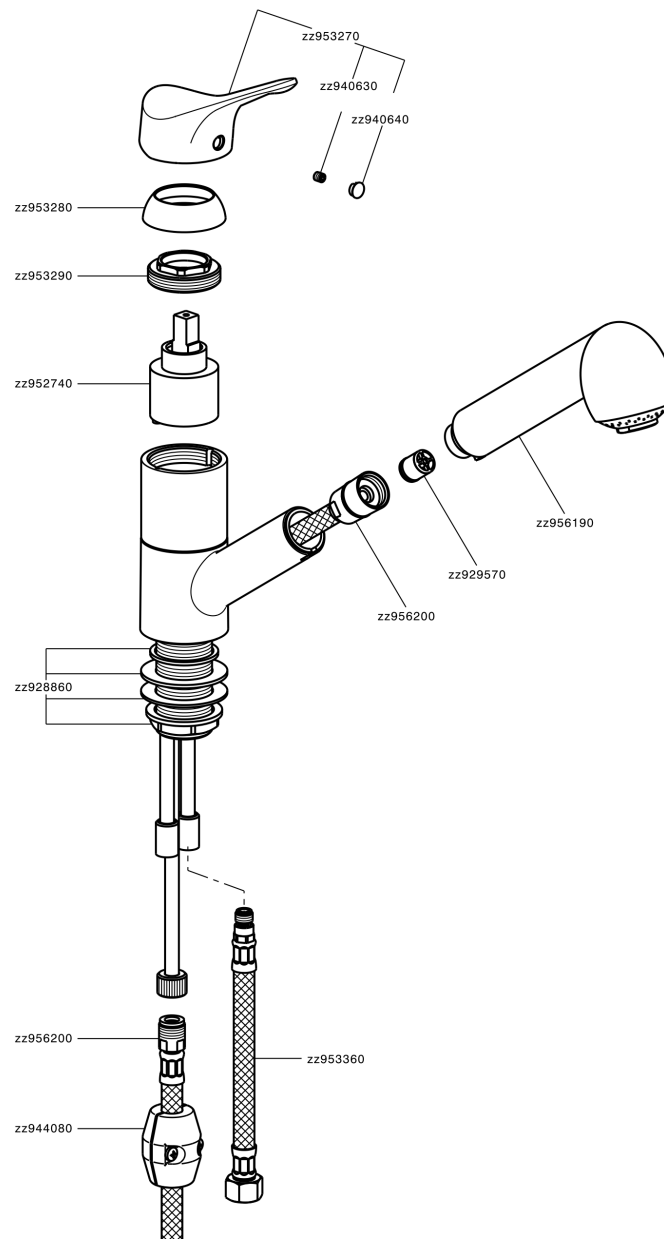

Single lever sink mixer with extrac.shower KITCHEN_M3002570

M3002570

<https://en.cisal.it/single-lever-sink-mixer-with-extrac-shower-kitchen-m3002570>

2026-06-13