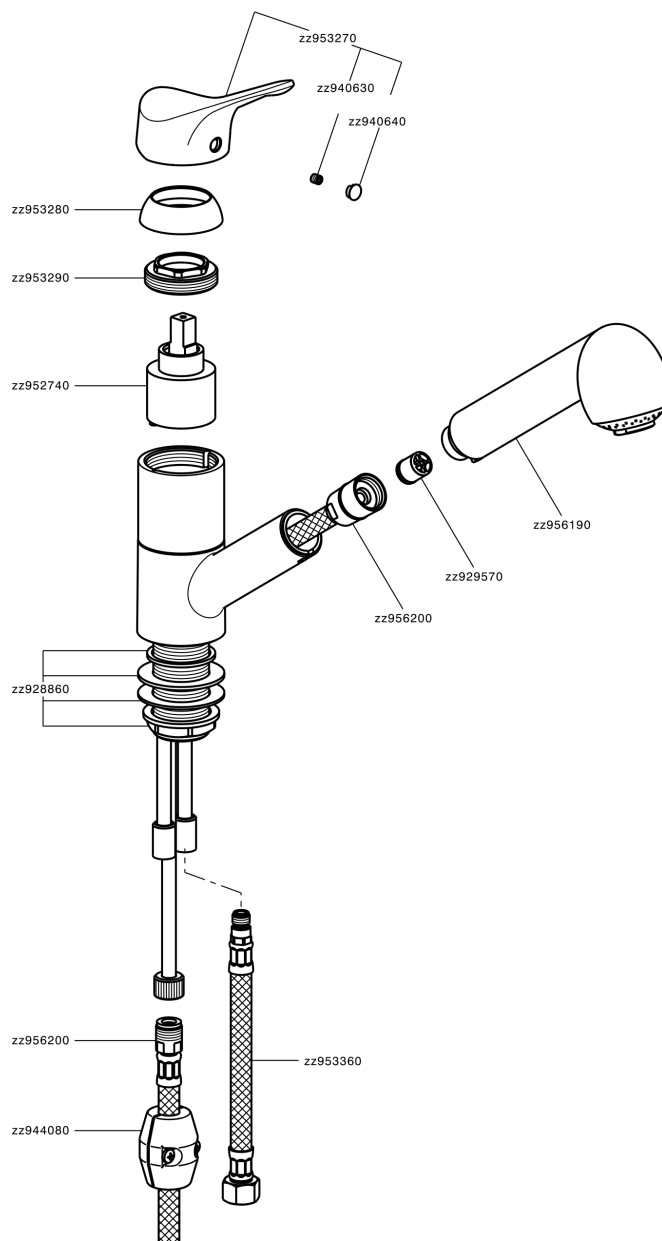

## Single lever sink mixer with extrac.shower KITCHEN\_M3002570

M3002570

<https://en.cisal.it/single-lever-sink-mixer-with-extrac-shower-kitchen-m3002570>

2026-04-28