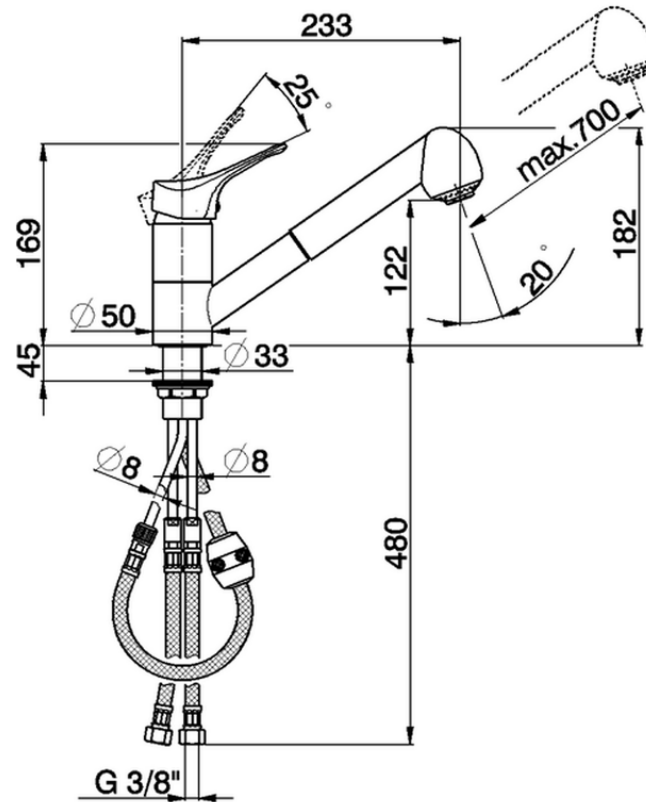

Single lever sink mixer with extrac.shower KITCHEN_M3002570

M3002570

<https://en.cisal.it/single-lever-sink-mixer-with-extrac-shower-kitchen-m3002570>

2026-06-14