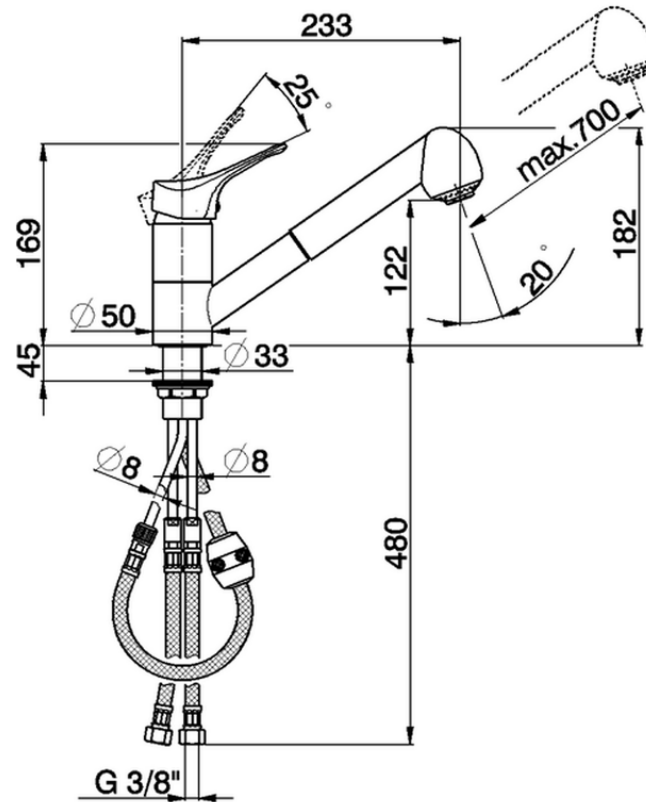

Single lever sink mixer with extrac.shower KITCHEN_M3002570

M3002570

<https://en.cisal.it/single-lever-sink-mixer-with-extrac-shower-kitchen-m3002570>

2026-04-28