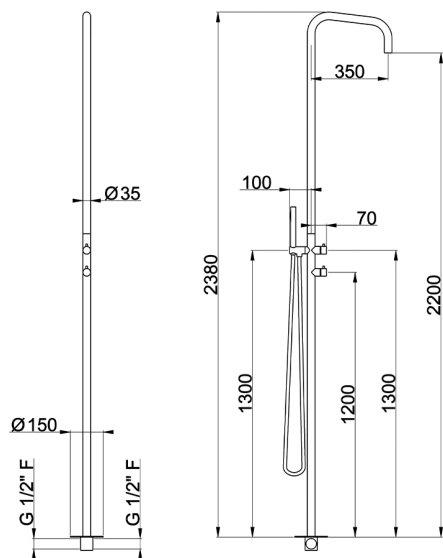

AVAILABLE FINISHINGS

D1 D1 Brushed Inox

CHARACTERISTICS

Cartridge Spare Parts **ZZ9E521000 - ZZ9E523000**

25 mm Progressive single-lever cartridge

2026-06-04