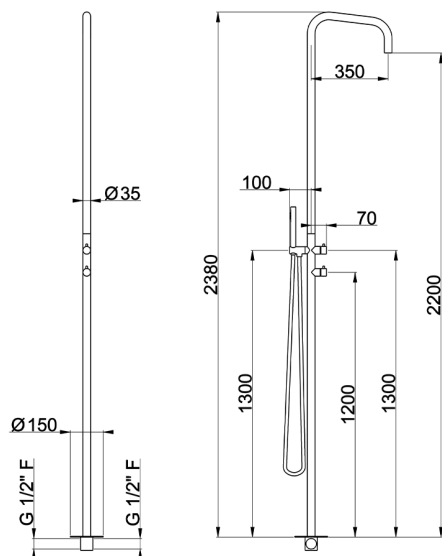

AVAILABLE FINISHINGS

D1 D1 Brushed Inox

CHARACTERISTICS

Cartridge Spare Parts **ZZ9E521000 - ZZ9E523000**

25 mm Progressive single-lever cartridge

2026-05-15