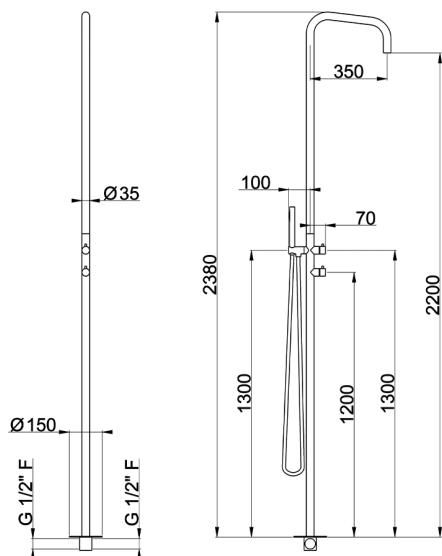

AVAILABLE FINISHINGS

D1 D1 Brushed Inox

CHARACTERISTICS

Cartridge Spare Parts **ZZ9E521000 - ZZ9E523000**

25 mm Progressive single-lever cartridge

2026-06-25