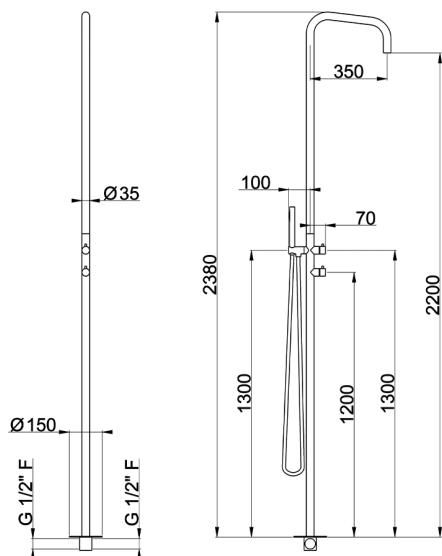

AVAILABLE FINISHINGS

D1 D1 Brushed Inox

CHARACTERISTICS

Cartridge Spare Parts **ZZ9E521000 - ZZ9E523000**

25 mm Progressive single-lever cartridge

2026-04-06