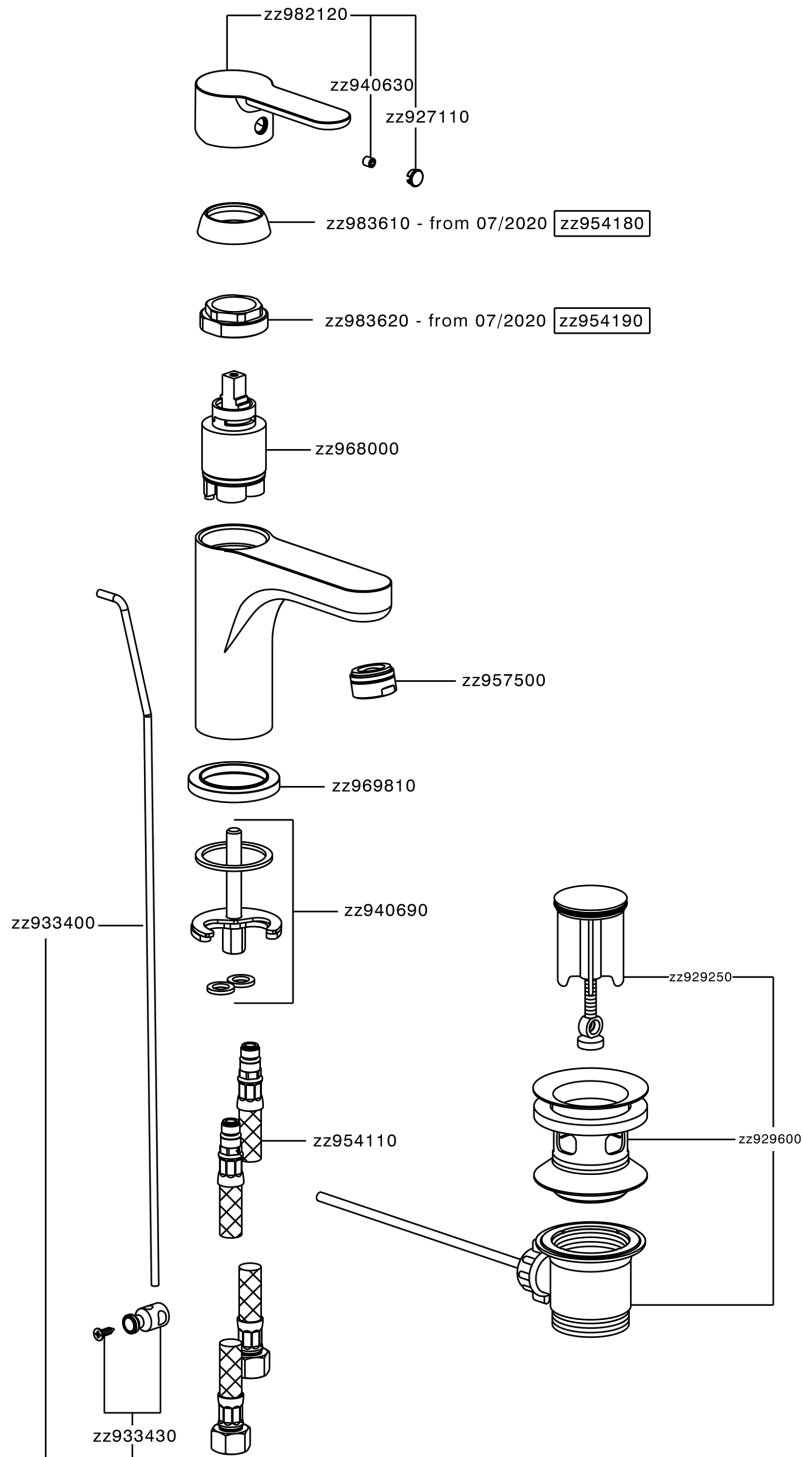

Single lever washbasin mixer large EnergySave TENDER_C2000495

C2000495

<https://en.cisal.it/single-lever-washbasin-mixer-large-energysave-tender-c2000495>

2024-12-22