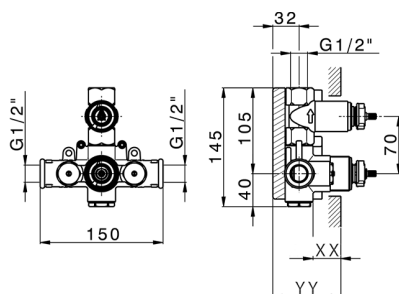

Exposed part for con.thermo.shower valve 1-outlet NUOVA LESS_LN007300

MODEL **LN007300**

Exposed part for con.thermo.shower valve
1-outlet, stop valve, without concealed part, for items
ZA007301

AVAILABLE FINISHINGS

Concealed thermostatic shower valve, 1-outlet CONCEALED_ZA007301

MODEL **ZA007301**

Concealed thermostatic shower valve,
1-outlet, Stopvalve with 1/2" outlet, without trim kit

AVAILABLE FINISHINGS

04 04 Without finishing

CHARACTERISTICS

Concealed **1**
Cartridge Spare Parts **24.04A.PP**
8x20 Plus P Thermostatic Valve

Piastra/Plate/Plaque/Platte/Placa
2-3mm: XX 25-40 YY 76-91
10mm: XX 16-31 YY 65-80

Thermostatic

The Cisal thermostatic is your personal water manager, helping you to handle, control and save water and energy.