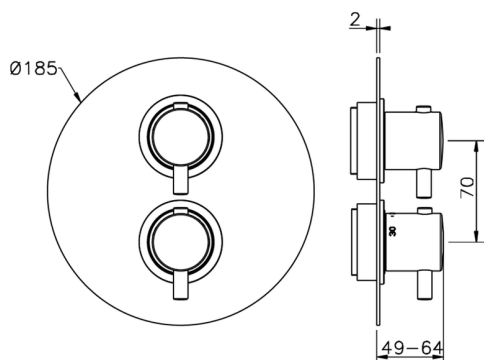

CHARACTERISTICS

Installation **Concealed**
Required concealed parts **ZA007301**

Thermostatic

The Cisal thermostatic is your personal water manager, helping you to handle, control and save water and energy.