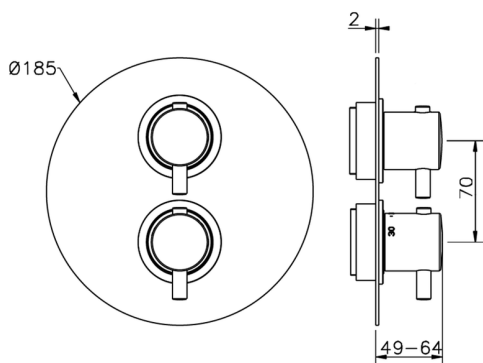

CHARACTERISTICS

Installation **Concealed**
Required concealed parts **ZA007301**

Thermostatic

The Cisal thermostatic is your personal water manager, helping you to handle, control and save water and energy.