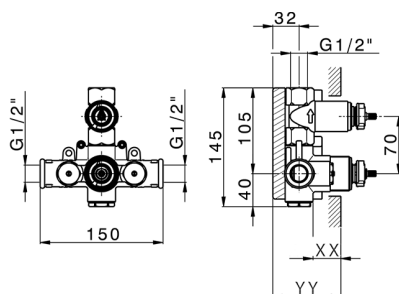

Exposed part for con.thermo.shower valve 1-outlet NUOVA LESS_LN007300

MODEL **LN007300**

Exposed part for con.thermo.shower valve
1-outlet, stop valve, without concealed part, for items
ZA007301

AVAILABLE FINISHINGS

Concealed thermostatic shower valve, 1-outlet CONCEALED_ZA007301

MODEL **ZA007301**

Concealed thermostatic shower valve,
1-outlet, Stopvalve with 1/2" outlet, without trim kit

AVAILABLE FINISHINGS

CHARACTERISTICS

Concealed **1**
 Cartridge Spare Parts **24.04A.PP**
8x20 Plus P Thermostatic Valve

Piastra/Plate/Plaque/Platte/Placa
 2-3mm: XX 25-40 YY 76-91
 10mm: XX 16-31 YY 65-80

Thermostatic

The Cisal thermostatic is your personal water manager, helping you to handle, control and save water and energy.