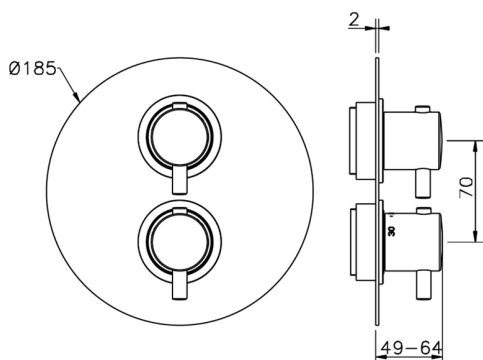

CHARACTERISTICS

Installation **Concealed**
Required concealed parts **ZA007301**

Thermostatic

The Cisal thermostatic is your personal water manager, helping you to handle, control and save water and energy.