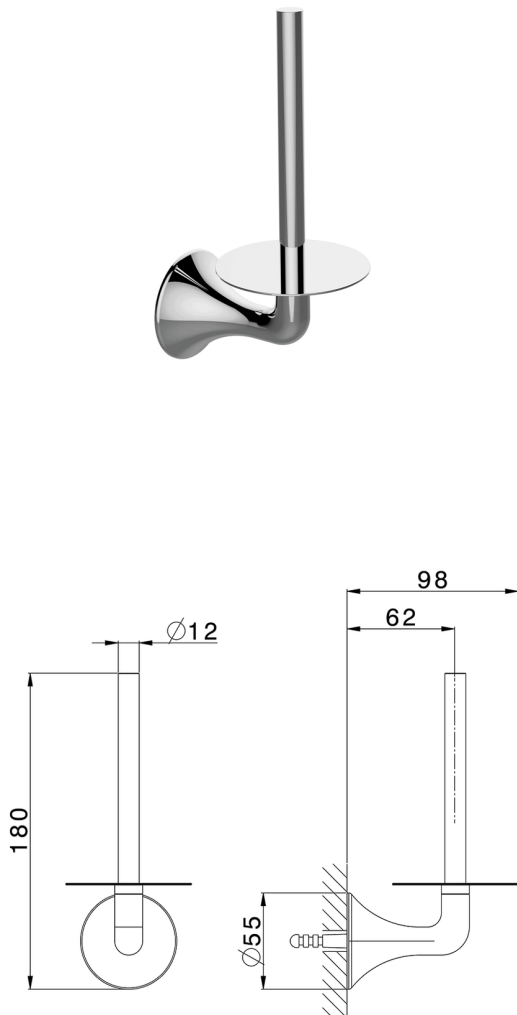

Toilet paper holder reserve VITA_VI090410

MODEL **VI090410**

Toilet paper holder reserve

AVAILABLE FINISHINGS

-  **21** 21 Chrome
-  **2Q** 2Q Black Titanium
-  **40** 40 Matt Black
-  **4Q** 4Q Matt White