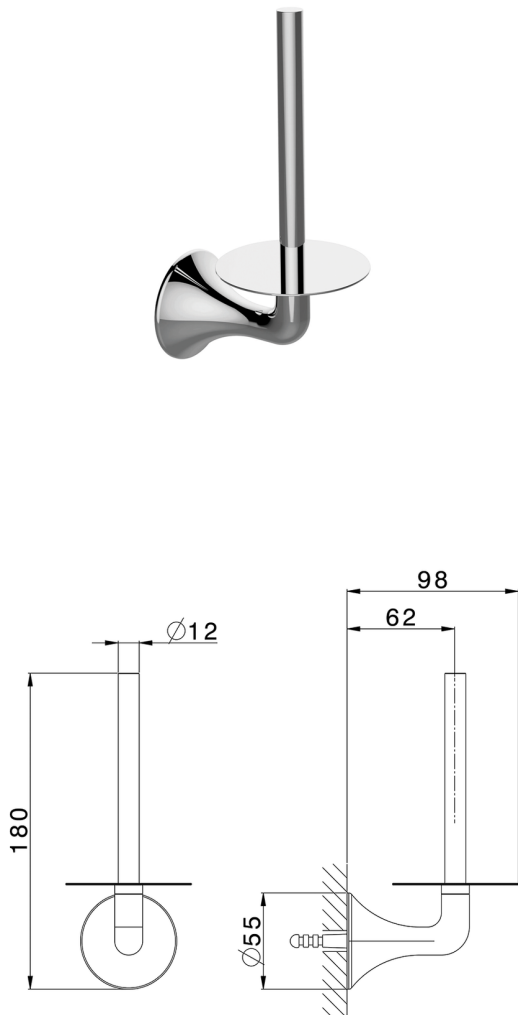

## Toilet paper holder reserve VITA\_VI090410

MODEL **VI090410**

Toilet paper holder reserve

AVAILABLE FINISHINGS

-  **21** 21 Chrome
-  **2Q** 2Q Black Titanium
-  **40** 40 Matt Black
-  **4Q** 4Q Matt White