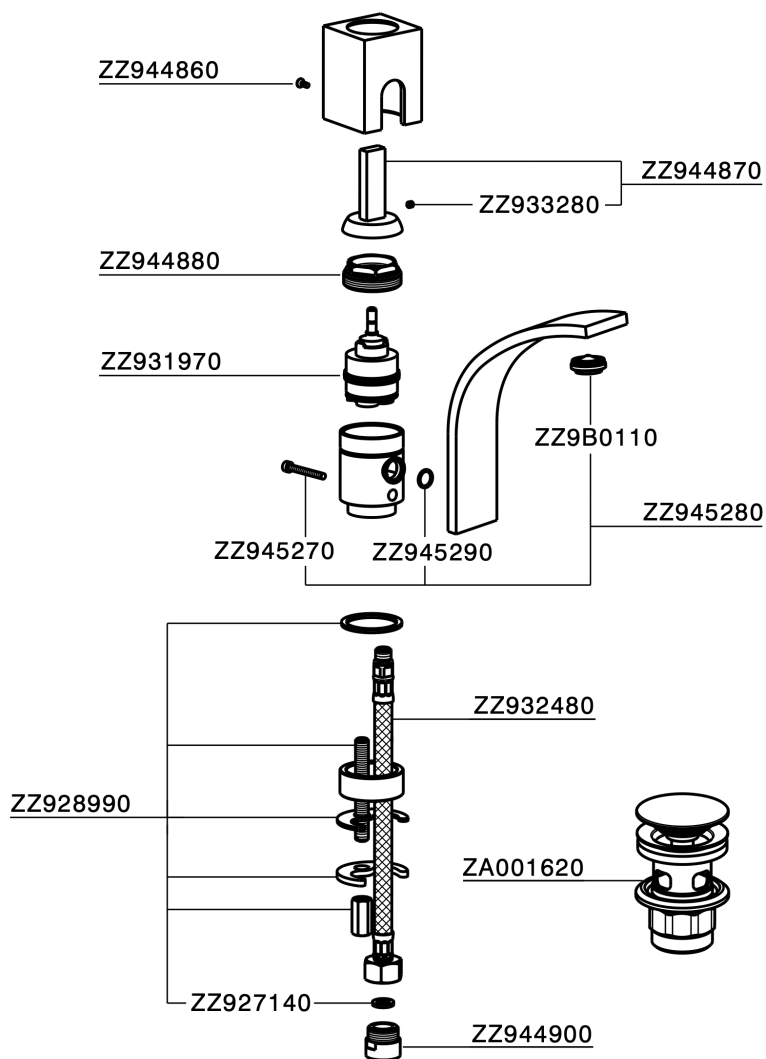

## Single lever washbasin mixer WAVE\_WA000512

MODEL **WA000512**

Single lever washbasin mixer, with 1"1/4 Click Clack waste, G.3/8" stainless steel flexible hoses

### CHARACTERISTICS

Cartridge Spare Parts **ZZ93197000**

**38mm Joystick single-lever cartridge**

## Single lever washbasin mixer WAVE\_WA000512

WA000512

<https://en.cisal.it/single-lever-washbasin-mixer-wave-wa000512>

2026-06-05