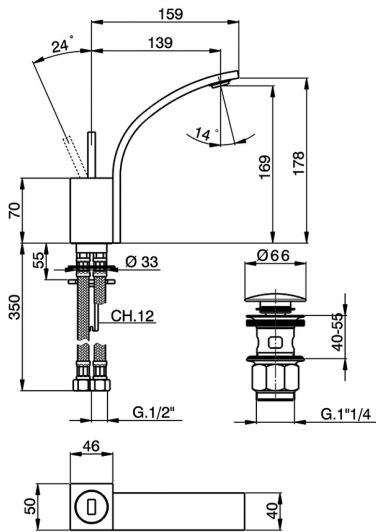

Single lever washbasin mixer WAVE_WA000512

MODEL **WA000512**

Single lever washbasin mixer, with 1"1/4 Click Clack waste, G.3/8" stainless steel flexible hoses

AVAILABLE FINISHINGS

-  **21** 21 Chrome
-  **2F** 2F Brushed Nickel
-  **2Q** 2Q Black Titanium

CHARACTERISTICS

Cartridge Spare Parts **ZZ93197000**

38mm Joystick single-lever cartridge

Single lever washbasin mixer WAVE_WA000512

WA000512

<https://en.cisal.it/single-lever-washbasin-mixer-wave-wa000512>