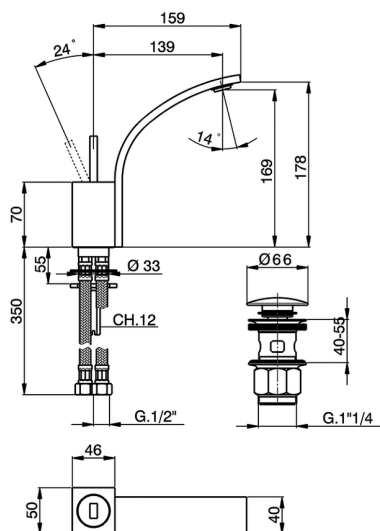

## Single lever washbasin mixer WAVE\_WA000512

MODEL **WA000512**

Single lever washbasin mixer, with 1"1/4 Click Clack waste, G.3/8" stainless steel flexible hoses

### CHARACTERISTICS

Cartridge Spare Parts **ZZ93197000**

**38mm Joystick single-lever cartridge**

## Single lever washbasin mixer WAVE\_WA000512