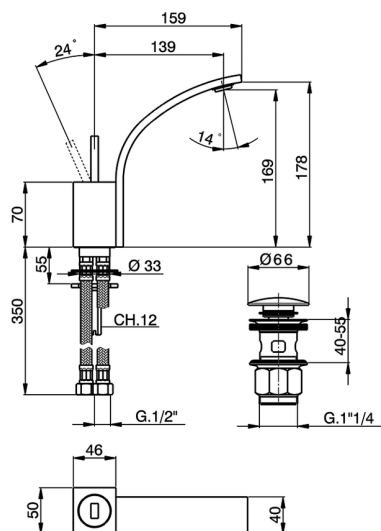

Single lever washbasin mixer WAVE_WA000512

MODEL **WA000512**

Single lever washbasin mixer, with 1"1/4 Click Clack waste, G.3/8" stainless steel flexible hoses

AVAILABLE FINISHINGS

-  **21** 21 Chrome
-  **2F** 2F Brushed Nickel
-  **2Q** 2Q Black Titanium

CHARACTERISTICS

Cartridge Spare Parts **ZZ93197000**

38mm Joystick single-lever cartridge

Single lever washbasin mixer WAVE_WA000512

WA000512

<https://en.cisal.it/single-lever-washbasin-mixer-wave-wa000512>