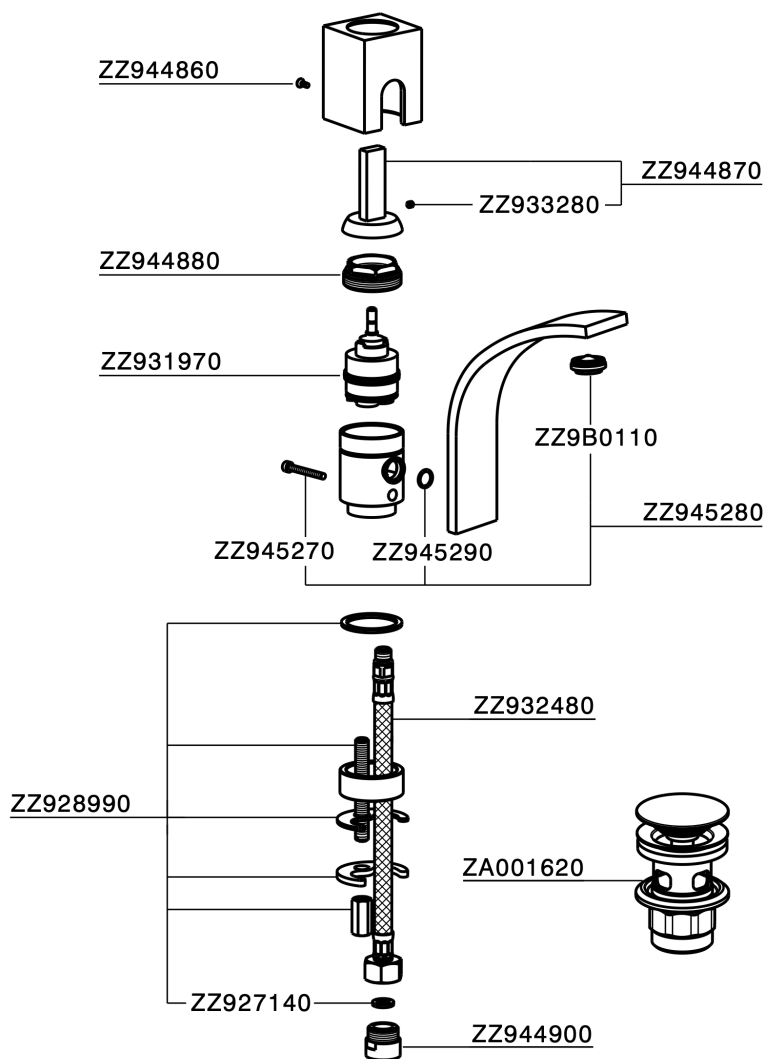

Single lever washbasin mixer WAVE_WA000512

WA000512

<https://en.cisal.it/single-lever-washbasin-mixer-wave-wa000512>

2026-06-04