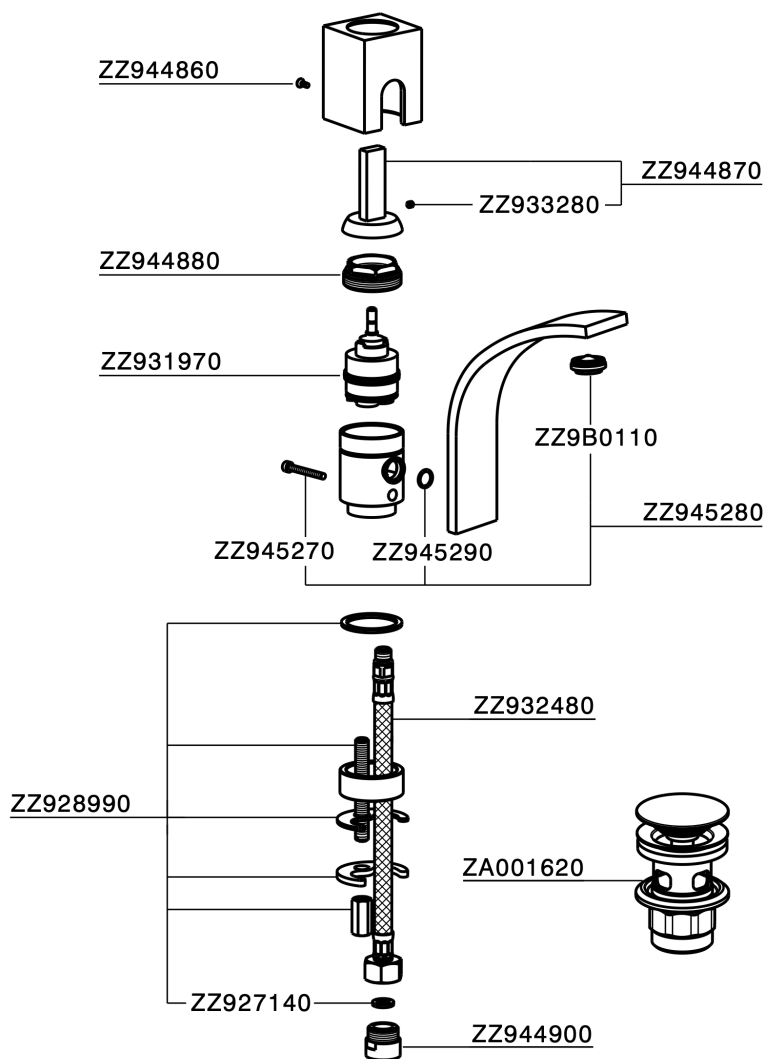

## Single lever washbasin mixer WAVE\_WA000512

WA000512

<https://en.cisal.it/single-lever-washbasin-mixer-wave-wa000512>

2026-04-04