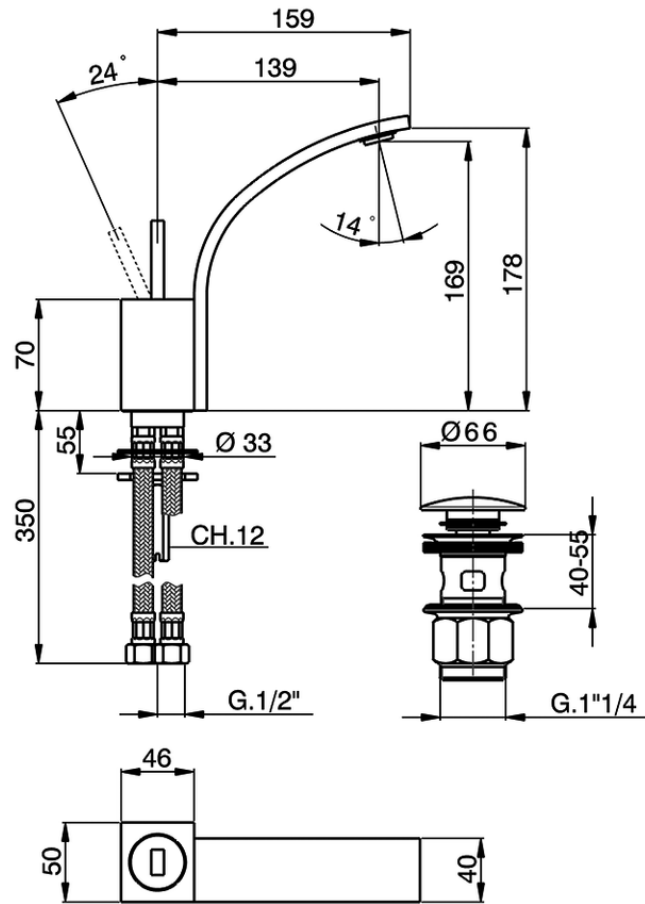

Single lever washbasin mixer WAVE_WA000512

WA000512

<https://en.cisal.it/single-lever-washbasin-mixer-wave-wa000512>

2026-06-25