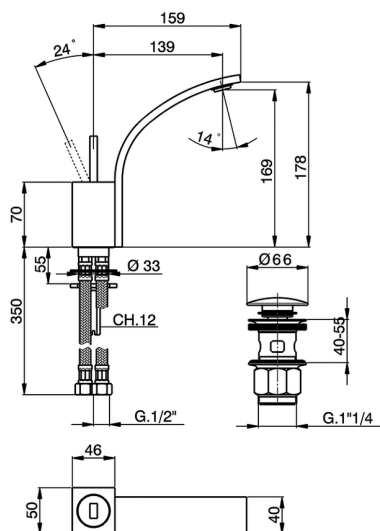

## Single lever washbasin mixer WAVE\_WA000512

MODEL **WA000512**

Single lever washbasin mixer, with 1"1/4 Click Clack waste, G.3/8" stainless steel flexible hoses

### CHARACTERISTICS

Cartridge Spare Parts **ZZ93197000**

**38mm Joystick single-lever cartridge**