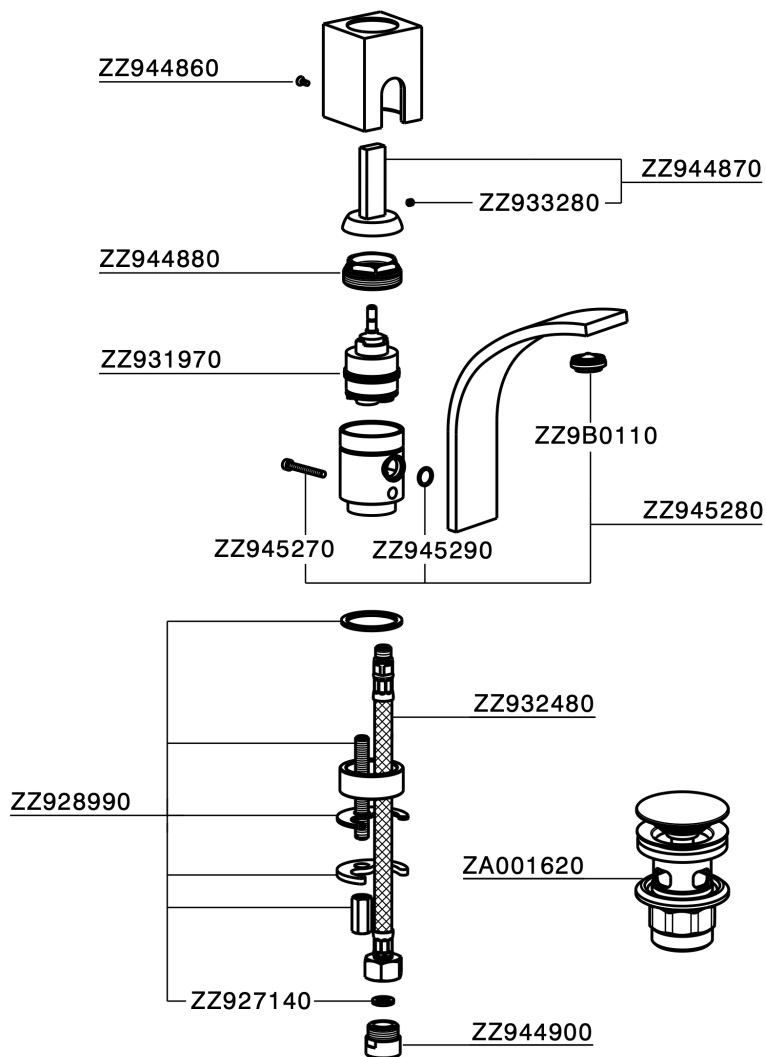

## Single lever washbasin mixer WAVE\_WA000512

MODEL **WA000512**

Single lever washbasin mixer, with 1"1/4 Click Clack waste, G.3/8" stainless steel flexible hoses

### CHARACTERISTICS

Cartridge Spare Parts **ZZ93197000**

**38mm Joystick single-lever cartridge**

## Single lever washbasin mixer WAVE\_WA000512

WA000512

<https://en.cisal.it/single-lever-washbasin-mixer-wave-wa000512>

2026-06-04