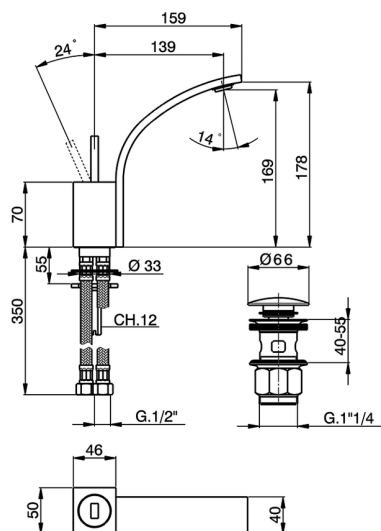

## Single lever washbasin mixer WAVE\_WA000512

MODEL **WA000512**

Single lever washbasin mixer, with 1"1/4 Click Clack waste, G.3/8" stainless steel flexible hoses

### CHARACTERISTICS

Cartridge Spare Parts **ZZ93197000**

**38mm Joystick single-lever cartridge**