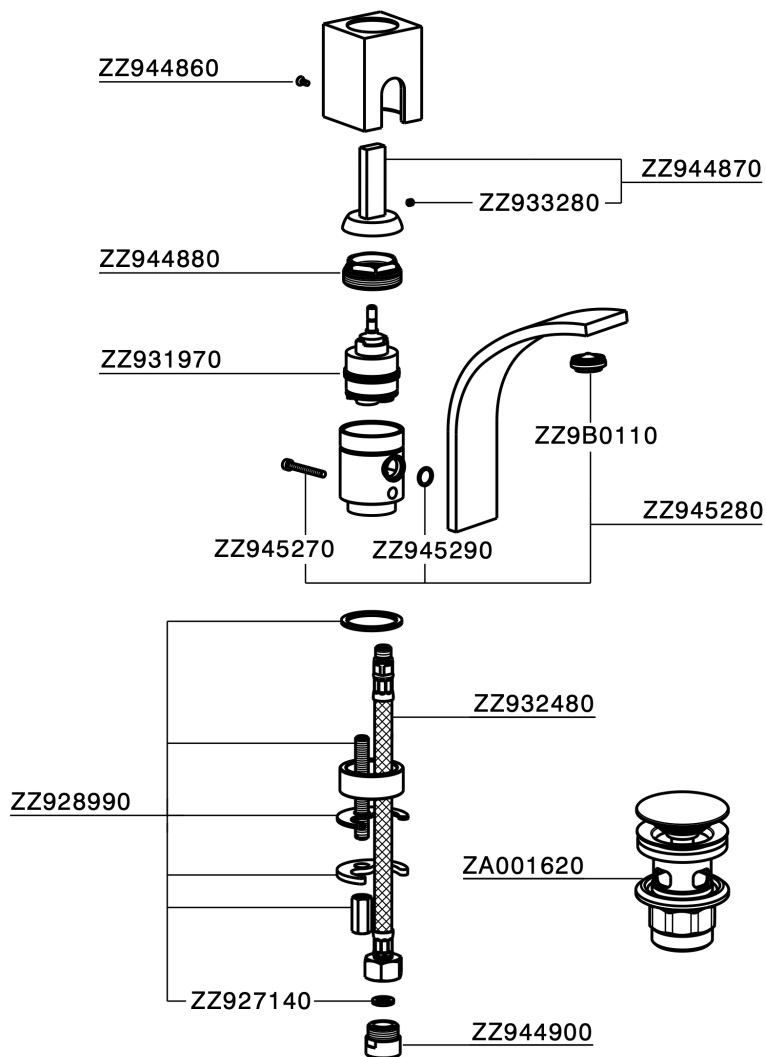

## Single lever washbasin mixer WAVE\_WA000512

MODEL **WA000512**

Single lever washbasin mixer, with 1"1/4 Click Clack waste, G.3/8" stainless steel flexible hoses

### CHARACTERISTICS

Cartridge Spare Parts **ZZ93197000**

**38mm Joystick single-lever cartridge**

## Single lever washbasin mixer WAVE\_WA000512

WA000512

<https://en.cisal.it/single-lever-washbasin-mixer-wave-wa000512>

2026-04-04