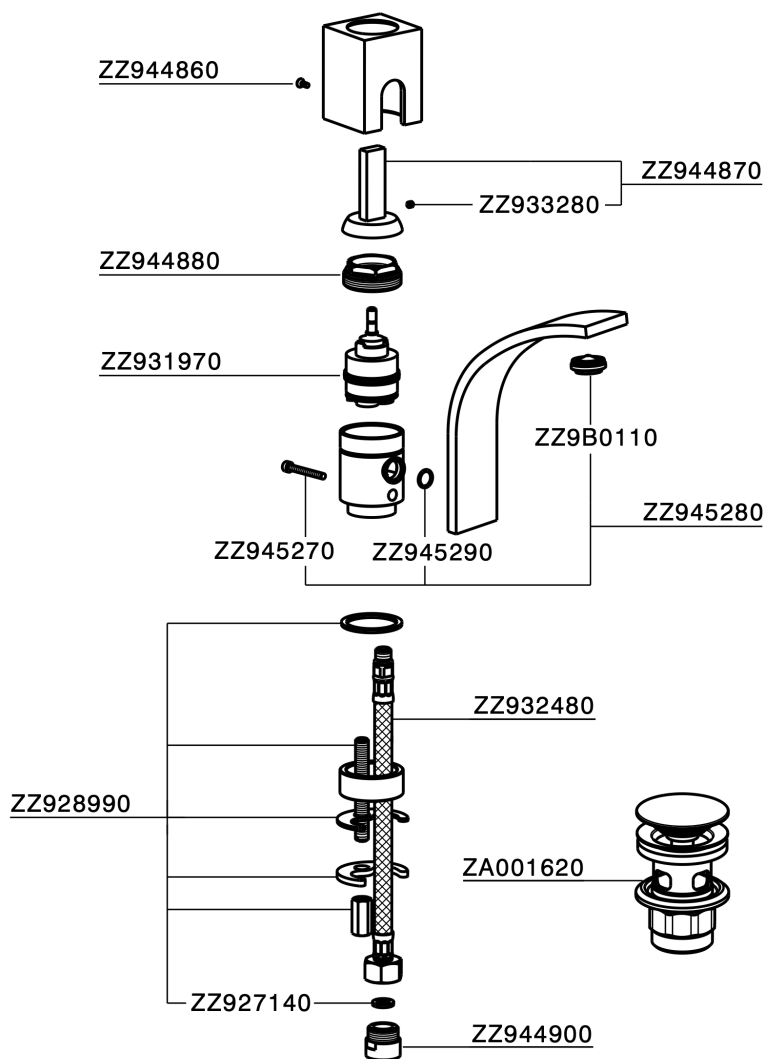

Single lever washbasin mixer WAVE_WA000512

WA000512

<https://en.cisal.it/single-lever-washbasin-mixer-wave-wa000512>

2026-06-05