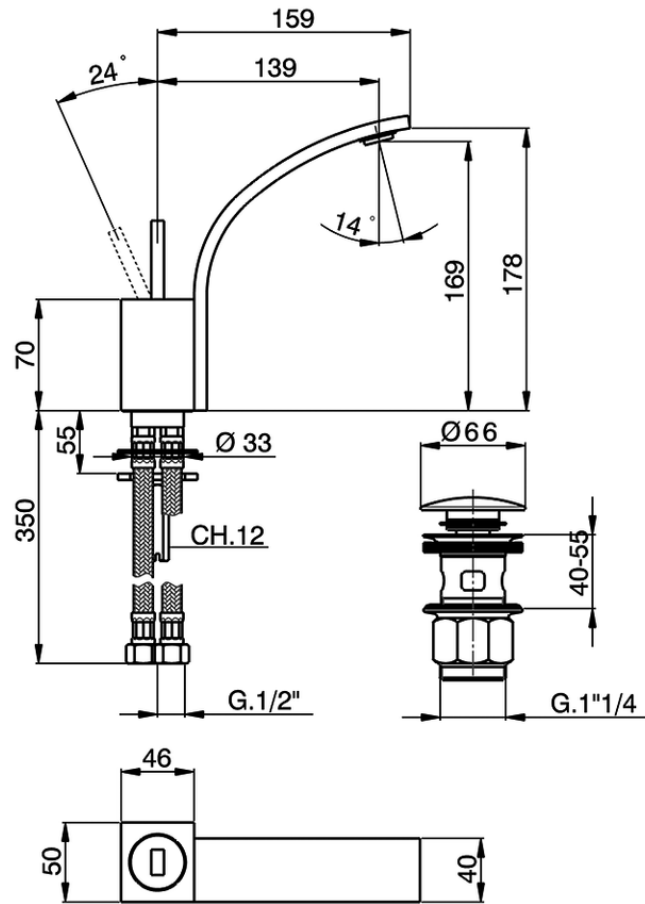

Single lever washbasin mixer WAVE_WA000512

WA000512

<https://en.cisal.it/single-lever-washbasin-mixer-wave-wa000512>

2026-04-04