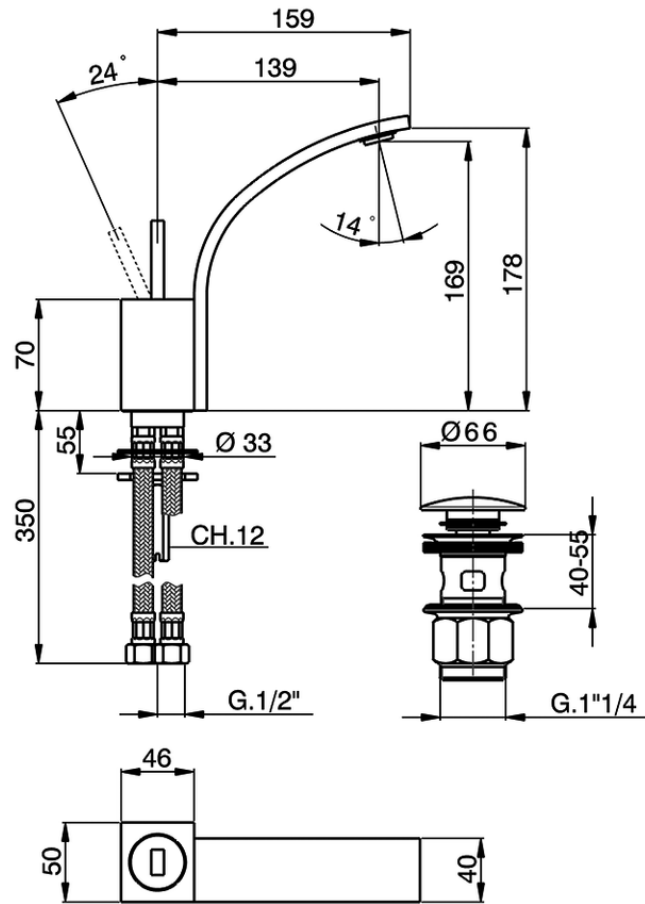

## Single lever washbasin mixer WAVE\_WA000512

WA000512

<https://en.cisal.it/single-lever-washbasin-mixer-wave-wa000512>

2026-05-15