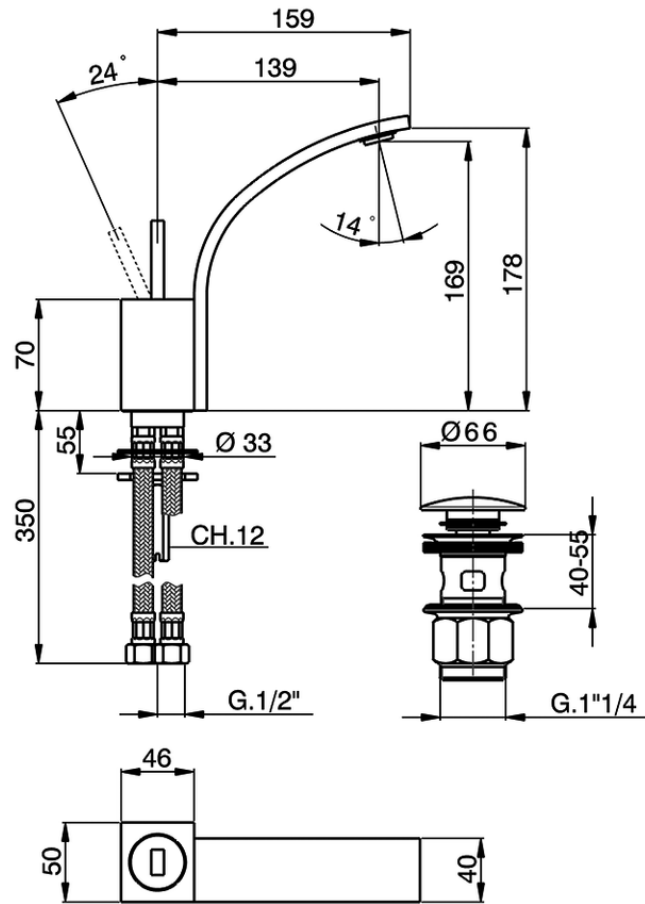

## Single lever washbasin mixer WAVE\_WA000512

WA000512

<https://en.cisal.it/single-lever-washbasin-mixer-wave-wa000512>

2026-06-04