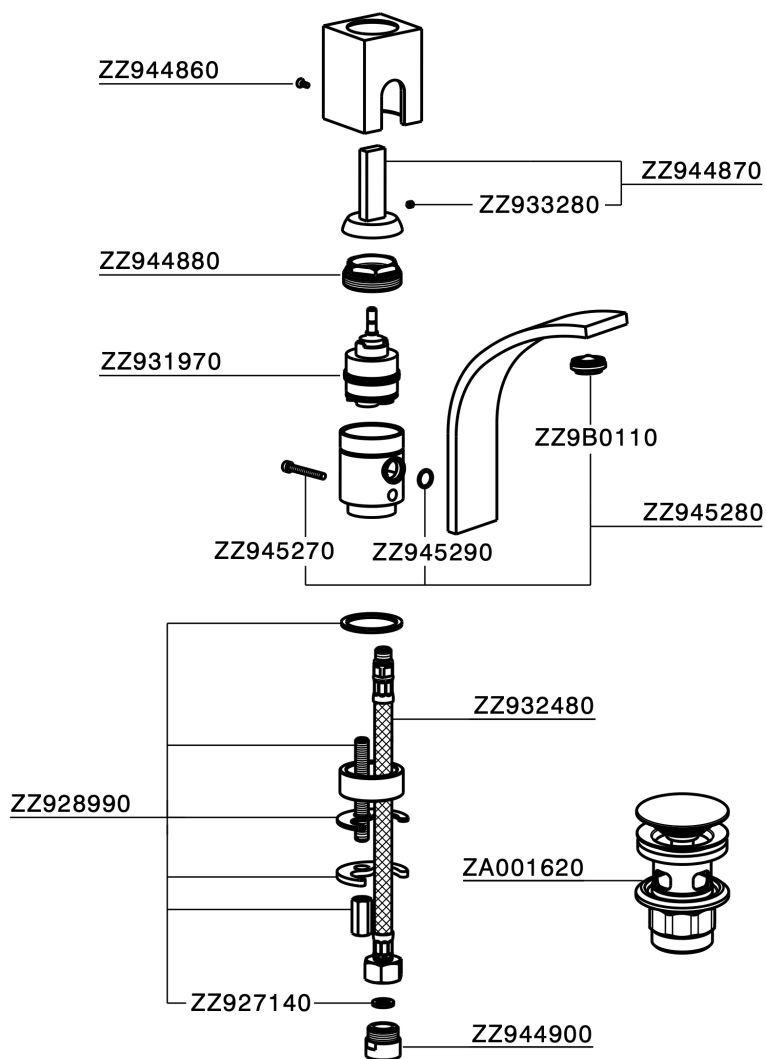

Single lever washbasin mixer WAVE_WA000512

MODEL **WA000512**

Single lever washbasin mixer, with 1"1/4 Click Clack waste, G.3/8" stainless steel flexible hoses

AVAILABLE FINISHINGS

-  **21** 21 Chrome
-  **2F** 2F Brushed Nickel
-  **2Q** 2Q Black Titanium

CHARACTERISTICS

Cartridge Spare Parts **ZZ93197000**

38mm Joystick single-lever cartridge

Single lever washbasin mixer WAVE_WA000512

WA000512

<https://en.cisal.it/single-lever-washbasin-mixer-wave-wa000512>