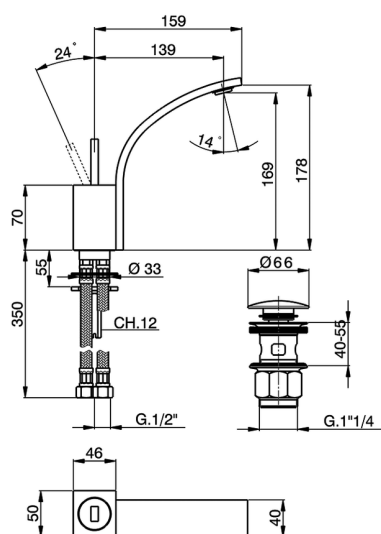

Single lever washbasin mixer WAVE_WA000512

MODEL **WA000512**

Single lever washbasin mixer, with 1"1/4 Click Clack waste, G.3/8" stainless steel flexible hoses

AVAILABLE FINISHINGS

-  **21** 21 Chrome
-  **2F** 2F Brushed Nickel
-  **2Q** 2Q Black Titanium

CHARACTERISTICS

Cartridge Spare Parts **ZZ93197000**

38mm Joystick single-lever cartridge

Single lever washbasin mixer WAVE_WA000512

WA000512

<https://en.cisal.it/single-lever-washbasin-mixer-wave-wa000512>