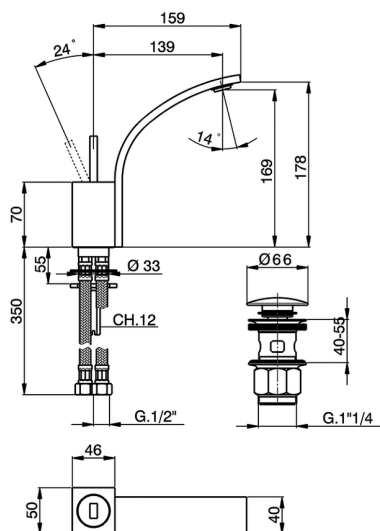

Single lever washbasin mixer WAVE_WA000512

MODEL **WA000512**

Single lever washbasin mixer, with 1"1/4 Click Clack waste, G.3/8" stainless steel flexible hoses

AVAILABLE FINISHINGS

-  **21** 21 Chrome
-  **2F** 2F Brushed Nickel
-  **2Q** 2Q Black Titanium

CHARACTERISTICS

Cartridge Spare Parts **ZZ93197000**

38mm Joystick single-lever cartridge

Single lever washbasin mixer WAVE_WA000512

WA000512

<https://en.cisal.it/single-lever-washbasin-mixer-wave-wa000512>