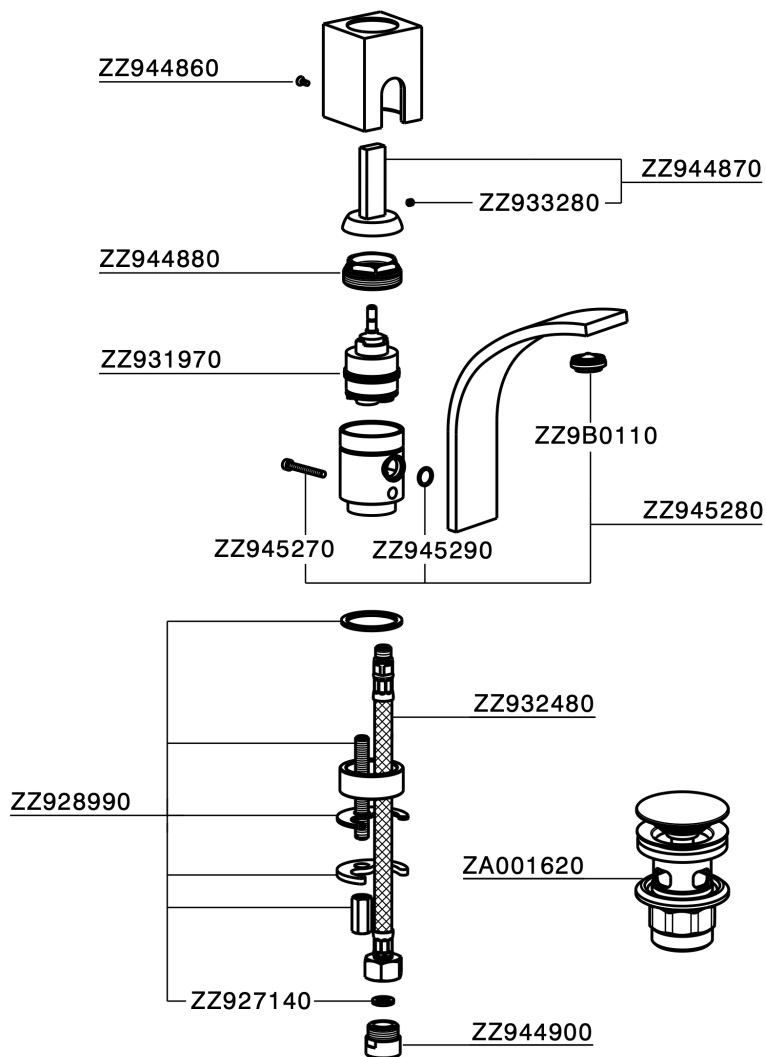

Single lever washbasin mixer WAVE_WA000512

MODEL **WA000512**

Single lever washbasin mixer, with 1"1/4 Click Clack waste, G.3/8" stainless steel flexible hoses

AVAILABLE FINISHINGS

-  **21** 21 Chrome
-  **2F** 2F Brushed Nickel
-  **2Q** 2Q Black Titanium

CHARACTERISTICS

Cartridge Spare Parts **ZZ93197000**

38mm Joystick single-lever cartridge

Single lever washbasin mixer WAVE_WA000512

WA000512

<https://en.cisal.it/single-lever-washbasin-mixer-wave-wa000512>