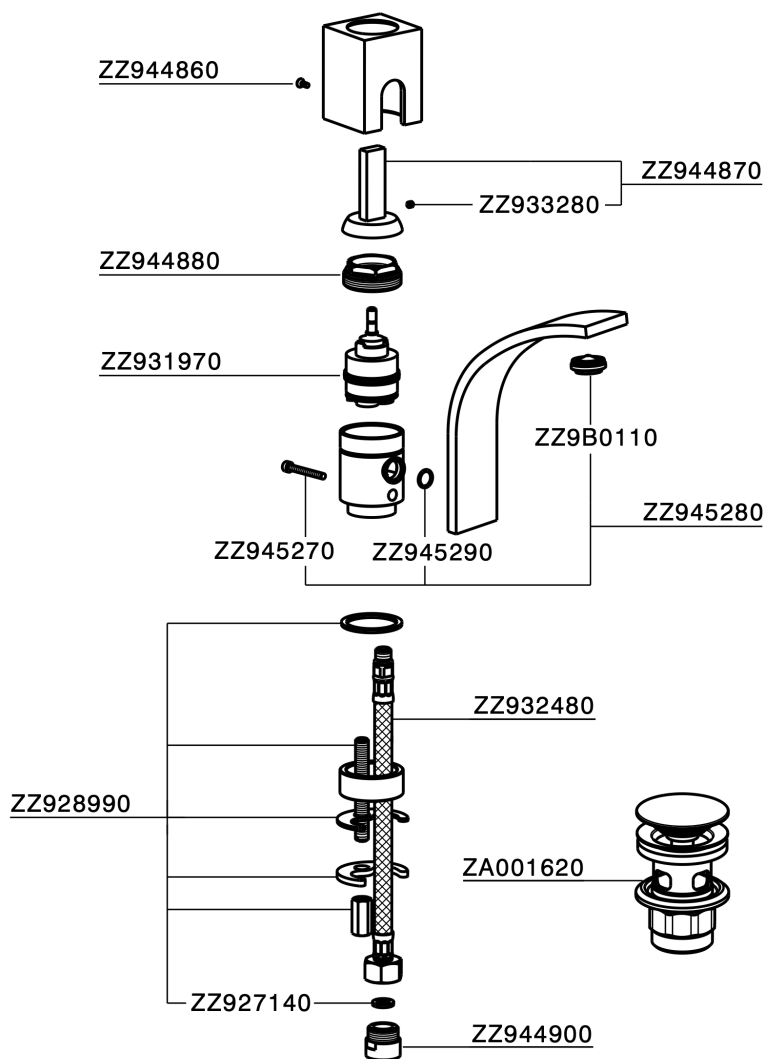

Single lever washbasin mixer WAVE_WA000512

WA000512

<https://en.cisal.it/single-lever-washbasin-mixer-wave-wa000512>

2026-04-24