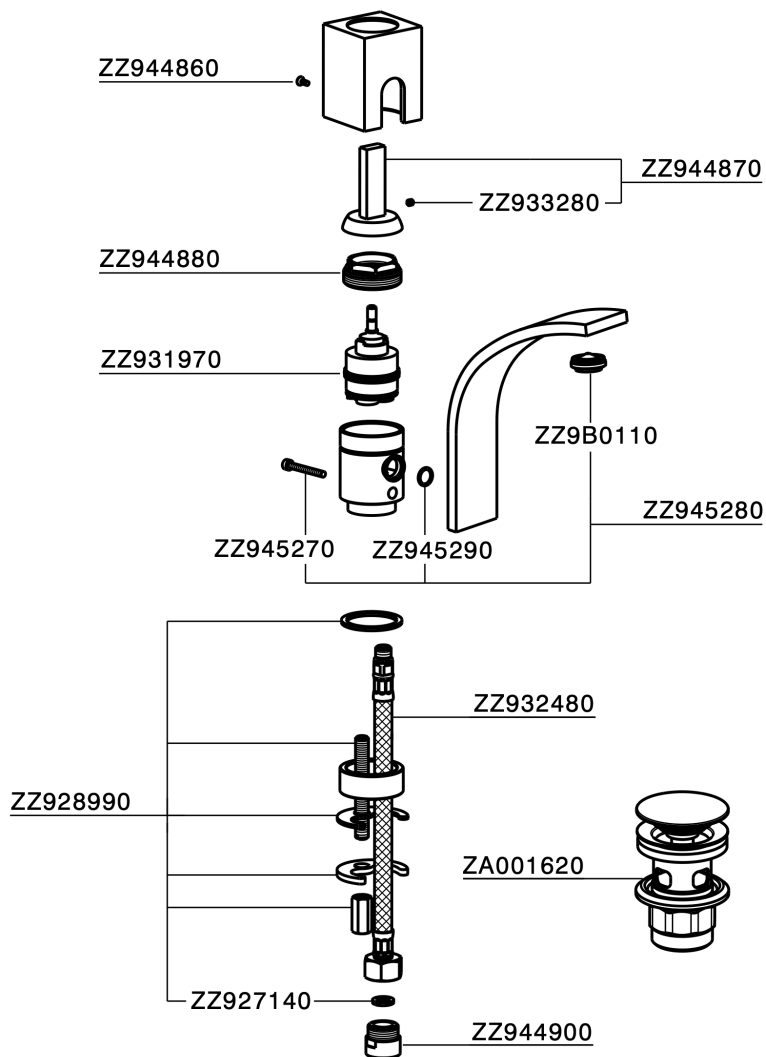

## Single lever washbasin mixer WAVE\_WA000512

WA000512

<https://en.cisal.it/single-lever-washbasin-mixer-wave-wa000512>

2026-05-15