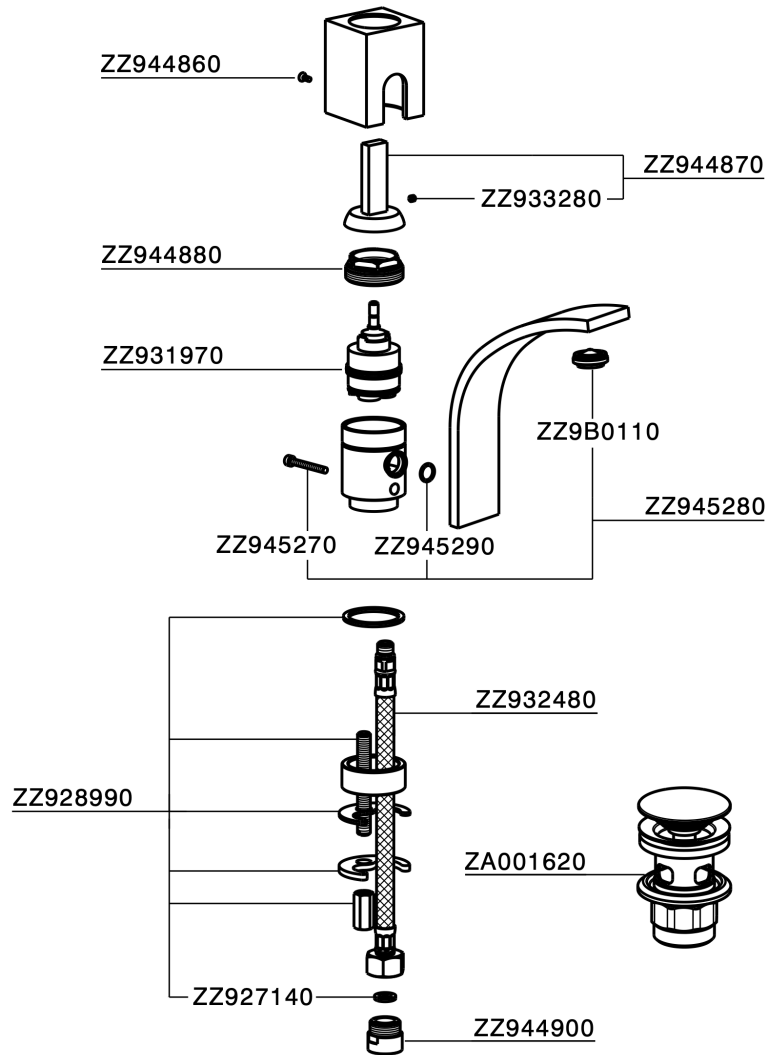

Single lever washbasin mixer WAVE_WA000512

WA000512

<https://en.cisal.it/single-lever-washbasin-mixer-wave-wa000512>

2026-06-25