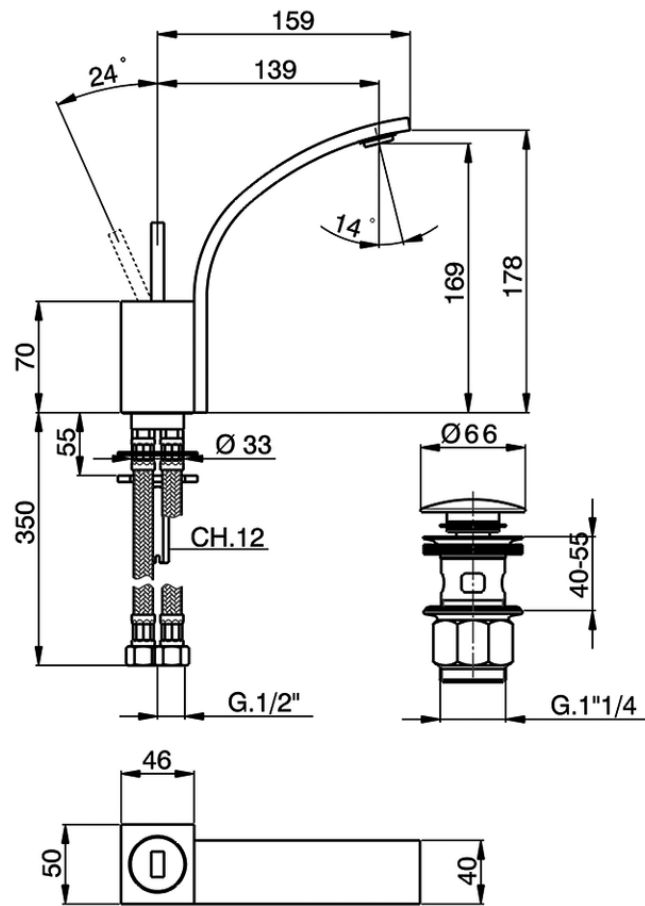

Single lever washbasin mixer WAVE_WA000512

WA000512

<https://en.cisal.it/single-lever-washbasin-mixer-wave-wa000512>

2026-06-05