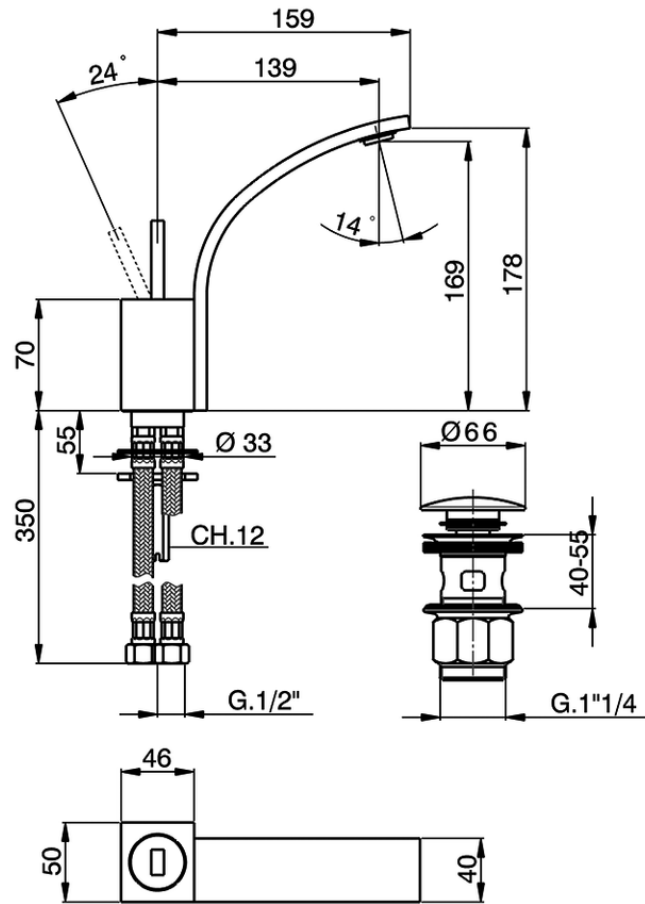

Single lever washbasin mixer WAVE_WA000512

WA000512

<https://en.cisal.it/single-lever-washbasin-mixer-wave-wa000512>

2026-04-24