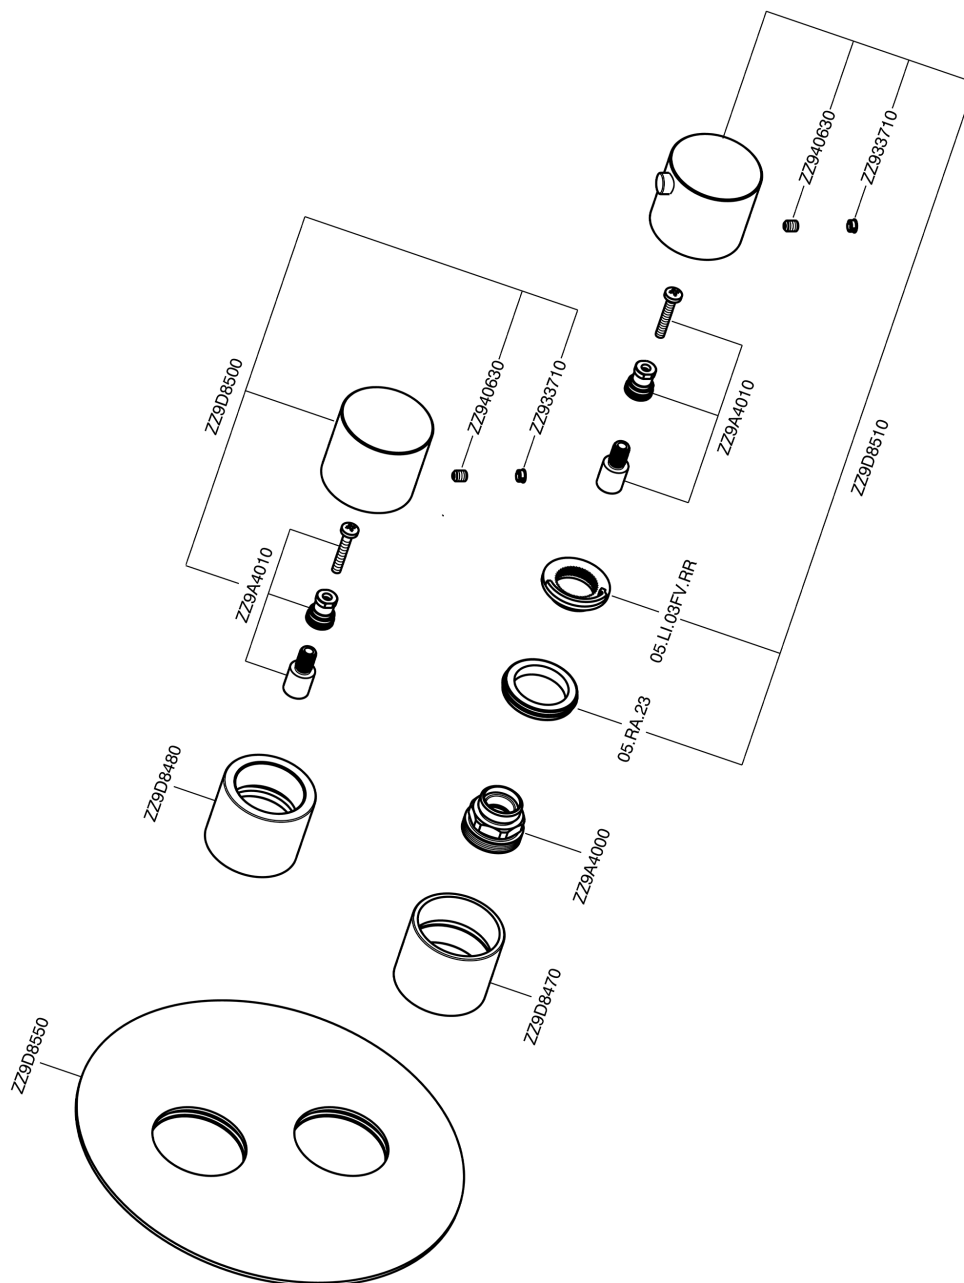

Exposed part for con.thermo.shower valve, 3-outlet SMOOTH X32_X3018200

X3018200

<https://en.cisal.it/exposed-part-for-con-thermo-shower-valve-3-outlet-smooth-x32-x3018200>

Concealed thermostatic shower valve, 3-outlets CONCEALED_ZA018201

ZA018201

<https://en.cisal.it/concealed-thermostatic-shower-valve-3-outlets-concealed-za018201>

2024-12-22