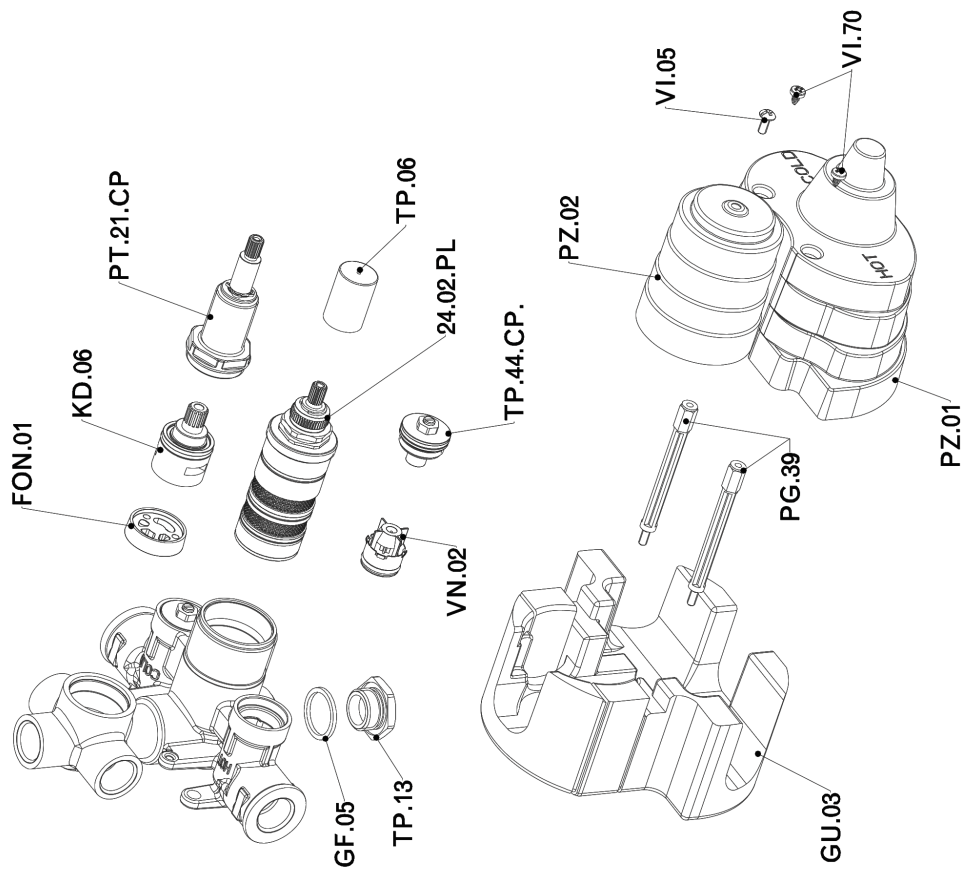

Exposed part for con.thermo.shower valve, 3-outlet SMOOTH X32_X3018200

X3018200

<https://en.cisal.it/exposed-part-for-con-thermo-shower-valve-3-outlet-smooth-x32-x3018200>

Concealed thermostatic shower valve, 3-outlets CONCEALED_ZA018201

ZA018201

<https://en.cisal.it/concealed-thermostatic-shower-valve-3-outlets-concealed-za018201>

2024-12-22