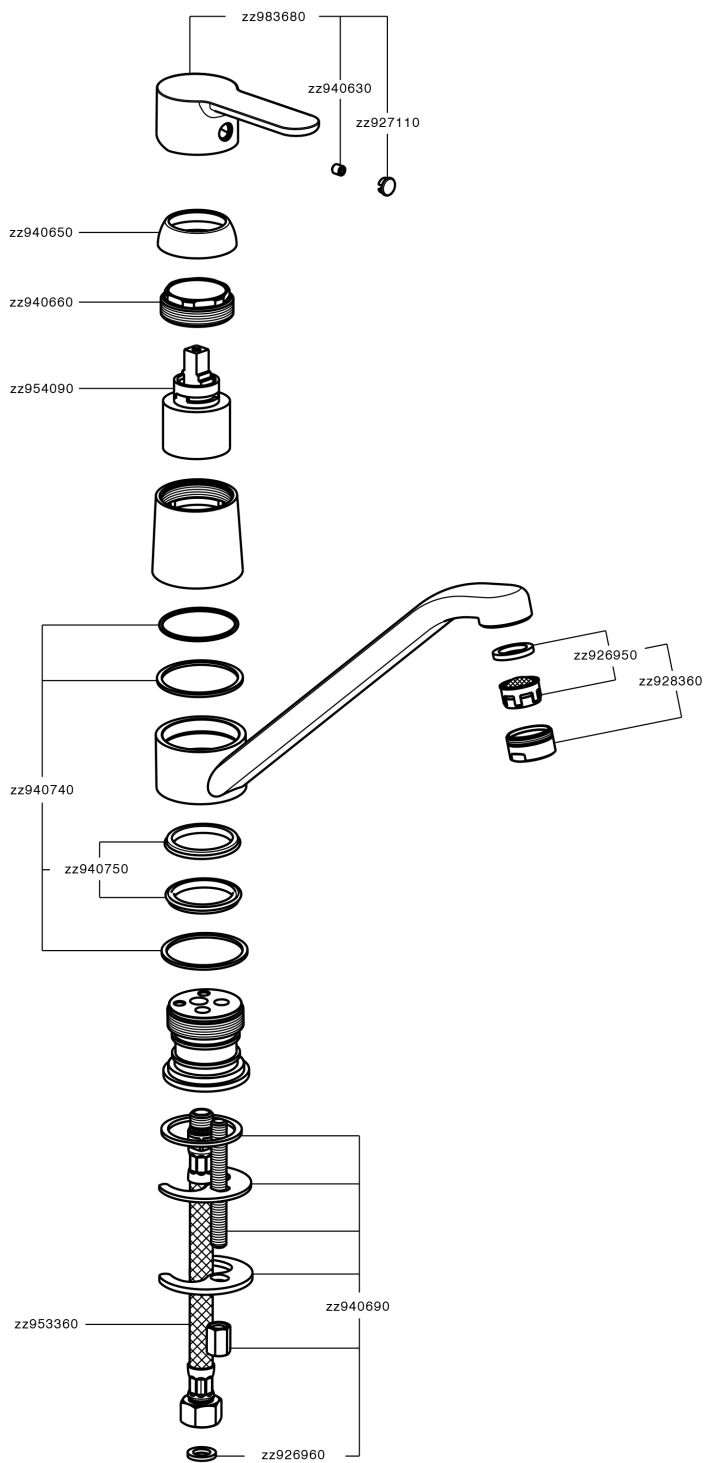

Single lever sink mixer KITCHEN_C2000580

MODEL **C2000580**

Single lever sink mixer, swivel spout, G.3/8" stainless steel flexible hoses

AVAILABLE FINISHINGS

CHARACTERISTICS

Cartridge Spare Parts **ZZ95409000**

35 mm Cartridge

EcoStop

EcoStop feature limits water flow to approximately 50% of maximum output with one point of resistance on setting. Push slightly past the middle stop only when full water output is required. This will save water up to 50%.

Single lever sink mixer KITCHEN_C2000580

C2000580

<https://en.cisal.it/single-lever-sink-mixer-kitchen-c2000580>

2026-05-20