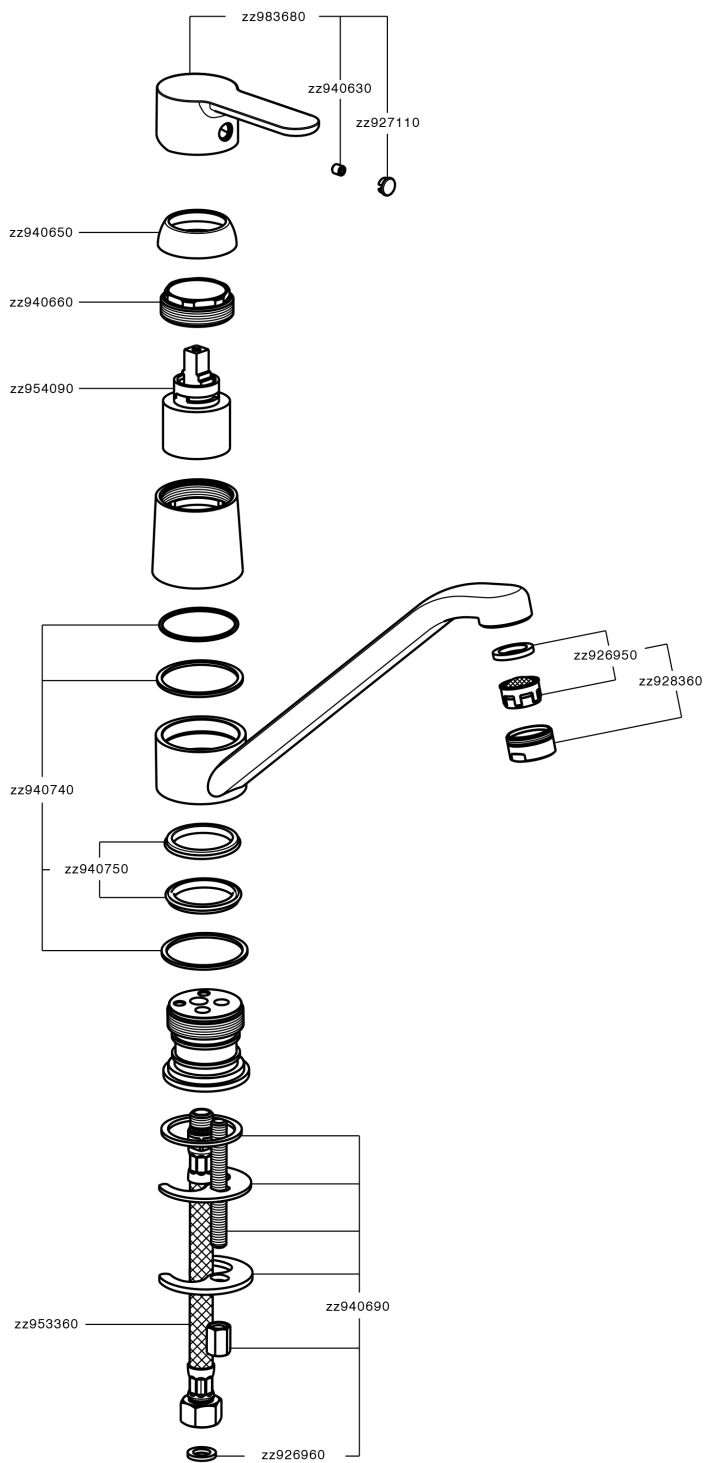

Single lever sink mixer KITCHEN_C2000580

MODEL **C2000580**

Single lever sink mixer, swivel spout, G.3/8" stainless steel flexible hoses

AVAILABLE FINISHINGS

CHARACTERISTICS

Cartridge Spare Parts **ZZ95409000**

35 mm Cartridge

EcoStop

EcoStop feature limits water flow to approximately 50% of maximum output with one point of resistance on setting. Push slightly past the middle stop only when full water output is required. This will save water up to 50%.

Single lever sink mixer KITCHEN_C2000580

C2000580

<https://en.cisal.it/single-lever-sink-mixer-kitchen-c2000580>

2026-04-08