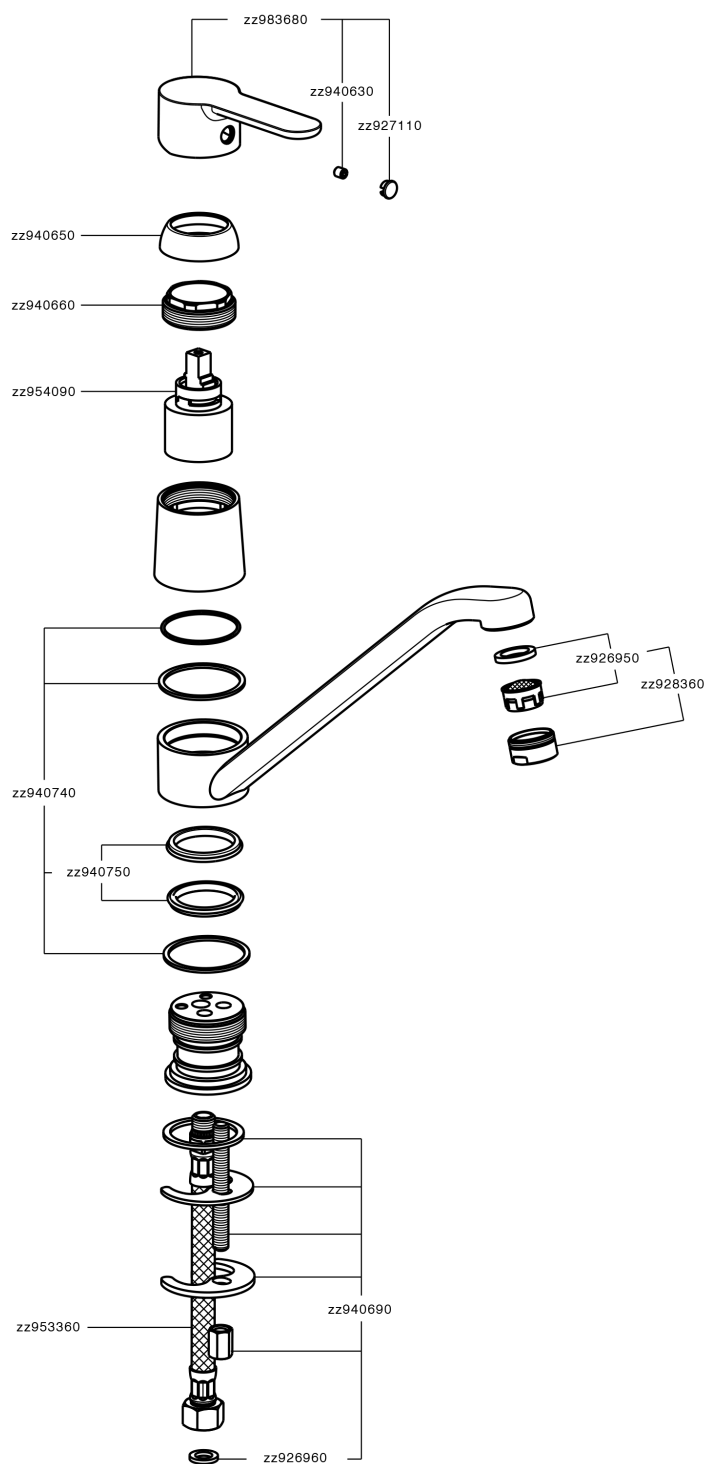

## Single lever sink mixer KITCHEN\_C2000580

MODEL **C2000580**

Single lever sink mixer, swivel spout, G.3/8" stainless steel flexible hoses

AVAILABLE FINISHINGS

CHARACTERISTICS

Cartridge Spare Parts **ZZ95409000**

**35 mm Cartridge**

### EcoStop

EcoStop feature limits water flow to approximately 50% of maximum output with one point of resistance on setting. Push slightly past the middle stop only when full water output is required. This will save water up to 50%.

## Single lever sink mixer KITCHEN\_C2000580

C2000580

<https://en.cisal.it/single-lever-sink-mixer-kitchen-c2000580>

2026-06-14