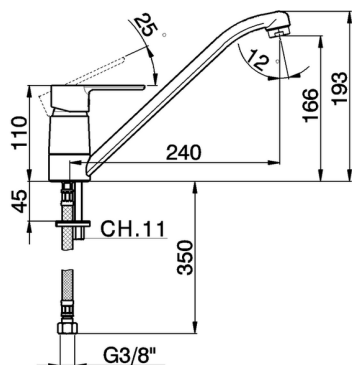

Single lever sink mixer KITCHEN_C2000580

MODEL **C2000580**

Single lever sink mixer, swivel spout, G.3/8" stainless steel flexible hoses

AVAILABLE FINISHINGS

CHARACTERISTICS

Cartridge Spare Parts **ZZ95409000**

35 mm Cartridge

EcoStop

EcoStop feature limits water flow to approximately 50% of maximum output with one point of resistance on setting. Push slightly past the middle stop only when full water output is required. This will save water up to 50%.

Single lever sink mixer KITCHEN_C2000580

C2000580

<https://en.cisal.it/single-lever-sink-mixer-kitchen-c2000580>

2026-05-20