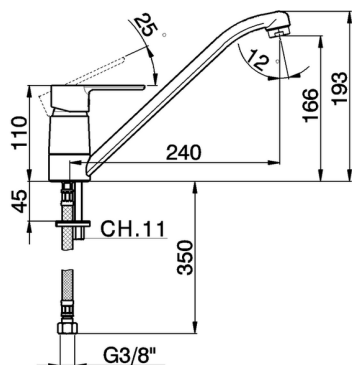

Single lever sink mixer KITCHEN_C2000580

MODEL **C2000580**

Single lever sink mixer, swivel spout, G.3/8" stainless steel flexible hoses

AVAILABLE FINISHINGS

CHARACTERISTICS

Cartridge Spare Parts **ZZ95409000**

35 mm Cartridge

EcoStop

EcoStop feature limits water flow to approximately 50% of maximum output with one point of resistance on setting. Push slightly past the middle stop only when full water output is required. This will save water up to 50%.

Single lever sink mixer KITCHEN_C2000580

C2000580

<https://en.cisal.it/single-lever-sink-mixer-kitchen-c2000580>

2026-04-29