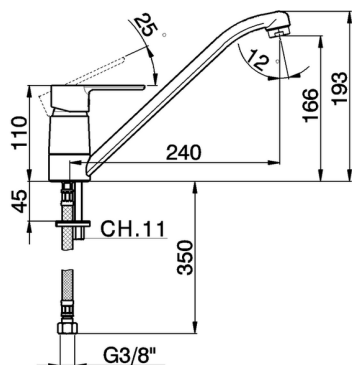

Single lever sink mixer KITCHEN_C2000580

MODEL **C2000580**

Single lever sink mixer, swivel spout, G.3/8" stainless steel flexible hoses

AVAILABLE FINISHINGS

CHARACTERISTICS

Cartridge Spare Parts **ZZ95409000**

35 mm Cartridge

EcoStop

EcoStop feature limits water flow to approximately 50% of maximum output with one point of resistance on setting. Push slightly past the middle stop only when full water output is required. This will save water up to 50%.

Single lever sink mixer KITCHEN_C2000580

C2000580

<https://en.cisal.it/single-lever-sink-mixer-kitchen-c2000580>

2026-04-08