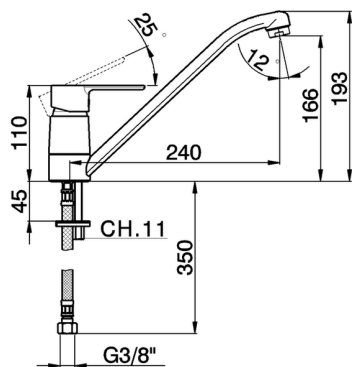

## Single lever sink mixer KITCHEN\_C2000580

MODEL **C2000580**

Single lever sink mixer, swivel spout, G.3/8" stainless steel flexible hoses

AVAILABLE FINISHINGS

CHARACTERISTICS

Cartridge Spare Parts **ZZ95409000**

**35 mm Cartridge**

### EcoStop

EcoStop feature limits water flow to approximately 50% of maximum output with one point of resistance on setting. Push slightly past the middle stop only when full water output is required. This will save water up to 50%.