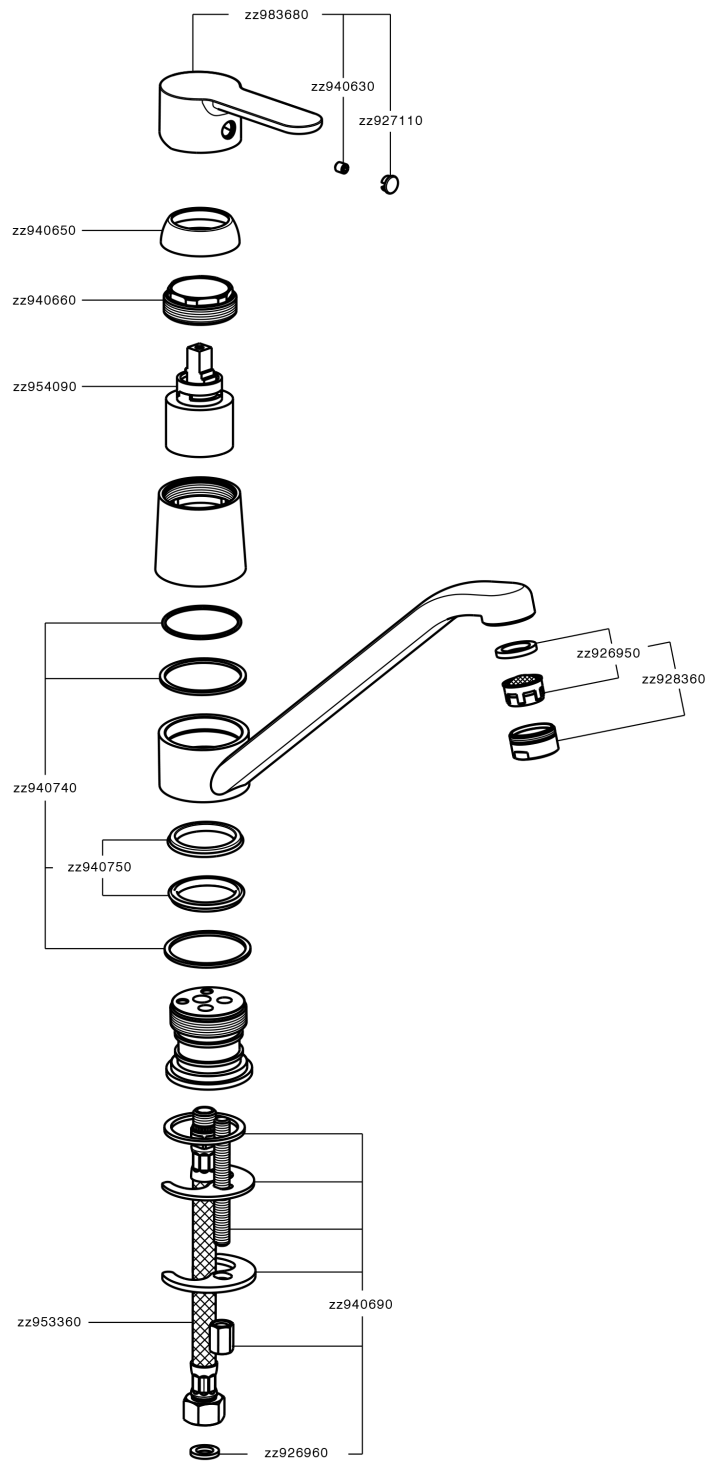

Single lever sink mixer KITCHEN_C2000580

MODEL **C2000580**

Single lever sink mixer, swivel spout, G.3/8" stainless steel flexible hoses

AVAILABLE FINISHINGS

CHARACTERISTICS

Cartridge Spare Parts **ZZ95409000**

35 mm Cartridge

EcoStop

EcoStop feature limits water flow to approximately 50% of maximum output with one point of resistance on setting. Push slightly past the middle stop only when full water output is required. This will save water up to 50%.

Single lever sink mixer KITCHEN_C2000580

C2000580

<https://en.cisal.it/single-lever-sink-mixer-kitchen-c2000580>

2026-04-29