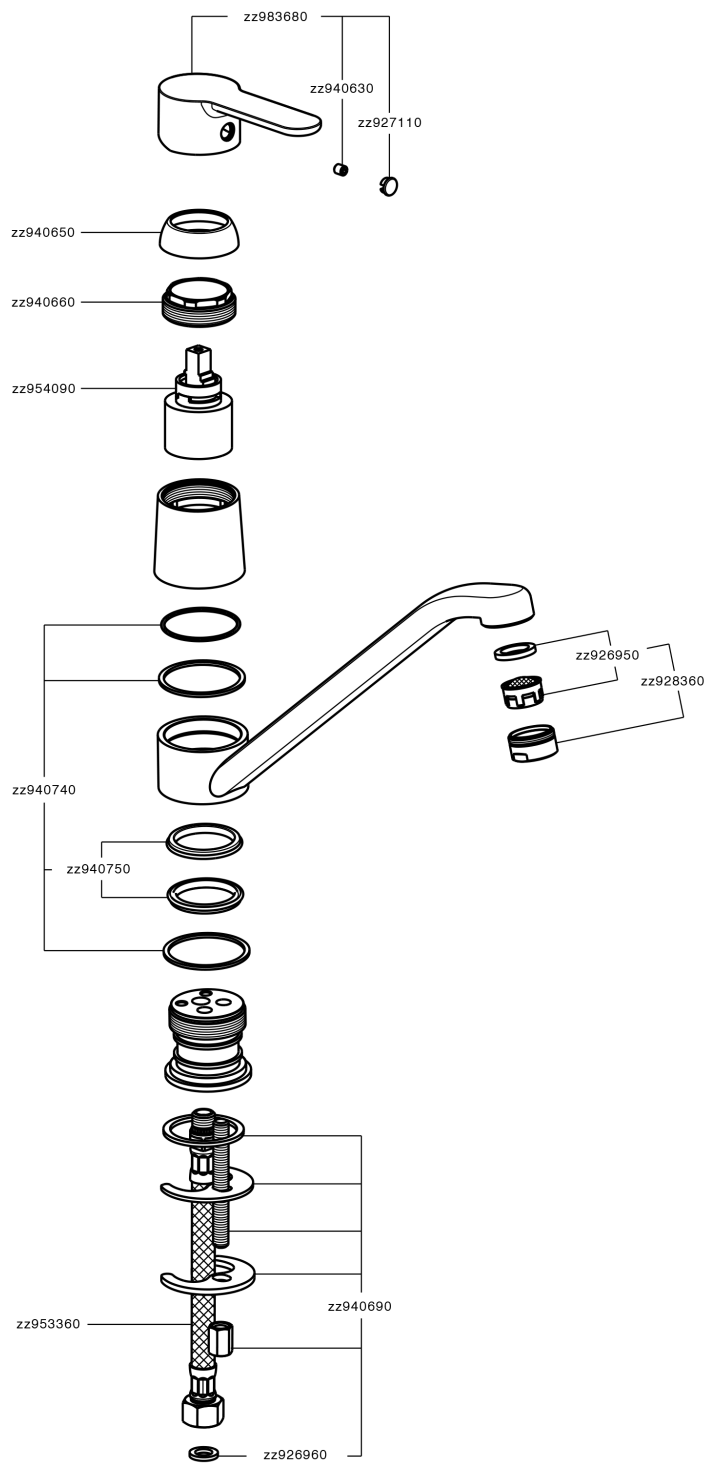

Single lever sink mixer KITCHEN_C2000580

C2000580

<https://en.cisal.it/single-lever-sink-mixer-kitchen-c2000580>

2026-06-13