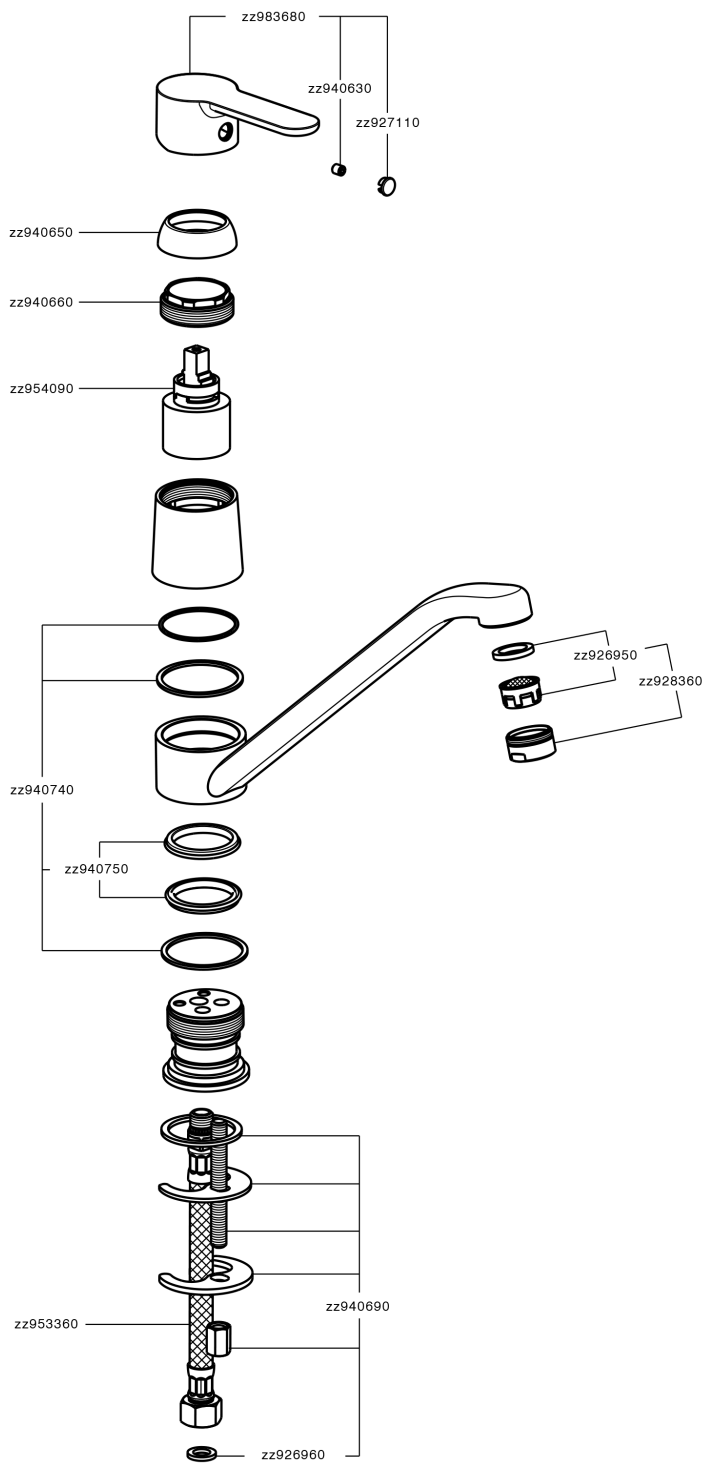

Single lever sink mixer KITCHEN_C2000580

C2000580

<https://en.cisal.it/single-lever-sink-mixer-kitchen-c2000580>

2026-04-08