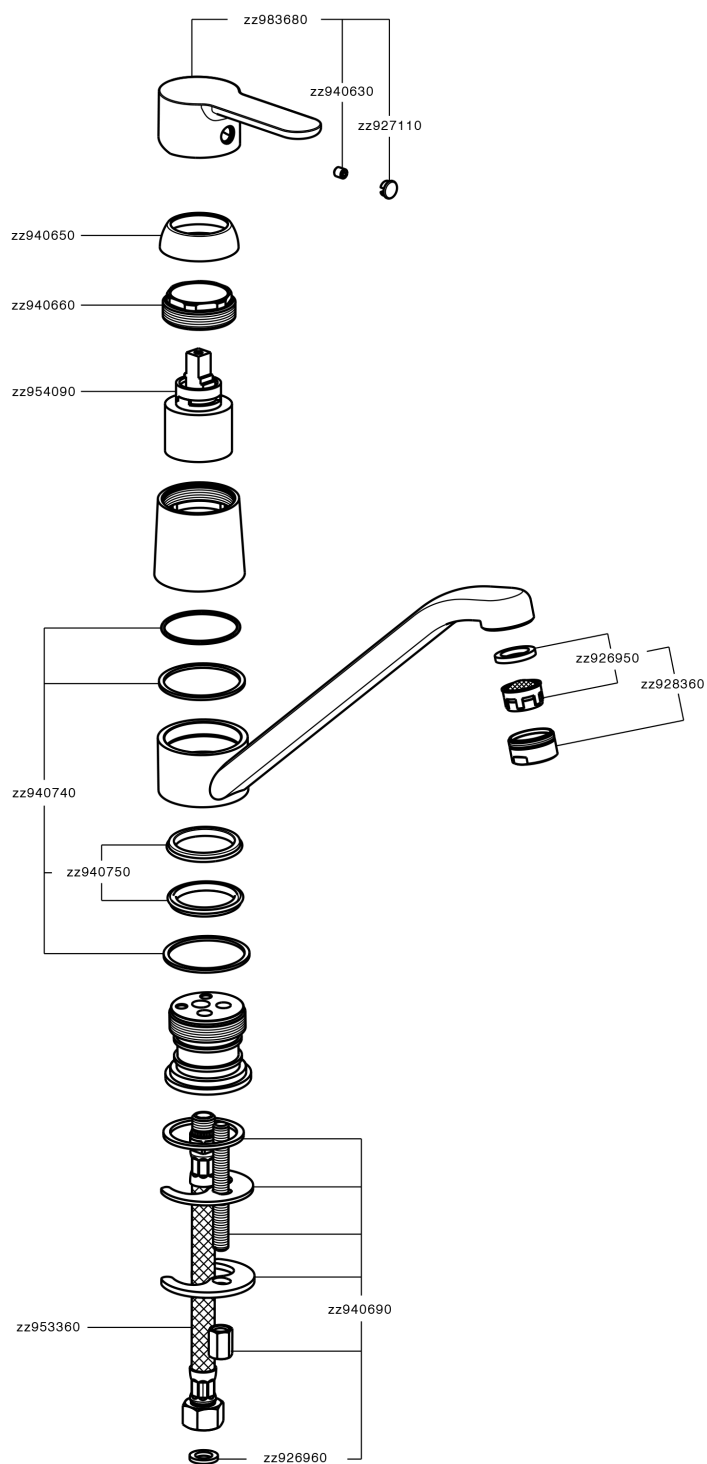

Single lever sink mixer KITCHEN_C2000580

C2000580

<https://en.cisal.it/single-lever-sink-mixer-kitchen-c2000580>

2026-04-29