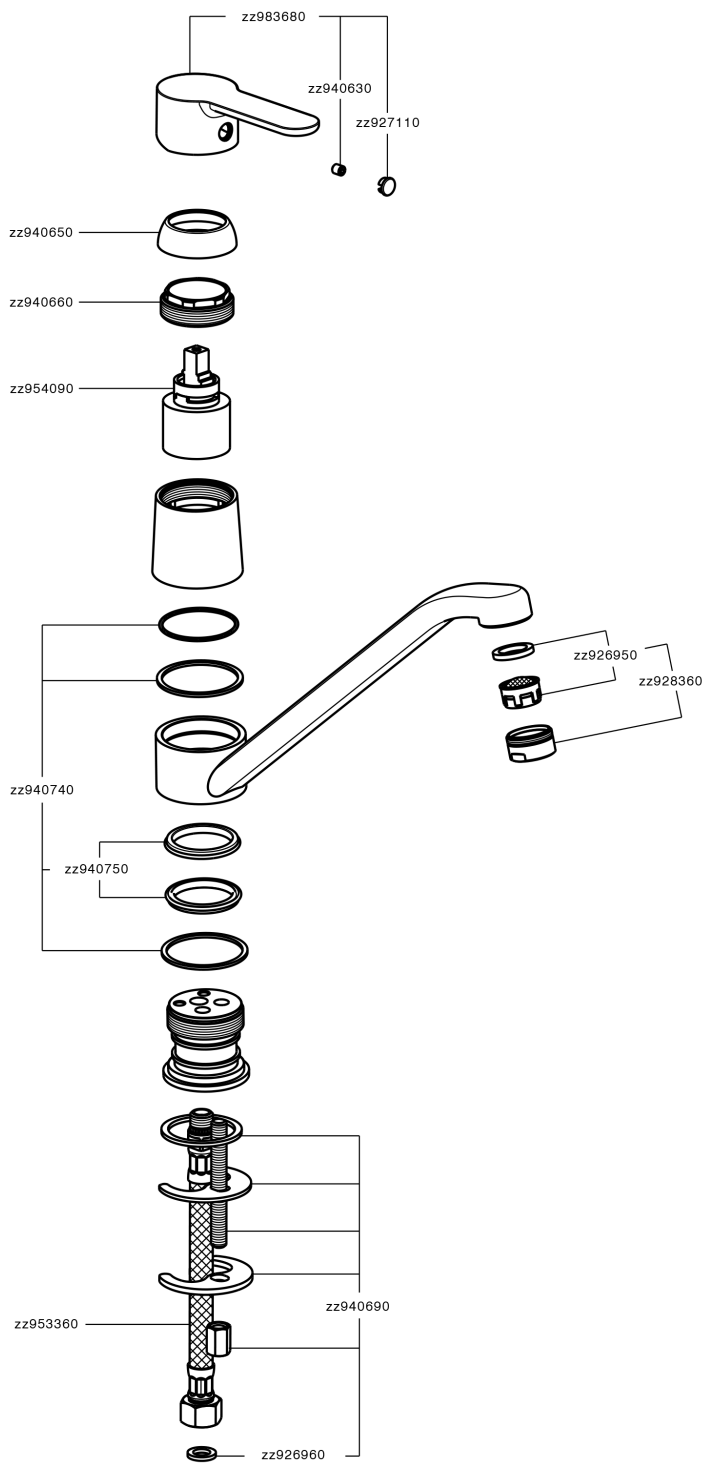

## Single lever sink mixer KITCHEN\_C2000580

C2000580

<https://en.cisal.it/single-lever-sink-mixer-kitchen-c2000580>

2026-07-03