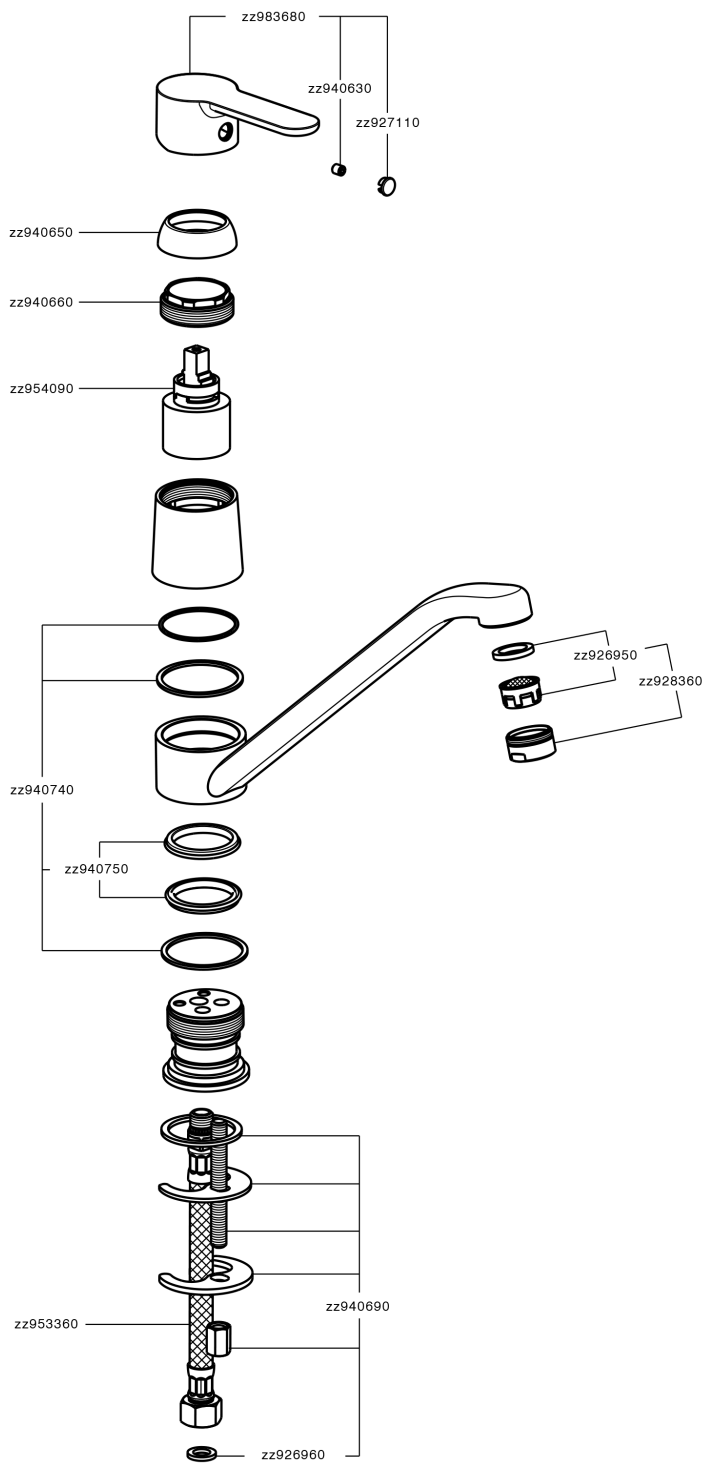

## Single lever sink mixer KITCHEN\_C2000580

C2000580

<https://en.cisal.it/single-lever-sink-mixer-kitchen-c2000580>

2026-05-20