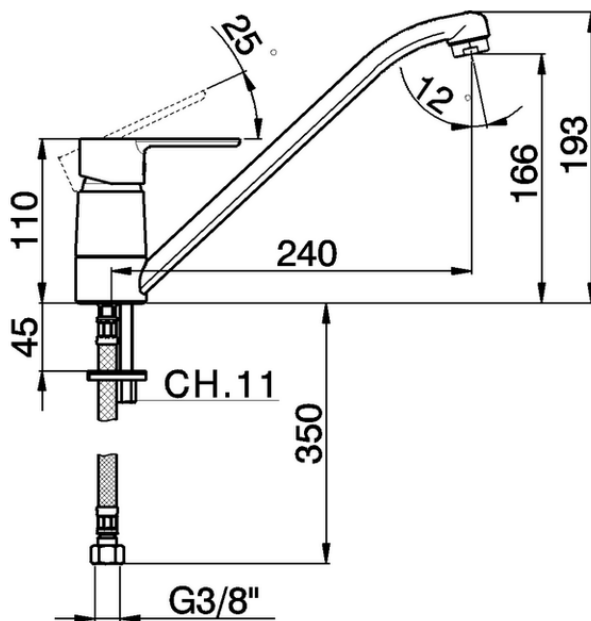

Single lever sink mixer KITCHEN_C2000580

C2000580

<https://en.cisal.it/single-lever-sink-mixer-kitchen-c2000580>

2026-05-20