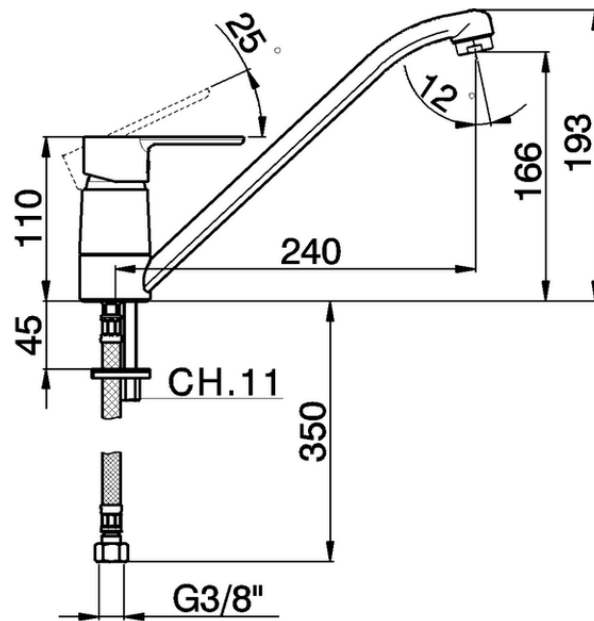

Single lever sink mixer KITCHEN_C2000580

C2000580

<https://en.cisal.it/single-lever-sink-mixer-kitchen-c2000580>

2026-04-29