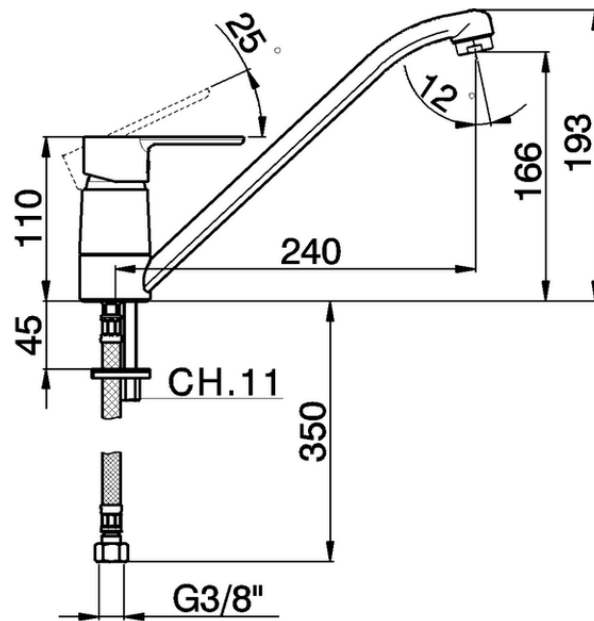

Single lever sink mixer KITCHEN_C2000580

C2000580

<https://en.cisal.it/single-lever-sink-mixer-kitchen-c2000580>

2026-07-03