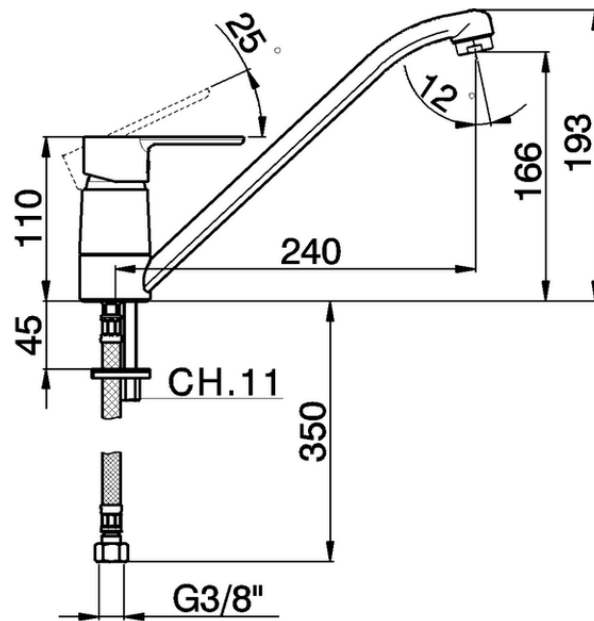

## Single lever sink mixer KITCHEN\_C2000580

C2000580

<https://en.cisal.it/single-lever-sink-mixer-kitchen-c2000580>

2026-04-08