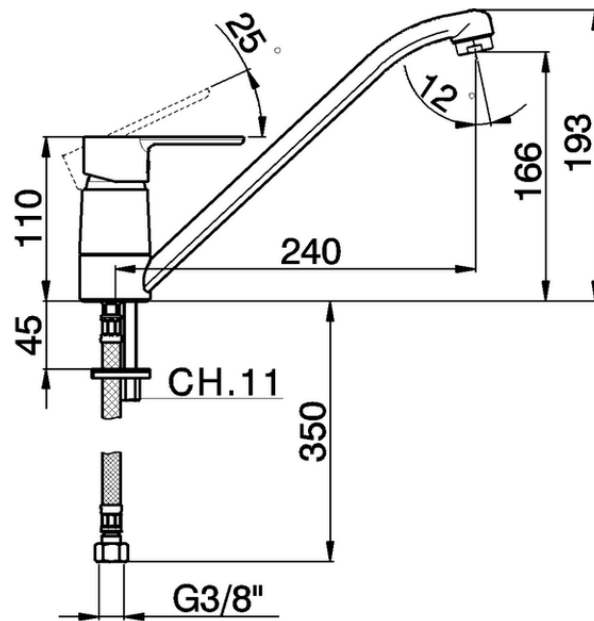

Single lever sink mixer KITCHEN_C2000580

C2000580

<https://en.cisal.it/single-lever-sink-mixer-kitchen-c2000580>

2026-06-13