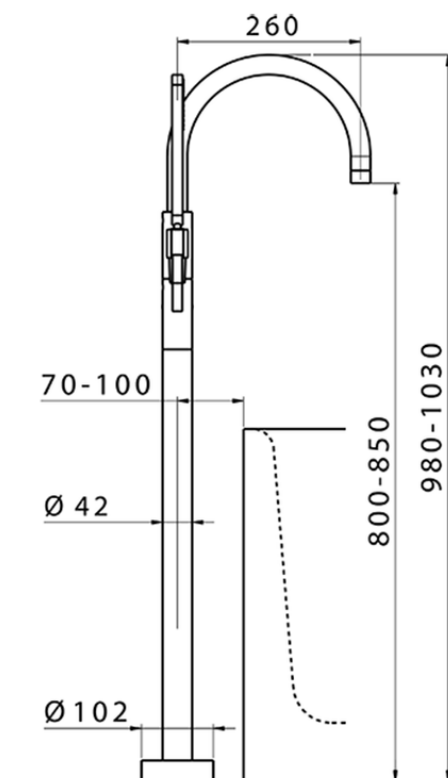

Exposed part for single-lever bath shower mixer LINEAVIVA_LV014200

LV014200

<https://en.cisal.it/exposed-part-for-single-lever-bath-shower-mixer-lineaviva-lv014200>

ZA004510

<https://en.cisal.it/concealed-part-single-lever-free-standing-concealed-za004510>