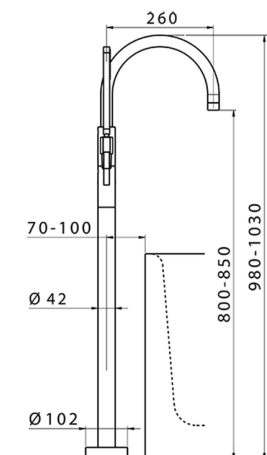

CHARACTERISTICS

Cartridge Spare Parts **ZZ95409000**

35 mm Cartridge

Installation **Concealed**

Required concealed parts **ZA004510**

EcoStop

EcoStop feature limits water flow to approximately 50% of maximum output with one point of resistance on setting. Push slightly past the middle stop only when full water output is required. This will save water up to 50%.