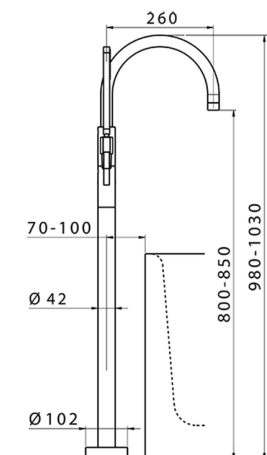

Exposed part for single-lever bath shower mixer LINEAVIVA_LV014200

MODEL **LV014200**

Exposed part for single-lever bath shower mixer, handshower holder on column, minimalistic one spray handshower ABS, 150 cm smooth SUPREME Flexible Hose, for items ZA004510

AVAILABLE FINISHINGS

-  **21** 21 Chrome
-  **2B** 2B Polished Nickel
-  **2F** 2F Brushed Nickel
-  **40** 40 Matt Black
-  **4Q** 4Q Matt White

CHARACTERISTICS

Cartridge Spare Parts **ZZ95409000**

35 mm Cartridge

Installation **Concealed**

Required concealed parts **ZA004510**

EcoStop

EcoStop feature limits water flow to approximately 50% of maximum output with one point of resistance on setting. Push slightly past the middle stop only when full water output is required. This will save water up to 50%.

Concealed part single lever free-standing CONCEALED_ZA004510

MODEL **ZA004510**

Concealed part single lever free-standing

AVAILABLE FINISHINGS

 **04** 04 Without finishing

CHARACTERISTICS

Concealed **1**

2026-05-19