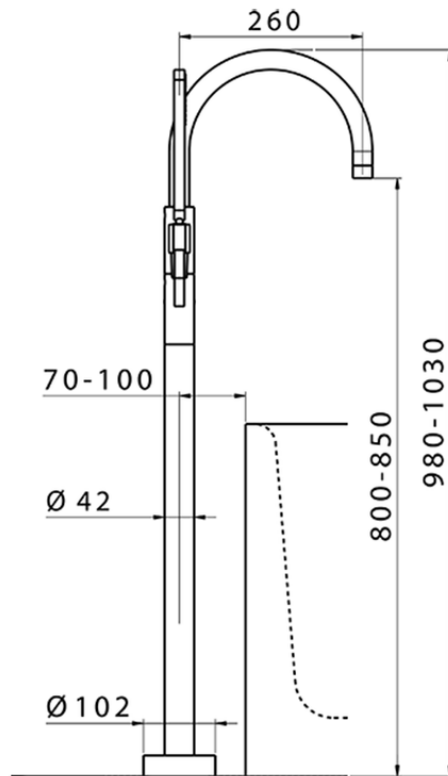

**Exposed part for single-lever bath shower mixer LINEAVIVA\_LV014200**

LV014200

<https://en.cisal.it/exposed-part-for-single-lever-bath-shower-mixer-lineaviva-lv014200>

ZA004510

<https://en.cisal.it/concealed-part-single-lever-free-standing-concealed-za004510>