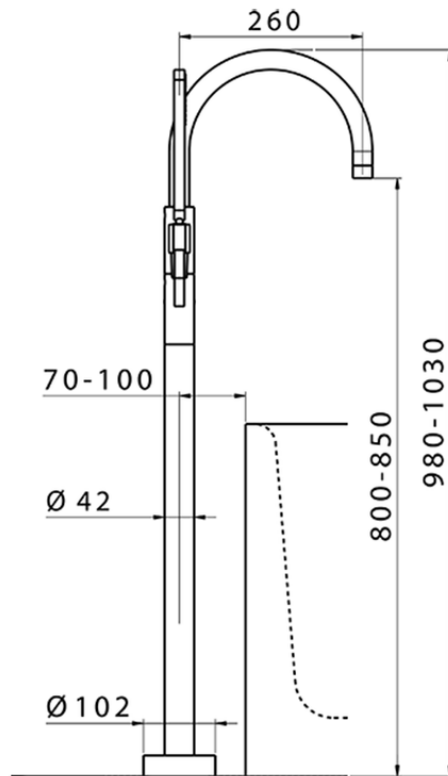

Exposed part for single-lever bath shower mixer LINEAVIVA_LV014200

LV014200

<https://en.cisal.it/exposed-part-for-single-lever-bath-shower-mixer-lineaviva-lv014200>

ZA004510

<https://en.cisal.it/concealed-part-single-lever-free-standing-concealed-za004510>