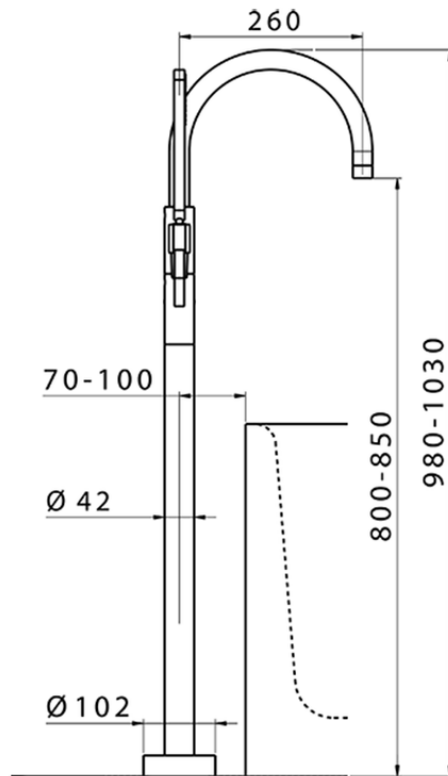

## Exposed part for single-lever bath shower mixer LINEAVIVA\_LV014200

LV014200

<https://en.cisal.it/exposed-part-for-single-lever-bath-shower-mixer-lineaviva-lv014200>

ZA004510

<https://en.cisal.it/concealed-part-single-lever-free-standing-concealed-za004510>