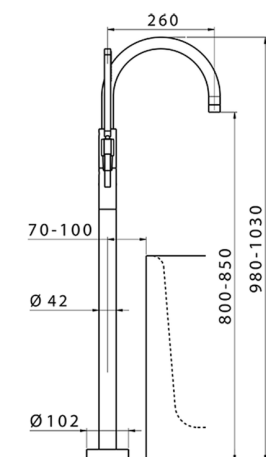

Exposed part for single-lever bath shower mixer LINEAVIVA_LV014200

MODEL **LV014200**

Exposed part for single-lever bath shower mixer, handshower holder on column, minimalistic one spray handshower ABS, 150 cm smooth SUPREME Flexible Hose, for items ZA004510

AVAILABLE FINISHINGS

-  **21** 21 Chrome
-  **2B** 2B Polished Nickel
-  **2F** 2F Brushed Nickel
-  **40** 40 Matt Black
-  **4Q** 4Q Matt White

CHARACTERISTICS

Cartridge Spare Parts **ZZ95409000**

35 mm Cartridge

Installation **Concealed**

Required concealed parts **ZA004510**

EcoStop

EcoStop feature limits water flow to approximately 50% of maximum output with one point of resistance on setting. Push slightly past the middle stop only when full water output is required. This will save water up to 50%.

Concealed part single lever free-standing CONCEALED_ZA004510

MODEL **ZA004510**

Concealed part single lever free-standing

AVAILABLE FINISHINGS

 **04** 04 Without finishing

CHARACTERISTICS

Concealed **1**

2026-04-05