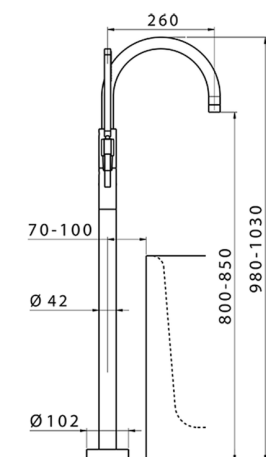

Exposed part for single-lever bath shower mixer LINEAVIVA_LV014200

MODEL **LV014200**

Exposed part for single-lever bath shower mixer, handshower holder on column, minimalistic one spray handshower ABS, 150 cm smooth SUPREME Flexible Hose, for items ZA004510

AVAILABLE FINISHINGS

-  **21** 21 Chrome
-  **2B** 2B Polished Nickel
-  **2F** 2F Brushed Nickel
-  **40** 40 Matt Black
-  **4Q** 4Q Matt White

CHARACTERISTICS

Cartridge Spare Parts **ZZ95409000**

35 mm Cartridge

Installation **Concealed**

Required concealed parts **ZA004510**

EcoStop

EcoStop feature limits water flow to approximately 50% of maximum output with one point of resistance on setting. Push slightly past the middle stop only when full water output is required. This will save water up to 50%.

Concealed part single lever free-standing CONCEALED_ZA004510

MODEL **ZA004510**

Concealed part single lever free-standing

AVAILABLE FINISHINGS

 **04** 04 Without finishing

CHARACTERISTICS

Concealed **1**

2026-04-27