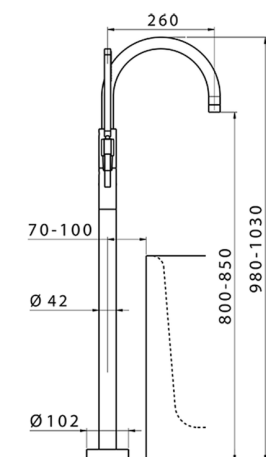

Exposed part for single-lever bath shower mixer LINEAVIVA_LV014200

MODEL **LV014200**

Exposed part for single-lever bath shower mixer, handshower holder on column, minimalistic one spray handshower ABS, 150 cm smooth SUPREME Flexible Hose, for items ZA004510

AVAILABLE FINISHINGS

-  **21** 21 Chrome
-  **2B** 2B Polished Nickel
-  **2F** 2F Brushed Nickel
-  **40** 40 Matt Black
-  **4Q** 4Q Matt White

CHARACTERISTICS

Cartridge Spare Parts **ZZ95409000**

35 mm Cartridge

Installation **Concealed**

Required concealed parts **ZA004510**

EcoStop

EcoStop feature limits water flow to approximately 50% of maximum output with one point of resistance on setting. Push slightly past the middle stop only when full water output is required. This will save water up to 50%.

Concealed part single lever free-standing CONCEALED_ZA004510

MODEL **ZA004510**

Concealed part single lever free-standing

AVAILABLE FINISHINGS

 **04** 04 Without finishing

CHARACTERISTICS

Concealed **1**

2026-05-19