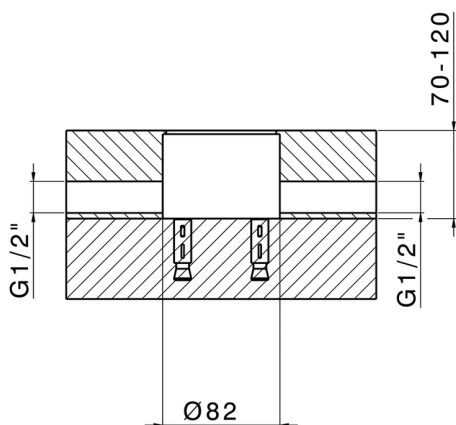

Exposed part for single-lever bath shower mixer LINEAVIVA_LV014200

MODEL **LV014200**

Exposed part for single-lever bath shower mixer, handshower holder on column, minimalistic one spray handshower ABS, 150 cm smooth SUPREME Flexible Hose, for items ZA004510

Installation **Concealed**

Required concealed parts **ZA004510**

EcoStop

EcoStop feature limits water flow to approximately 50% of maximum output with one point of resistance on setting. Push slightly past the middle stop only when full water output is required. This will save water up to 50%.

Concealed part single lever free-standing CONCEALED_ZA004510

MODEL **ZA004510**

Concealed part single lever free-standing

AVAILABLE FINISHINGS

 **04** 04 Without finishing

CHARACTERISTICS

Concealed **1**

2026-04-27