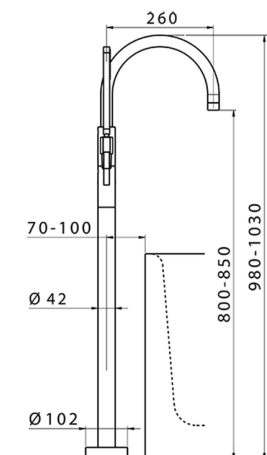

Exposed part for single-lever bath shower mixer LINEAVIVA_LV014200

MODEL **LV014200**

Exposed part for single-lever bath shower mixer, handshower holder on column, minimalistic one spray handshower ABS, 150 cm smooth SUPREME Flexible Hose, for items ZA004510

AVAILABLE FINISHINGS

-  **21** 21 Chrome
-  **2B** 2B Polished Nickel
-  **2F** 2F Brushed Nickel
-  **40** 40 Matt Black
-  **4Q** 4Q Matt White

CHARACTERISTICS

Cartridge Spare Parts **ZZ95409000**

35 mm Cartridge

Installation **Concealed**

Required concealed parts **ZA004510**

EcoStop

EcoStop feature limits water flow to approximately 50% of maximum output with one point of resistance on setting. Push slightly past the middle stop only when full water output is required. This will save water up to 50%.

Concealed part single lever free-standing CONCEALED_ZA004510

MODEL **ZA004510**

Concealed part single lever free-standing

AVAILABLE FINISHINGS

 **04** 04 Without finishing

CHARACTERISTICS

Concealed **1**

2026-06-14