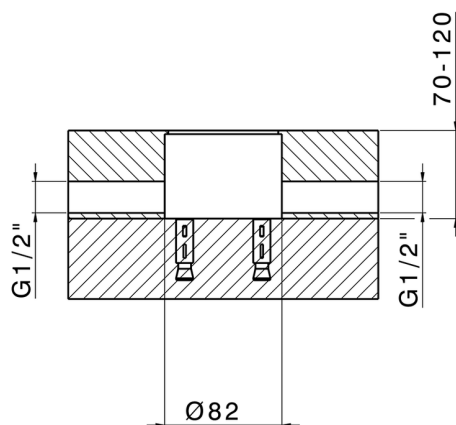

Exposed part for single-lever bath shower mixer LINEAVIVA_LV014200

MODEL **LV014200**

Exposed part for single-lever bath shower mixer, handshower holder on column, minimalistic one spray handshower ABS, 150 cm smooth SUPREME Flexible Hose, for items ZA004510

Installation **Concealed**

Required concealed parts **ZA004510**

EcoStop

EcoStop feature limits water flow to approximately 50% of maximum output with one point of resistance on setting. Push slightly past the middle stop only when full water output is required. This will save water up to 50%.

Concealed part single lever free-standing CONCEALED_ZA004510

MODEL **ZA004510**

Concealed part single lever free-standing

AVAILABLE FINISHINGS

 **04** 04 Without finishing

CHARACTERISTICS

Concealed **1**

2026-04-27