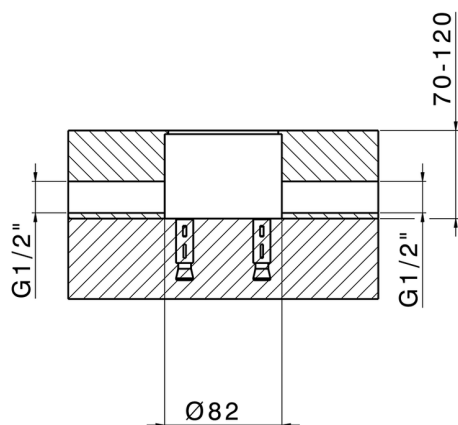

## Exposed part for single-lever bath shower mixer LINEAVIVA\_LV014200

MODEL **LV014200**

Exposed part for single-lever bath shower mixer, handshower holder on column, minimalistic one spray handshower ABS, 150 cm smooth SUPREME Flexible Hose, for items ZA004510

## Concealed part single lever free-standing CONCEALED\_ZA004510

MODEL **ZA004510**

Concealed part single lever free-standing

AVAILABLE FINISHINGS

 **04** 04 Without finishing

CHARACTERISTICS

Concealed **1**