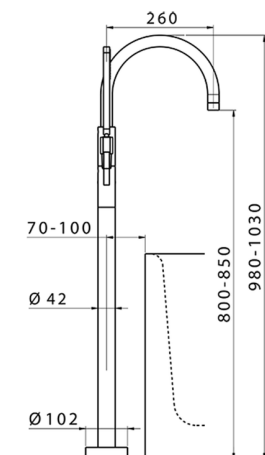

## Exposed part for single-lever bath shower mixer LINEAVIVA\_LV014200

MODEL **LV014200**

Exposed part for single-lever bath shower mixer, handshower holder on column, minimalistic one spray handshower ABS, 150 cm smooth SUPREME Flexible Hose, for items ZA004510

### CHARACTERISTICS

Cartridge Spare Parts **ZZ95409000**

**35 mm Cartridge**

Installation **Concealed**

Required concealed parts **ZA004510**

### EcoStop

EcoStop feature limits water flow to approximately 50% of maximum output with one point of resistance on setting. Push slightly past the middle stop only when full water output is required. This will save water up to 50%.