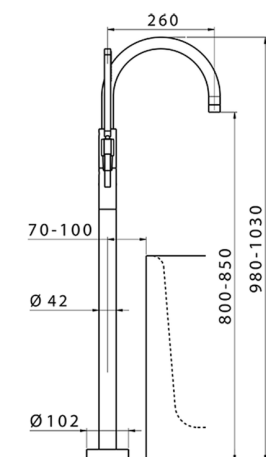

## Exposed part for single-lever bath shower mixer LINEAVIVA\_LV014200

MODEL **LV014200**

Exposed part for single-lever bath shower mixer, handshower holder on column, minimalistic one spray handshower ABS, 150 cm smooth SUPREME Flexible Hose, for items ZA004510

### CHARACTERISTICS

Cartridge Spare Parts **ZZ95409000**

**35 mm Cartridge**

Installation **Concealed**

Required concealed parts **ZA004510**

### EcoStop

EcoStop feature limits water flow to approximately 50% of maximum output with one point of resistance on setting. Push slightly past the middle stop only when full water output is required. This will save water up to 50%.