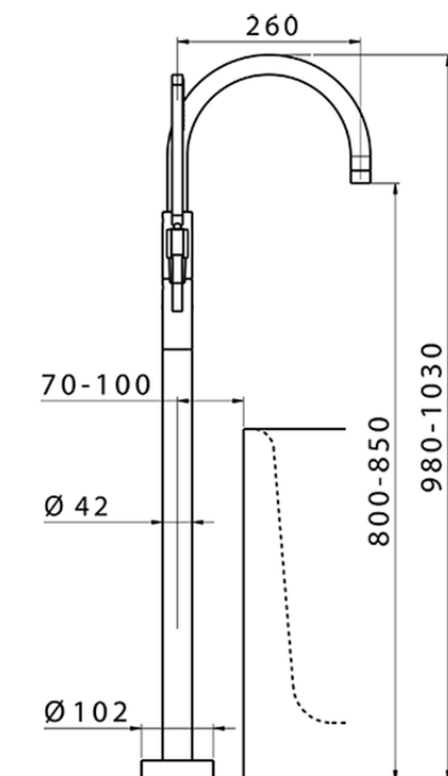

Exposed part for single-lever bath shower mixer LINEAVIVA_LV014200

LV014200

<https://en.cisal.it/exposed-part-for-single-lever-bath-shower-mixer-lineaviva-lv014200>

ZA004510

<https://en.cisal.it/concealed-part-single-lever-free-standing-concealed-za004510>