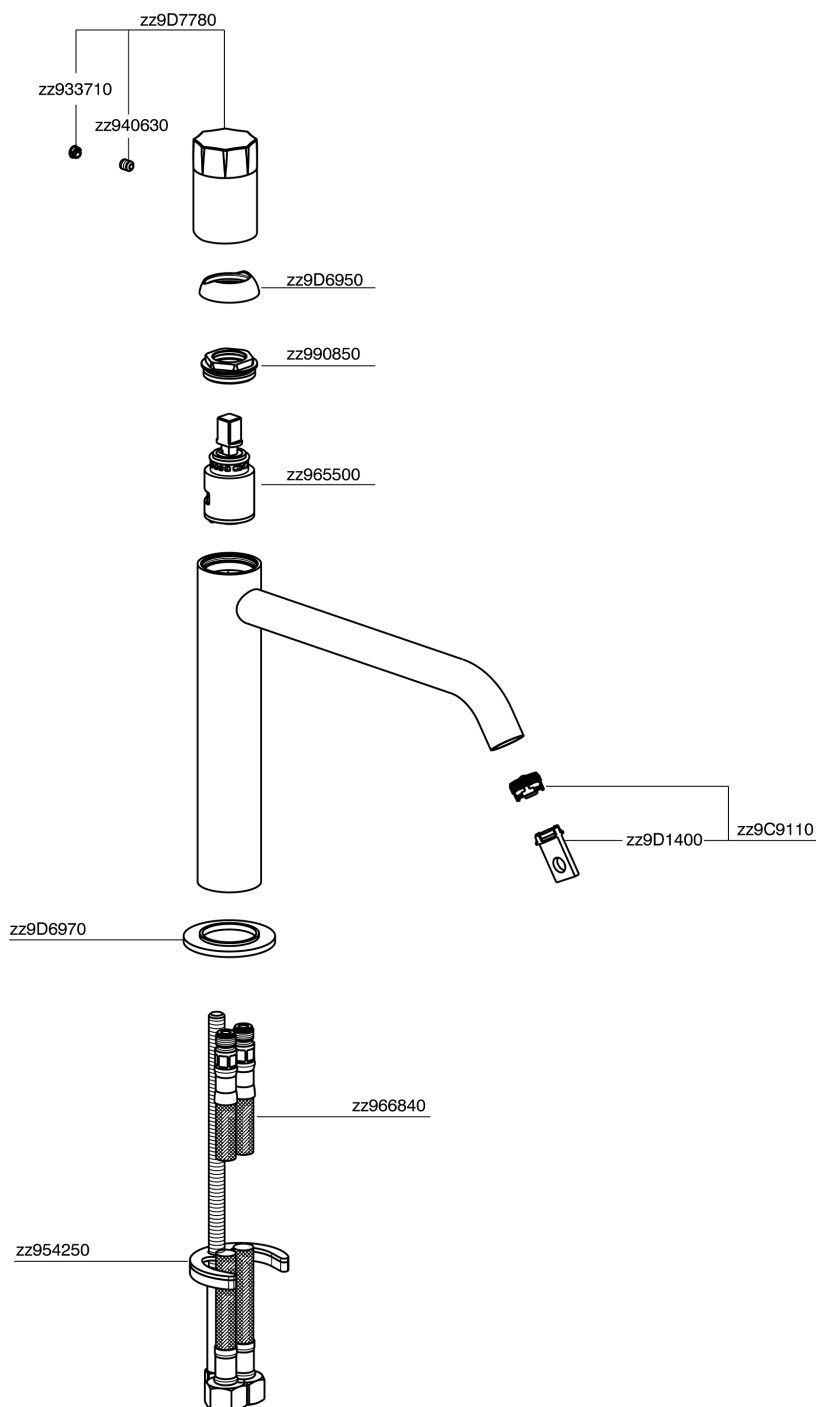

Single lever 'medium' washbasin mixer MARBLE X32_X5001504

X5001504

<https://en.cisal.it/single-lever-medium-washbasin-mixer-marble-x32-x5001504>

2024-12-22