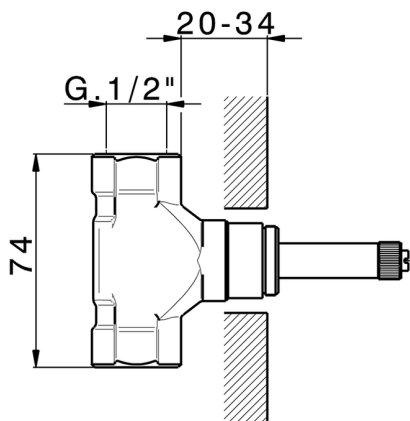

3/4" Stopvalve concealed part, opening clockwise

AVAILABLE FINISHINGS

 **04** 04 Without finishing

CHARACTERISTICS

Concealed **1**

3/4 Stopvalve concealed part CONCEALED_ZA003310

MODEL **ZA003310**

3/4" Stopvalve concealed part, Opening counterclockwise

AVAILABLE FINISHINGS

04 04 Without finishing

CHARACTERISTICS

Concealed **1**

1/2" stopvalve concealed part CONCEALED_ZA003321

MODEL **ZA003321**

1/2" stopvalve concealed part, opening clockwise

AVAILABLE FINISHINGS

 **04** 04 Without finishing

CHARACTERISTICS

Concealed **1**

1/2" stopvalve concealed part CONCEALED_ZA003320

MODEL **ZA003320**

1/2" stopvalve concealed part, opening counterclockwise

AVAILABLE FINISHINGS

04 04 Without finishing