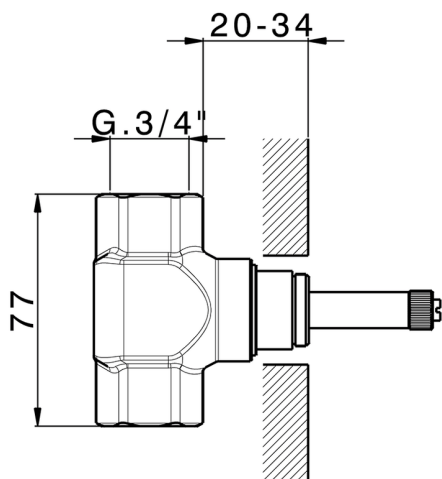

## 3/4 Stopvalve concealed part CONCEALED\_ZA003311

MODEL **ZA003311**

3/4" Stopvalve concealed part, opening clockwise

AVAILABLE FINISHINGS

 **04** 04 Without finishing

CHARACTERISTICS

Concealed **1**

## 3/4 Stopvalve concealed part CONCEALED\_ZA003310

MODEL **ZA003310**

3/4" Stopvalve concealed part, Opening counterclockwise

AVAILABLE FINISHINGS

 **04** 04 Without finishing

CHARACTERISTICS

Concealed **1**

## 1/2" stopvalve concealed part CONCEALED\_ZA003321

MODEL **ZA003321**

1/2" stopvalve concealed part, opening clockwise

AVAILABLE FINISHINGS

 **04** 04 Without finishing

CHARACTERISTICS

Concealed **1**

## 1/2" stopvalve concealed part CONCEALED\_ZA003320

MODEL **ZA003320**

1/2" stopvalve concealed part, opening counterclockwise

AVAILABLE FINISHINGS

**04** 04 Without finishing

CHARACTERISTICS

Concealed **1**