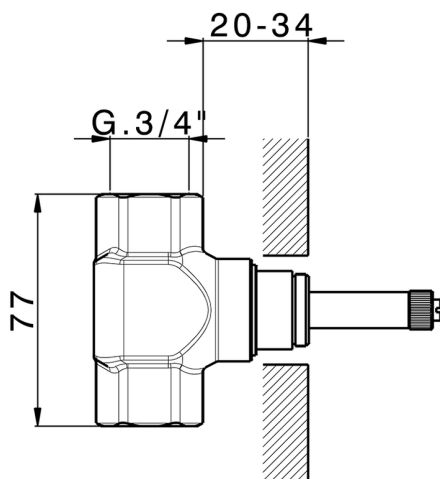

3/4 Stopvalve concealed part CONCEALED_ZA003311

MODEL **ZA003311**

3/4" Stopvalve concealed part, opening clockwise

AVAILABLE FINISHINGS

04 04 Without finishing

CHARACTERISTICS

Concealed **1**