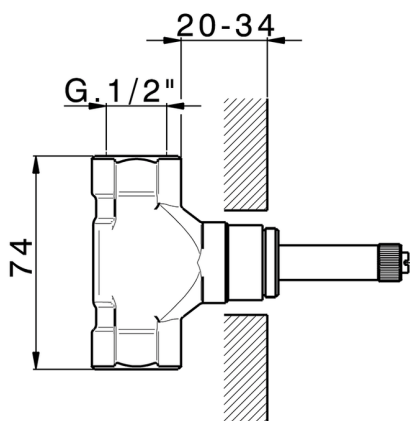

## 3/4 Stopvalve concealed part CONCEALED\_ZA003311

MODEL **ZA003311**

3/4" Stopvalve concealed part, opening clockwise

AVAILABLE FINISHINGS

 **04** 04 Without finishing

CHARACTERISTICS

Concealed **1**

## 3/4 Stopvalve concealed part CONCEALED\_ZA003310

MODEL **ZA003310**

3/4" Stopvalve concealed part, Opening counterclockwise

AVAILABLE FINISHINGS

 **04** 04 Without finishing

CHARACTERISTICS

Concealed **1**

## 1/2" stopvalve concealed part CONCEALED\_ZA003321

MODEL **ZA003321**

1/2" stopvalve concealed part, opening clockwise

AVAILABLE FINISHINGS

 **04** 04 Without finishing

CHARACTERISTICS

Concealed **1**

## 1/2" stopvalve concealed part CONCEALED\_ZA003320

MODEL **ZA003320**

1/2" stopvalve concealed part, opening counterclockwise

AVAILABLE FINISHINGS

**04** 04 Without finishing

CHARACTERISTICS

Concealed **1**