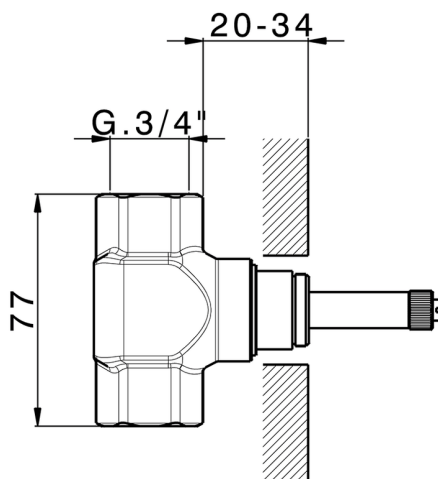

Stopvalve exposed part **CHERIE_CF003310**

MODEL **CF003310**

Stopvalve exposed part, without concealed part, for item ZA003320 - ZA003321, ZA003310 - ZA003311

AVAILABLE FINISHINGS

- 
6T 6T Chrome/Matt Black
- 
7C 7C Gold/Matt Black
- 
7D 7D Polished Nickel/Matt Black
- 
7E 7E Rose Gold/Matt Black

3/4" Stopvalve concealed part, opening clockwise

AVAILABLE FINISHINGS

 **04** 04 Without finishing

CHARACTERISTICS

Concealed **1**

3/4 Stopvalve concealed part CONCEALED_ZA003310

MODEL **ZA003310**

3/4" Stopvalve concealed part, Opening counterclockwise

AVAILABLE FINISHINGS

04 04 Without finishing

CHARACTERISTICS

Concealed **1**

1/2" stopvalve concealed part CONCEALED_ZA003321

MODEL **ZA003321**

1/2" stopvalve concealed part, opening clockwise

AVAILABLE FINISHINGS

 **04** 04 Without finishing

CHARACTERISTICS

Concealed **1**

1/2" stopvalve concealed part CONCEALED_ZA003320

MODEL **ZA003320**

1/2" stopvalve concealed part, opening counterclockwise

AVAILABLE FINISHINGS

04 04 Without finishing