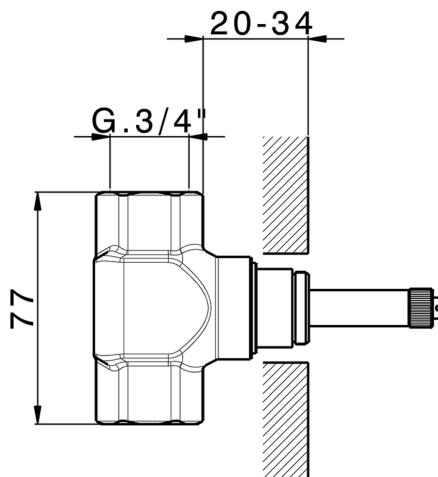

Stopvalve exposed part **CHERIE_CF003310**

MODEL **CF003310**

Stopvalve exposed part, without concealed part, for item ZA003320 - ZA003321, ZA003310 - ZA003311

AVAILABLE FINISHINGS

- 
6T 6T Chrome/Matt Black
- 
7C 7C Gold/Matt Black
- 
7D 7D Polished Nickel/Matt Black
- 
7E 7E Rose Gold/Matt Black

3/4" Stopvalve concealed part, opening clockwise

AVAILABLE FINISHINGS

 **04** 04 Without finishing

CHARACTERISTICS

Concealed **1**

3/4 Stopvalve concealed part CONCEALED_ZA003310

MODEL **ZA003310**

3/4" Stopvalve concealed part, Opening counterclockwise

AVAILABLE FINISHINGS

04 04 Without finishing

CHARACTERISTICS

Concealed **1**

1/2" stopvalve concealed part CONCEALED_ZA003321

MODEL **ZA003321**

1/2" stopvalve concealed part, opening clockwise

AVAILABLE FINISHINGS

 **04** 04 Without finishing

CHARACTERISTICS

Concealed **1**

1/2" stopvalve concealed part CONCEALED_ZA003320

MODEL **ZA003320**

1/2" stopvalve concealed part, opening counterclockwise

AVAILABLE FINISHINGS

 **04** 04 Without finishing