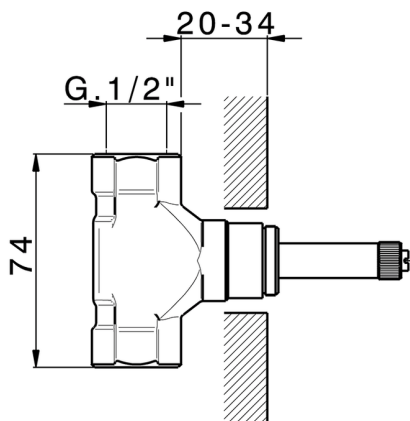

## 3/4 Stopvalve concealed part CONCEALED\_ZA003310

MODEL **ZA003310**

3/4" Stopvalve concealed part, Opening counterclockwise

AVAILABLE FINISHINGS

 **04** 04 Without finishing

CHARACTERISTICS

Concealed **1**

## 1/2" stopvalve concealed part CONCEALED\_ZA003321

MODEL **ZA003321**

1/2" stopvalve concealed part, opening clockwise

AVAILABLE FINISHINGS

 **04** 04 Without finishing

CHARACTERISTICS

Concealed **1**

## 1/2" stopvalve concealed part CONCEALED\_ZA003320

MODEL **ZA003320**

1/2" stopvalve concealed part, opening counterclockwise

AVAILABLE FINISHINGS

**04** 04 Without finishing

CHARACTERISTICS

Concealed **1**