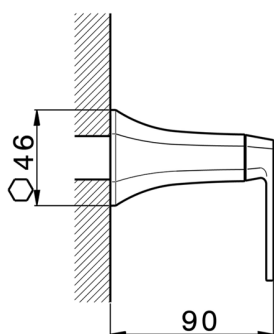

## Stopvalve exposed part **CHERIE\_CF003310**

MODEL **CF003310**

Stopvalve exposed part, without concealed part, for item ZA003320 - ZA003321, ZA003310 - ZA003311

## 3/4 Stopvalve concealed part CONCEALED\_ZA003311

MODEL **ZA003311**

3/4" Stopvalve concealed part, opening clockwise

AVAILABLE FINISHINGS

 **04** 04 Without finishing

CHARACTERISTICS

Concealed **1**

## 3/4 Stopvalve concealed part CONCEALED\_ZA003310

MODEL **ZA003310**

3/4" Stopvalve concealed part, Opening counterclockwise

AVAILABLE FINISHINGS

 **04** 04 Without finishing

CHARACTERISTICS

Concealed **1**

## 1/2" stopvalve concealed part CONCEALED\_ZA003321

MODEL **ZA003321**

1/2" stopvalve concealed part, opening clockwise

AVAILABLE FINISHINGS

 **04** 04 Without finishing

CHARACTERISTICS

Concealed **1**