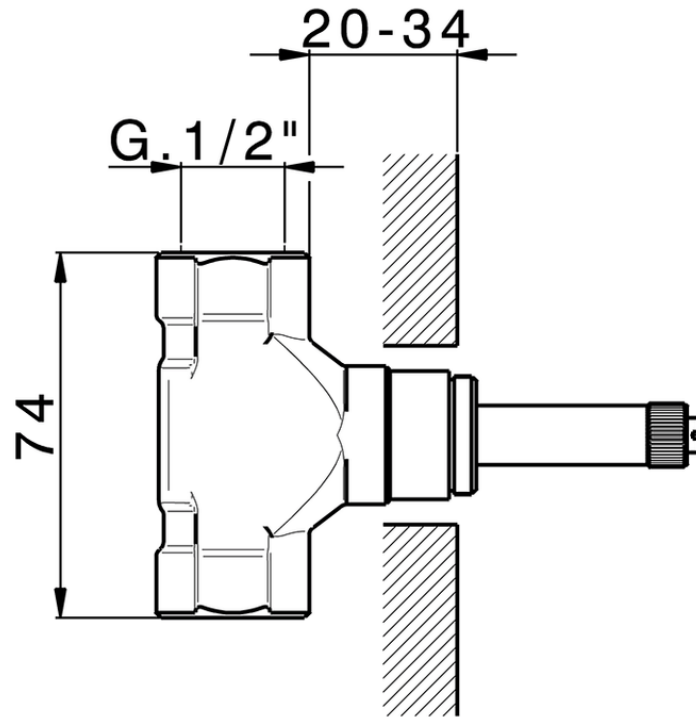

**Stopvalve exposed part CHERIE\_CF003310**

CF003310

<https://en.cisal.it/stopvalve-exposed-part-cherie-cf003310>

ZA003311

<https://en.cisal.it/3-4-stopvalve-concealed-part-concealed-za003311>

ZA003310

<https://en.cisal.it/3-4-stopvalve-concealed-part-concealed-za003310>

ZA003321

<https://en.cisal.it/1-2-stopvalve-concealed-part-concealed-za003321>

ZA003320

<https://en.cisal.it/1-2-stopvalve-concealed-part-concealed-za003320>

2026-04-24