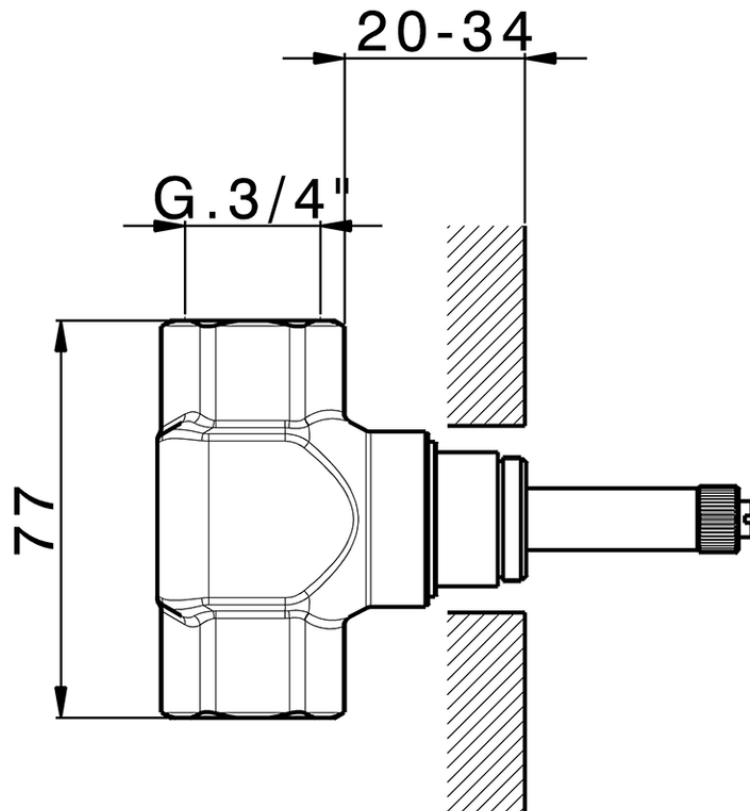

**Stopvalve exposed part CHERIE\_CF003310**

CF003310

<https://en.cisal.it/stopvalve-exposed-part-cherie-cf003310>

ZA003311

<https://en.cisal.it/3-4-stopvalve-concealed-part-concealed-za003311>

ZA003310

<https://en.cisal.it/3-4-stopvalve-concealed-part-concealed-za003310>

ZA003321

<https://en.cisal.it/1-2-stopvalve-concealed-part-concealed-za003321>

ZA003320

<https://en.cisal.it/1-2-stopvalve-concealed-part-concealed-za003320>

2026-04-24