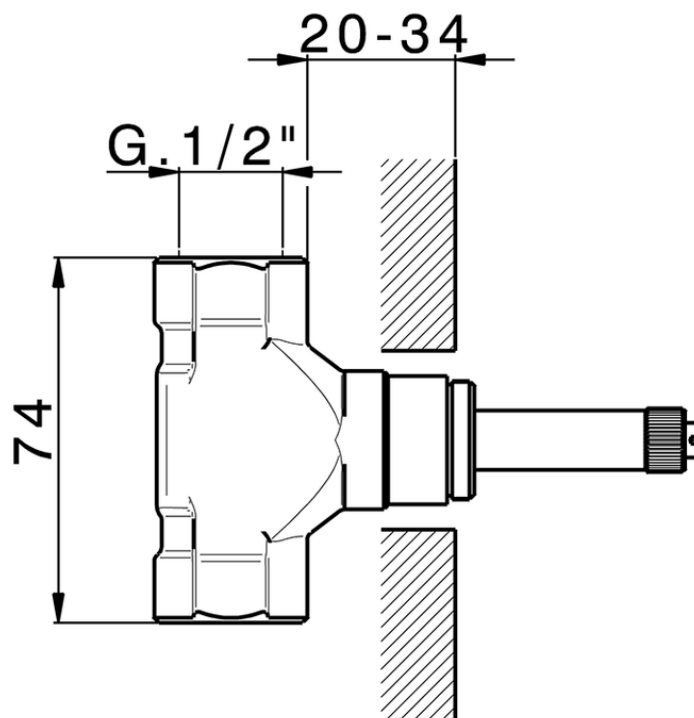

**Stopvalve exposed part CHERIE\_CF003310**

CF003310

<https://en.cisal.it/stopvalve-exposed-part-cherie-cf003310>

ZA003311

<https://en.cisal.it/3-4-stopvalve-concealed-part-concealed-za003311>

ZA003310

<https://en.cisal.it/3-4-stopvalve-concealed-part-concealed-za003310>

ZA003321

<https://en.cisal.it/1-2-stopvalve-concealed-part-concealed-za003321>

ZA003320

<https://en.cisal.it/1-2-stopvalve-concealed-part-concealed-za003320>

2026-06-04