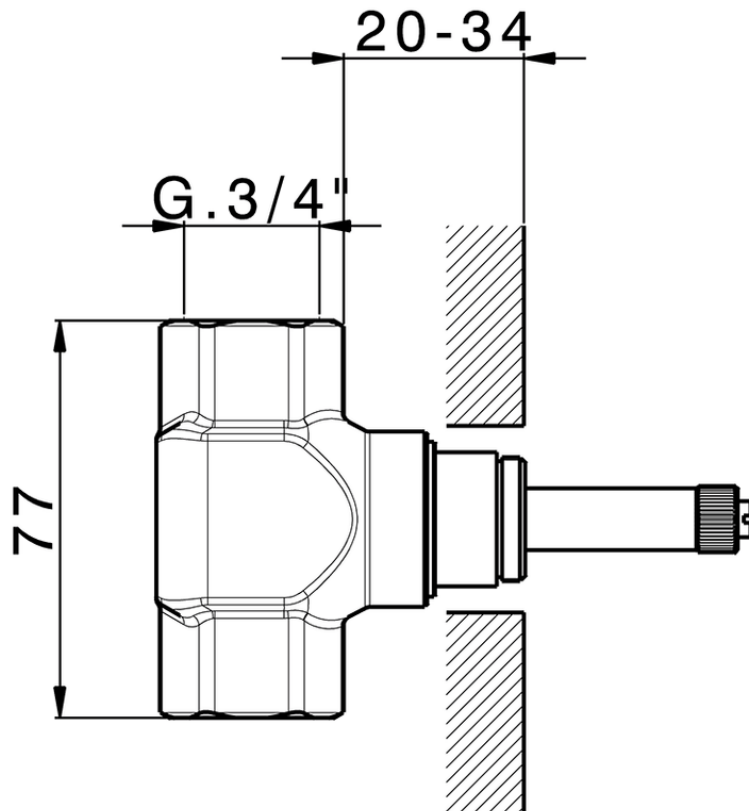

**Stopvalve exposed part CHERIE\_CF003310**

CF003310

<https://en.cisal.it/stopvalve-exposed-part-cherie-cf003310>

ZA003311

<https://en.cisal.it/3-4-stopvalve-concealed-part-concealed-za003311>

ZA003310

<https://en.cisal.it/3-4-stopvalve-concealed-part-concealed-za003310>

ZA003321

<https://en.cisal.it/1-2-stopvalve-concealed-part-concealed-za003321>

ZA003320

<https://en.cisal.it/1-2-stopvalve-concealed-part-concealed-za003320>

2026-06-04