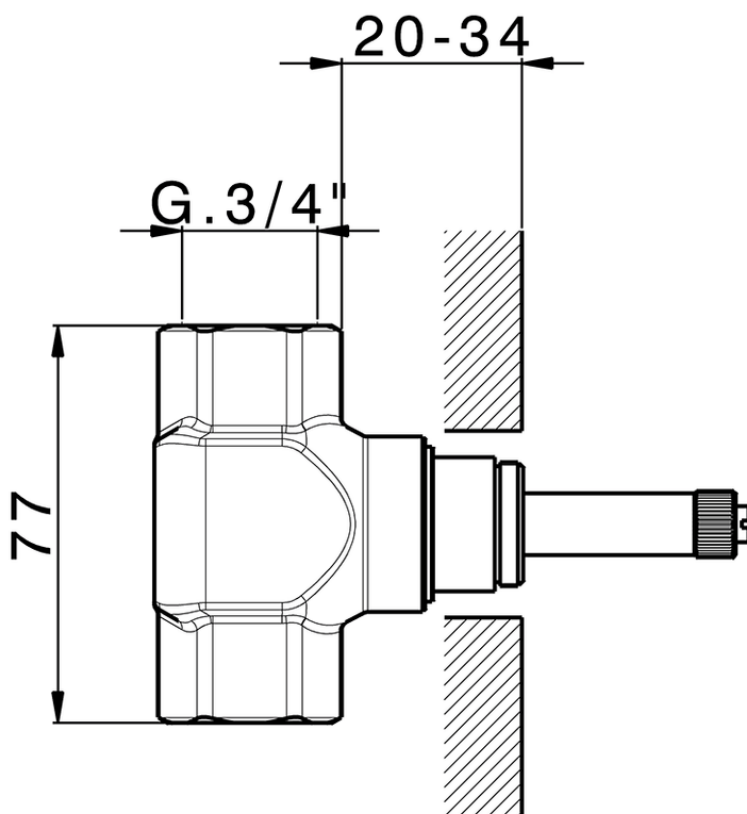

**Stopvalve exposed part CHERIE\_CF003310**

CF003310

<https://en.cisal.it/stopvalve-exposed-part-cherie-cf003310>

ZA003311

<https://en.cisal.it/3-4-stopvalve-concealed-part-concealed-za003311>

ZA003310

<https://en.cisal.it/3-4-stopvalve-concealed-part-concealed-za003310>

ZA003321

<https://en.cisal.it/1-2-stopvalve-concealed-part-concealed-za003321>

ZA003320

<https://en.cisal.it/1-2-stopvalve-concealed-part-concealed-za003320>

2026-04-24