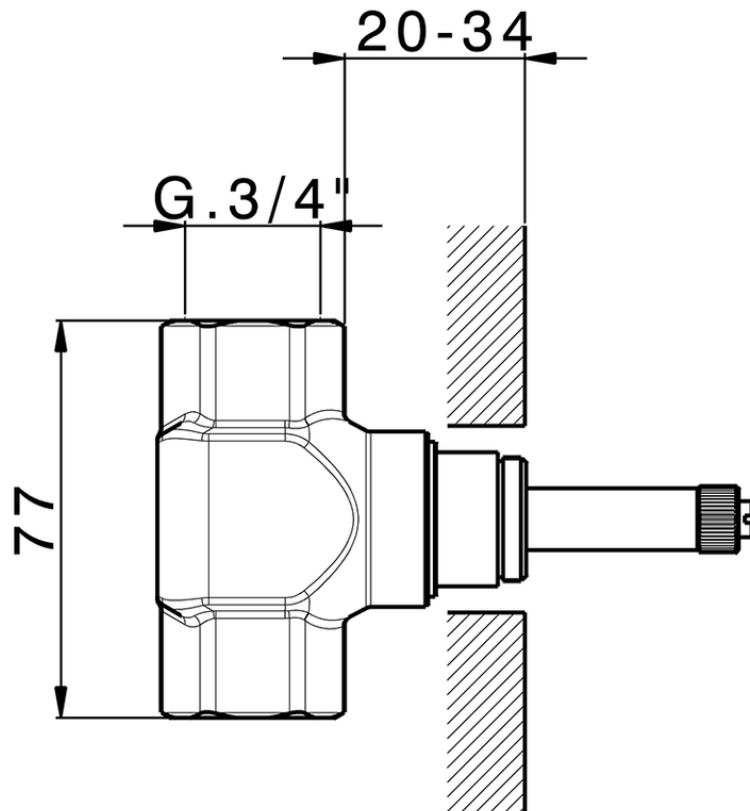

**Stopvalve exposed part CHERIE\_CF003310**

CF003310

<https://en.cisal.it/stopvalve-exposed-part-cherie-cf003310>

ZA003311

<https://en.cisal.it/3-4-stopvalve-concealed-part-concealed-za003311>

ZA003310

<https://en.cisal.it/3-4-stopvalve-concealed-part-concealed-za003310>

ZA003321

<https://en.cisal.it/1-2-stopvalve-concealed-part-concealed-za003321>

ZA003320

<https://en.cisal.it/1-2-stopvalve-concealed-part-concealed-za003320>

2026-06-04