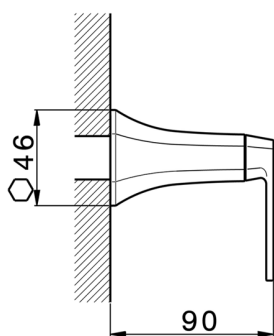

Stopvalve exposed part **CHERIE_CF003310**

MODEL **CF003310**

Stopvalve exposed part, without concealed part, for item ZA003320 - ZA003321, ZA003310 - ZA003311

AVAILABLE FINISHINGS

- 
6T 6T Chrome/Matt Black
- 
7C 7C Gold/Matt Black
- 
7D 7D Polished Nickel/Matt Black
- 
7E 7E Rose Gold/Matt Black

CHARACTERISTICS

Installation **Concealed**

Required concealed parts **ZA003311**

ZA003310

ZA003321

ZA003320

3/4 Stopvalve concealed part CONCEALED_ZA003311

MODEL **ZA003311**

3/4" Stopvalve concealed part, opening clockwise

AVAILABLE FINISHINGS

 **04** 04 Without finishing

CHARACTERISTICS

Concealed **1**

3/4 Stopvalve concealed part CONCEALED_ZA003310

MODEL **ZA003310**

3/4" Stopvalve concealed part, Opening counterclockwise

AVAILABLE FINISHINGS

04 04 Without finishing

CHARACTERISTICS

Concealed **1**

1/2" stopvalve concealed part CONCEALED_ZA003321

MODEL **ZA003321**

1/2" stopvalve concealed part, opening clockwise

AVAILABLE FINISHINGS