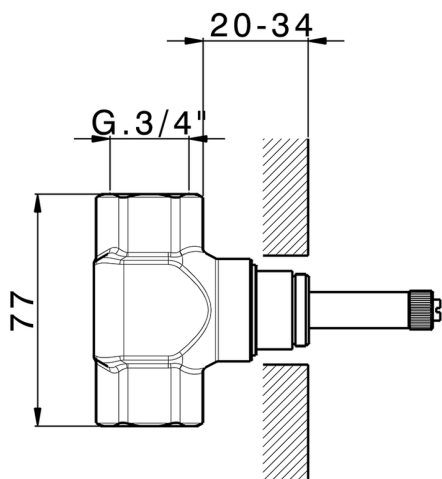

Stopvalve exposed part **CHERIE_CF003310**

MODEL **CF003310**

Stopvalve exposed part, without concealed part, for item ZA003320 - ZA003321, ZA003310 - ZA003311

AVAILABLE FINISHINGS

- 
6T 6T Chrome/Matt Black
- 
7C 7C Gold/Matt Black
- 
7D 7D Polished Nickel/Matt Black
- 
7E 7E Rose Gold/Matt Black

3/4" Stopvalve concealed part, opening clockwise

AVAILABLE FINISHINGS

 **04** 04 Without finishing

CHARACTERISTICS

Concealed **1**

3/4 Stopvalve concealed part CONCEALED_ZA003310

MODEL **ZA003310**

3/4" Stopvalve concealed part, Opening counterclockwise

AVAILABLE FINISHINGS

04 04 Without finishing

CHARACTERISTICS

Concealed **1**

1/2" stopvalve concealed part CONCEALED_ZA003321

MODEL **ZA003321**

1/2" stopvalve concealed part, opening clockwise

AVAILABLE FINISHINGS

 **04** 04 Without finishing

CHARACTERISTICS

Concealed **1**

1/2" stopvalve concealed part CONCEALED_ZA003320

MODEL **ZA003320**

1/2" stopvalve concealed part, opening counterclockwise

AVAILABLE FINISHINGS

 **04** 04 Without finishing