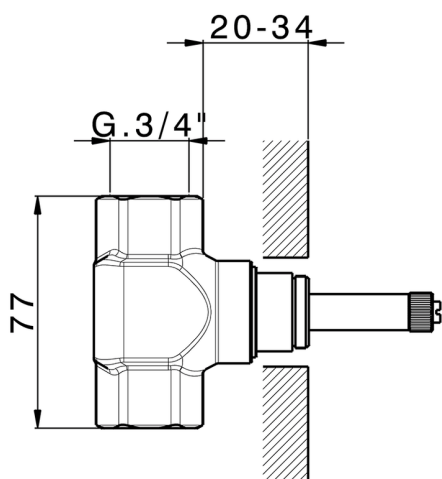

Stopvalve exposed part **CHERIE_CF003310**

MODEL **CF003310**

Stopvalve exposed part, without concealed part, for item ZA003320 - ZA003321, ZA003310 - ZA003311

AVAILABLE FINISHINGS

- 
6T 6T Chrome/Matt Black
- 
7C 7C Gold/Matt Black
- 
7D 7D Polished Nickel/Matt Black
- 
7E 7E Rose Gold/Matt Black

CHARACTERISTICS

Installation **Concealed**

Required concealed parts **ZA003311**

ZA003310

ZA003321

ZA003320

3/4 Stopvalve concealed part CONCEALED_ZA003311

MODEL **ZA003311**

3/4" Stopvalve concealed part, opening clockwise

AVAILABLE FINISHINGS

 **04** 04 Without finishing

CHARACTERISTICS

Concealed **1**

3/4 Stopvalve concealed part CONCEALED_ZA003310

MODEL **ZA003310**

3/4" Stopvalve concealed part, Opening counterclockwise

AVAILABLE FINISHINGS

04 04 Without finishing

CHARACTERISTICS

Concealed **1**

1/2" stopvalve concealed part CONCEALED_ZA003321

MODEL **ZA003321**

1/2" stopvalve concealed part, opening clockwise

AVAILABLE FINISHINGS