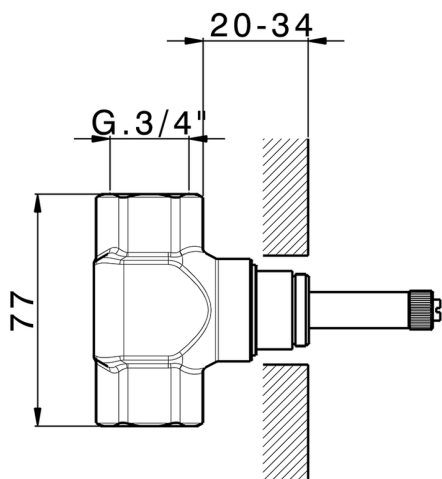

Stopvalve exposed part **CHERIE_CF003310**

MODEL **CF003310**

Stopvalve exposed part, without concealed part, for item ZA003320 - ZA003321, ZA003310 - ZA003311

AVAILABLE FINISHINGS

- 
6T 6T Chrome/Matt Black
- 
7C 7C Gold/Matt Black
- 
7D 7D Polished Nickel/Matt Black
- 
7E 7E Rose Gold/Matt Black

3/4" Stopvalve concealed part, opening clockwise

AVAILABLE FINISHINGS

 **04** 04 Without finishing

CHARACTERISTICS

Concealed **1**

3/4 Stopvalve concealed part CONCEALED_ZA003310

MODEL **ZA003310**

3/4" Stopvalve concealed part, Opening counterclockwise

AVAILABLE FINISHINGS

04 04 Without finishing

CHARACTERISTICS

Concealed **1**

1/2" stopvalve concealed part CONCEALED_ZA003321

MODEL **ZA003321**

1/2" stopvalve concealed part, opening clockwise

AVAILABLE FINISHINGS

 **04** 04 Without finishing

CHARACTERISTICS

Concealed **1**

1/2" stopvalve concealed part CONCEALED_ZA003320

MODEL **ZA003320**

1/2" stopvalve concealed part, opening counterclockwise

AVAILABLE FINISHINGS

04 04 Without finishing