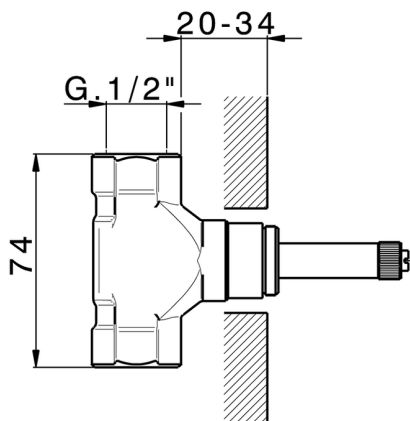

1/2" stopvalve concealed part CONCEALED_ZA003320

MODEL **ZA003320**

1/2" stopvalve concealed part, opening counterclockwise

AVAILABLE FINISHINGS

04 04 Without finishing

CHARACTERISTICS

Concealed **1**

2026-04-04