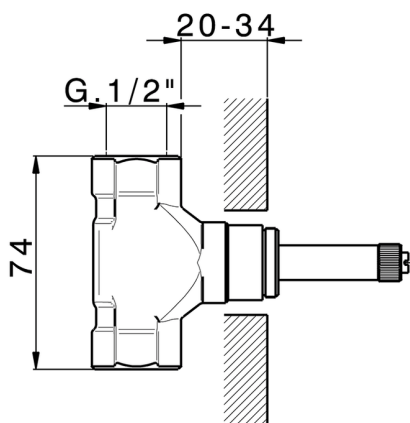

3/4" Stopvalve concealed part, opening clockwise

AVAILABLE FINISHINGS

 **04** 04 Without finishing

CHARACTERISTICS

Concealed **1**

3/4 Stopvalve concealed part CONCEALED_ZA003310

MODEL **ZA003310**

3/4" Stopvalve concealed part, Opening counterclockwise

AVAILABLE FINISHINGS

 **04** 04 Without finishing

CHARACTERISTICS

Concealed **1**

1/2" stopvalve concealed part CONCEALED_ZA003321

MODEL **ZA003321**

1/2" stopvalve concealed part, opening clockwise

AVAILABLE FINISHINGS

 **04** 04 Without finishing

CHARACTERISTICS

Concealed **1**

1/2" stopvalve concealed part CONCEALED_ZA003320

MODEL **ZA003320**

1/2" stopvalve concealed part, opening counterclockwise

AVAILABLE FINISHINGS

 **04** 04 Without finishing