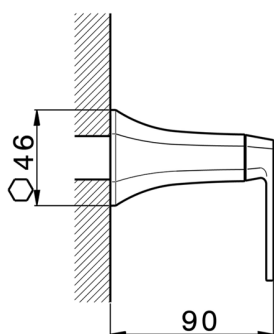

Stopvalve exposed part **CHERIE_CF003310**

MODEL **CF003310**

Stopvalve exposed part, without concealed part, for item ZA003320 - ZA003321, ZA003310 - ZA003311

AVAILABLE FINISHINGS

- 
6T 6T Chrome/Matt Black
- 
7C 7C Gold/Matt Black
- 
7D 7D Polished Nickel/Matt Black
- 
7E 7E Rose Gold/Matt Black

CHARACTERISTICS

Installation **Concealed**

Required concealed parts **ZA003311**

ZA003310

ZA003321

ZA003320

3/4 Stopvalve concealed part CONCEALED_ZA003311

MODEL **ZA003311**

3/4" Stopvalve concealed part, opening clockwise

AVAILABLE FINISHINGS

 **04** 04 Without finishing

CHARACTERISTICS

Concealed **1**

3/4 Stopvalve concealed part CONCEALED_ZA003310

MODEL **ZA003310**

3/4" Stopvalve concealed part, Opening counterclockwise

AVAILABLE FINISHINGS

 **04** 04 Without finishing

CHARACTERISTICS

Concealed **1**

1/2" stopvalve concealed part CONCEALED_ZA003321

MODEL **ZA003321**

1/2" stopvalve concealed part, opening clockwise

AVAILABLE FINISHINGS