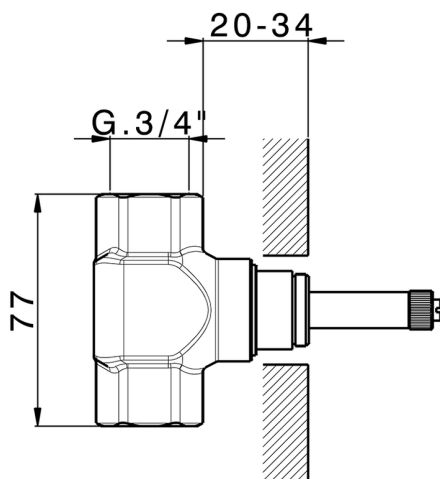

Stopvalve exposed part **CHERIE_CF003310**

MODEL **CF003310**

Stopvalve exposed part, without concealed part, for item ZA003320 - ZA003321, ZA003310 - ZA003311

AVAILABLE FINISHINGS

- 
6T 6T Chrome/Matt Black
- 
7C 7C Gold/Matt Black
- 
7D 7D Polished Nickel/Matt Black
- 
7E 7E Rose Gold/Matt Black

CHARACTERISTICS

Installation **Concealed**

Required concealed parts **ZA003311**

ZA003310

ZA003321

ZA003320

3/4 Stopvalve concealed part CONCEALED_ZA003311

MODEL **ZA003311**

3/4" Stopvalve concealed part, opening clockwise

AVAILABLE FINISHINGS

 **04** 04 Without finishing

CHARACTERISTICS

Concealed **1**

3/4 Stopvalve concealed part CONCEALED_ZA003310

MODEL **ZA003310**

3/4" Stopvalve concealed part, Opening counterclockwise

AVAILABLE FINISHINGS

 **04** 04 Without finishing

CHARACTERISTICS

Concealed **1**

1/2" stopvalve concealed part CONCEALED_ZA003321

MODEL **ZA003321**

1/2" stopvalve concealed part, opening clockwise

AVAILABLE FINISHINGS