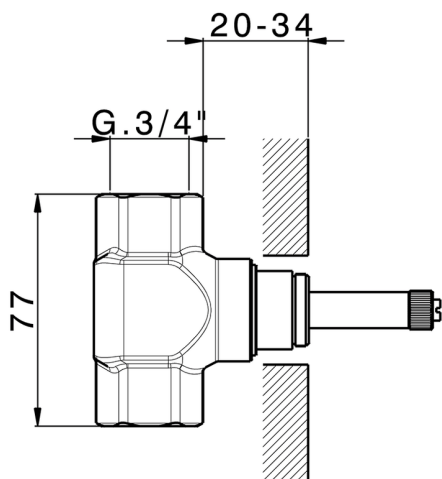

Stopvalve exposed part **CHERIE_CF003310**

MODEL **CF003310**

Stopvalve exposed part, without concealed part, for item ZA003320 - ZA003321, ZA003310 - ZA003311

AVAILABLE FINISHINGS

- 
6T 6T Chrome/Matt Black
- 
7C 7C Gold/Matt Black
- 
7D 7D Polished Nickel/Matt Black
- 
7E 7E Rose Gold/Matt Black

3/4" Stopvalve concealed part, opening clockwise

AVAILABLE FINISHINGS

 **04** 04 Without finishing

CHARACTERISTICS

Concealed **1**

3/4 Stopvalve concealed part CONCEALED_ZA003310

MODEL **ZA003310**

3/4" Stopvalve concealed part, Opening counterclockwise

AVAILABLE FINISHINGS

 **04** 04 Without finishing

CHARACTERISTICS

Concealed **1**

1/2" stopvalve concealed part CONCEALED_ZA003321

MODEL **ZA003321**

1/2" stopvalve concealed part, opening clockwise

AVAILABLE FINISHINGS

 **04** 04 Without finishing

CHARACTERISTICS

Concealed **1**

1/2" stopvalve concealed part CONCEALED_ZA003320

MODEL **ZA003320**

1/2" stopvalve concealed part, opening counterclockwise

AVAILABLE FINISHINGS

 **04** 04 Without finishing