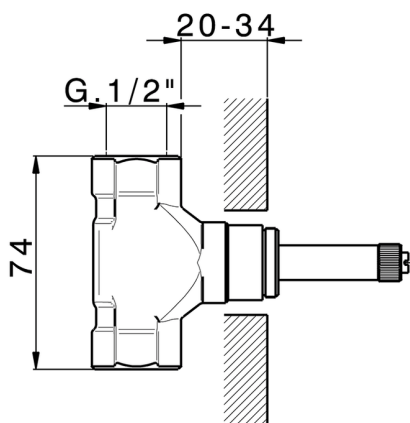

3/4" Stopvalve concealed part, opening clockwise

AVAILABLE FINISHINGS

 **04** 04 Without finishing

CHARACTERISTICS

Concealed **1**

3/4 Stopvalve concealed part CONCEALED_ZA003310

MODEL **ZA003310**

3/4" Stopvalve concealed part, Opening counterclockwise

AVAILABLE FINISHINGS

04 04 Without finishing

CHARACTERISTICS

Concealed **1**

1/2" stopvalve concealed part CONCEALED_ZA003321

MODEL **ZA003321**

1/2" stopvalve concealed part, opening clockwise

AVAILABLE FINISHINGS

 **04** 04 Without finishing

CHARACTERISTICS

Concealed **1**

1/2" stopvalve concealed part CONCEALED_ZA003320

MODEL **ZA003320**

1/2" stopvalve concealed part, opening counterclockwise

AVAILABLE FINISHINGS

04 04 Without finishing