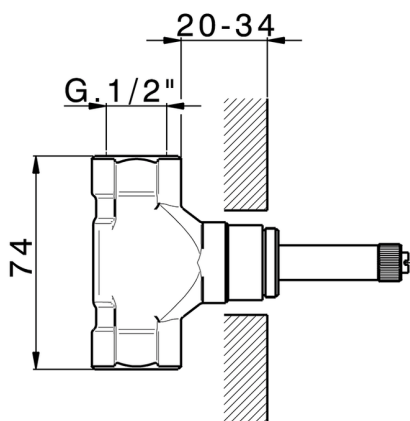

1/2" stopvalve concealed part CONCEALED_ZA003320

MODEL **ZA003320**

1/2" stopvalve concealed part, opening counterclockwise

AVAILABLE FINISHINGS

04 04 Without finishing

CHARACTERISTICS

Concealed **1**

2026-04-04