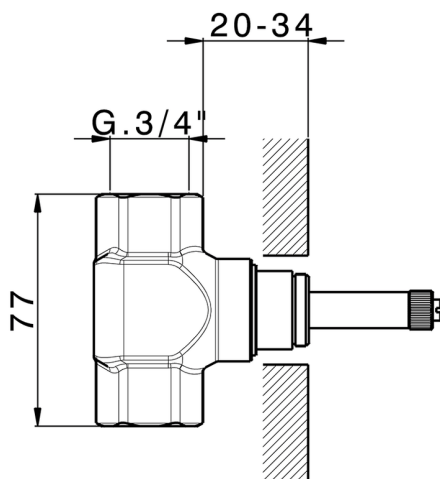

Stopvalve exposed part **CHERIE_CF003310**

MODEL **CF003310**

Stopvalve exposed part, without concealed part, for item ZA003320 - ZA003321, ZA003310 - ZA003311

AVAILABLE FINISHINGS

- 
6T 6T Chrome/Matt Black
- 
7C 7C Gold/Matt Black
- 
7D 7D Polished Nickel/Matt Black
- 
7E 7E Rose Gold/Matt Black

3/4" Stopvalve concealed part, opening clockwise

AVAILABLE FINISHINGS

 **04** 04 Without finishing

CHARACTERISTICS

Concealed **1**

3/4 Stopvalve concealed part CONCEALED_ZA003310

MODEL **ZA003310**

3/4" Stopvalve concealed part, Opening counterclockwise

AVAILABLE FINISHINGS

04 04 Without finishing

CHARACTERISTICS

Concealed **1**

1/2" stopvalve concealed part CONCEALED_ZA003321

MODEL **ZA003321**

1/2" stopvalve concealed part, opening clockwise

AVAILABLE FINISHINGS

 **04** 04 Without finishing

CHARACTERISTICS

Concealed **1**

1/2" stopvalve concealed part CONCEALED_ZA003320

MODEL **ZA003320**

1/2" stopvalve concealed part, opening counterclockwise

AVAILABLE FINISHINGS

 **04** 04 Without finishing