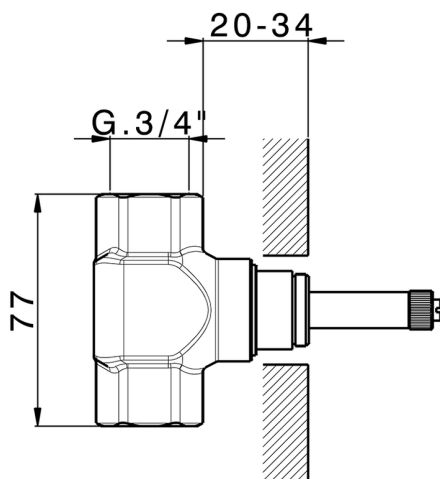

Stopvalve exposed part **CHERIE_CF003310**

MODEL **CF003310**

Stopvalve exposed part, without concealed part, for item ZA003320 - ZA003321, ZA003310 - ZA003311

AVAILABLE FINISHINGS

- 
6T 6T Chrome/Matt Black
- 
7C 7C Gold/Matt Black
- 
7D 7D Polished Nickel/Matt Black
- 
7E 7E Rose Gold/Matt Black

CHARACTERISTICS

Installation **Concealed**

Required concealed parts **ZA003311**

ZA003310

ZA003321

ZA003320

3/4 Stopvalve concealed part CONCEALED_ZA003311

MODEL **ZA003311**

3/4" Stopvalve concealed part, opening clockwise

AVAILABLE FINISHINGS

 **04** 04 Without finishing

CHARACTERISTICS

Concealed **1**

3/4 Stopvalve concealed part CONCEALED_ZA003310

MODEL **ZA003310**

3/4" Stopvalve concealed part, Opening counterclockwise

AVAILABLE FINISHINGS

04 04 Without finishing

CHARACTERISTICS

Concealed **1**

1/2" stopvalve concealed part CONCEALED_ZA003321

MODEL **ZA003321**

1/2" stopvalve concealed part, opening clockwise

AVAILABLE FINISHINGS