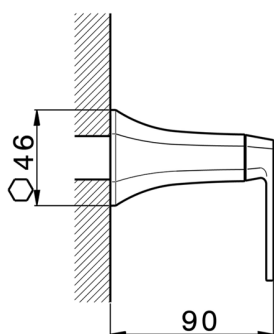

Stopvalve exposed part **CHERIE_CF003310**

MODEL **CF003310**

Stopvalve exposed part, without concealed part, for item ZA003320 - ZA003321, ZA003310 - ZA003311

AVAILABLE FINISHINGS

- 
6T 6T Chrome/Matt Black
- 
7C 7C Gold/Matt Black
- 
7D 7D Polished Nickel/Matt Black
- 
7E 7E Rose Gold/Matt Black

CHARACTERISTICS

Installation **Concealed**

Required concealed parts **ZA003311**

ZA003310

ZA003321

ZA003320

3/4 Stopvalve concealed part CONCEALED_ZA003311

MODEL **ZA003311**

3/4" Stopvalve concealed part, opening clockwise

AVAILABLE FINISHINGS

 **04** 04 Without finishing

CHARACTERISTICS

Concealed **1**

3/4 Stopvalve concealed part CONCEALED_ZA003310

MODEL **ZA003310**

3/4" Stopvalve concealed part, Opening counterclockwise

AVAILABLE FINISHINGS

04 04 Without finishing

CHARACTERISTICS

Concealed **1**

1/2" stopvalve concealed part CONCEALED_ZA003321

MODEL **ZA003321**

1/2" stopvalve concealed part, opening clockwise

AVAILABLE FINISHINGS