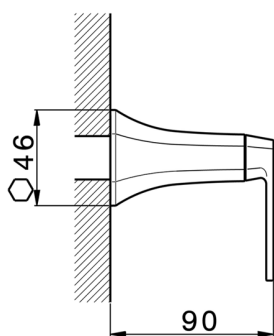

Stopvalve exposed part **CHERIE_CF003310**

MODEL **CF003310**

Stopvalve exposed part, without concealed part, for item ZA003320 - ZA003321, ZA003310 - ZA003311

AVAILABLE FINISHINGS

- 
6T 6T Chrome/Matt Black
- 
7C 7C Gold/Matt Black
- 
7D 7D Polished Nickel/Matt Black
- 
7E 7E Rose Gold/Matt Black

CHARACTERISTICS

Installation **Concealed**

Required concealed parts **ZA003311**

ZA003310

ZA003321

ZA003320

3/4 Stopvalve concealed part CONCEALED_ZA003311

MODEL **ZA003311**

3/4" Stopvalve concealed part, opening clockwise

AVAILABLE FINISHINGS

 **04** 04 Without finishing

CHARACTERISTICS

Concealed **1**

3/4 Stopvalve concealed part CONCEALED_ZA003310

MODEL **ZA003310**

3/4" Stopvalve concealed part, Opening counterclockwise

AVAILABLE FINISHINGS

 **04** 04 Without finishing

CHARACTERISTICS

Concealed **1**

1/2" stopvalve concealed part CONCEALED_ZA003321

MODEL **ZA003321**

1/2" stopvalve concealed part, opening clockwise

AVAILABLE FINISHINGS