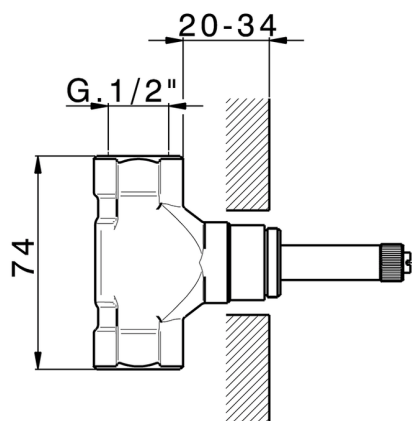

3/4" Stopvalve concealed part, opening clockwise

AVAILABLE FINISHINGS

 **04** 04 Without finishing

CHARACTERISTICS

Concealed **1**

3/4 Stopvalve concealed part CONCEALED_ZA003310

MODEL **ZA003310**

3/4" Stopvalve concealed part, Opening counterclockwise

AVAILABLE FINISHINGS

04 04 Without finishing

CHARACTERISTICS

Concealed **1**

1/2" stopvalve concealed part CONCEALED_ZA003321

MODEL **ZA003321**

1/2" stopvalve concealed part, opening clockwise

AVAILABLE FINISHINGS

 **04** 04 Without finishing

CHARACTERISTICS

Concealed **1**

1/2" stopvalve concealed part CONCEALED_ZA003320

MODEL **ZA003320**

1/2" stopvalve concealed part, opening counterclockwise

AVAILABLE FINISHINGS

 **04** 04 Without finishing