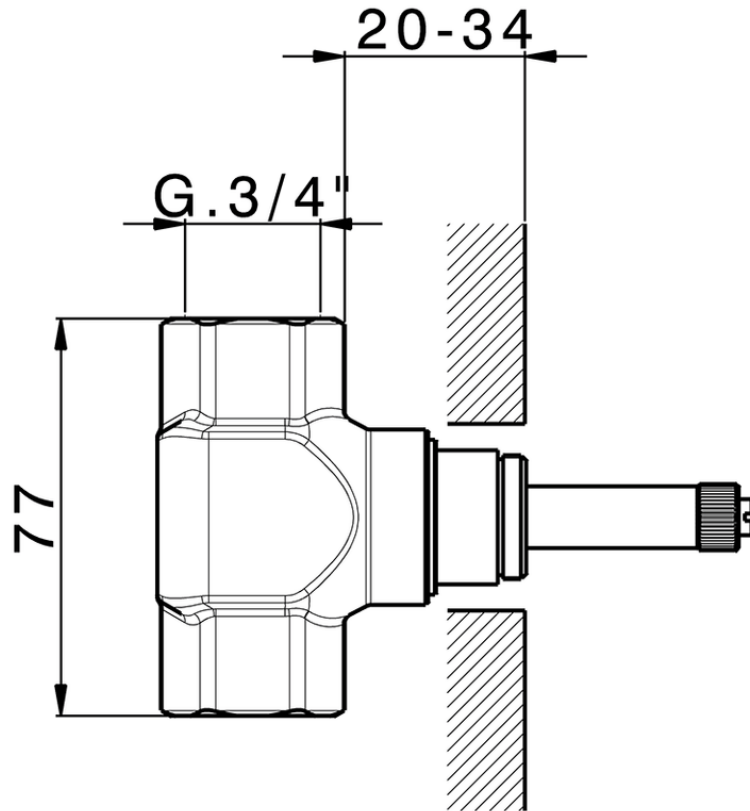

**Stopvalve exposed part CHERIE\_CF003310**

CF003310

<https://en.cisal.it/stopvalve-exposed-part-cherie-cf003310>

ZA003311

<https://en.cisal.it/3-4-stopvalve-concealed-part-concealed-za003311>

ZA003310

<https://en.cisal.it/3-4-stopvalve-concealed-part-concealed-za003310>

ZA003321

<https://en.cisal.it/1-2-stopvalve-concealed-part-concealed-za003321>

ZA003320

<https://en.cisal.it/1-2-stopvalve-concealed-part-concealed-za003320>

2026-05-15