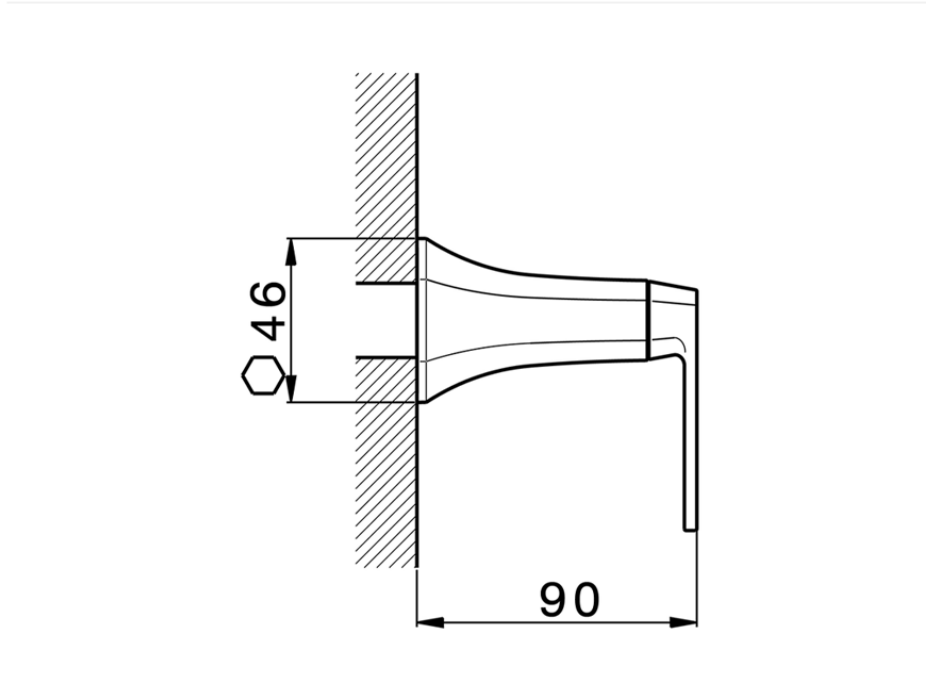

**Stopvalve exposed part CHERIE\_CF003310**

CF003310

<https://en.cisal.it/stopvalve-exposed-part-cherie-cf003310>

ZA003311

<https://en.cisal.it/3-4-stopvalve-concealed-part-concealed-za003311>

ZA003310

<https://en.cisal.it/3-4-stopvalve-concealed-part-concealed-za003310>