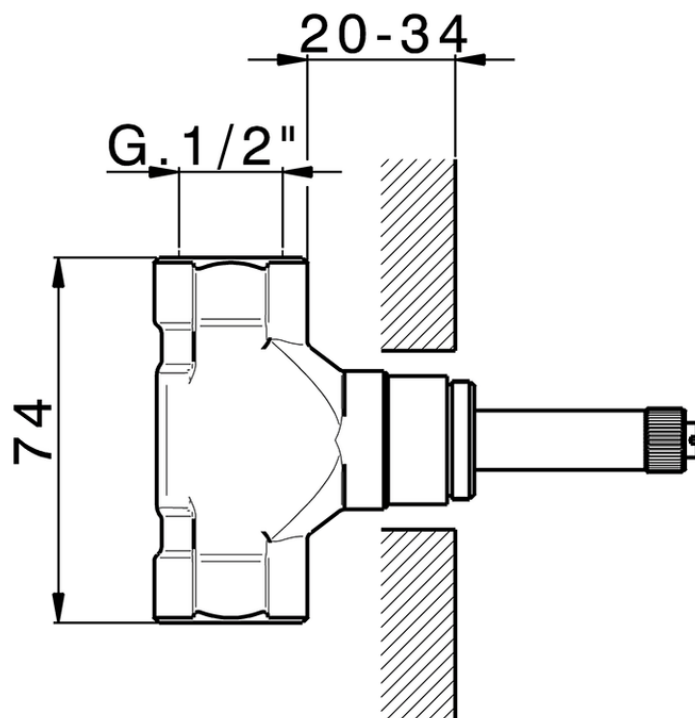

**Stopvalve exposed part CHERIE\_CF003310**

CF003310

<https://en.cisal.it/stopvalve-exposed-part-cherie-cf003310>

ZA003311

<https://en.cisal.it/3-4-stopvalve-concealed-part-concealed-za003311>

ZA003310

<https://en.cisal.it/3-4-stopvalve-concealed-part-concealed-za003310>

ZA003321

<https://en.cisal.it/1-2-stopvalve-concealed-part-concealed-za003321>

ZA003320

<https://en.cisal.it/1-2-stopvalve-concealed-part-concealed-za003320>

2026-05-15