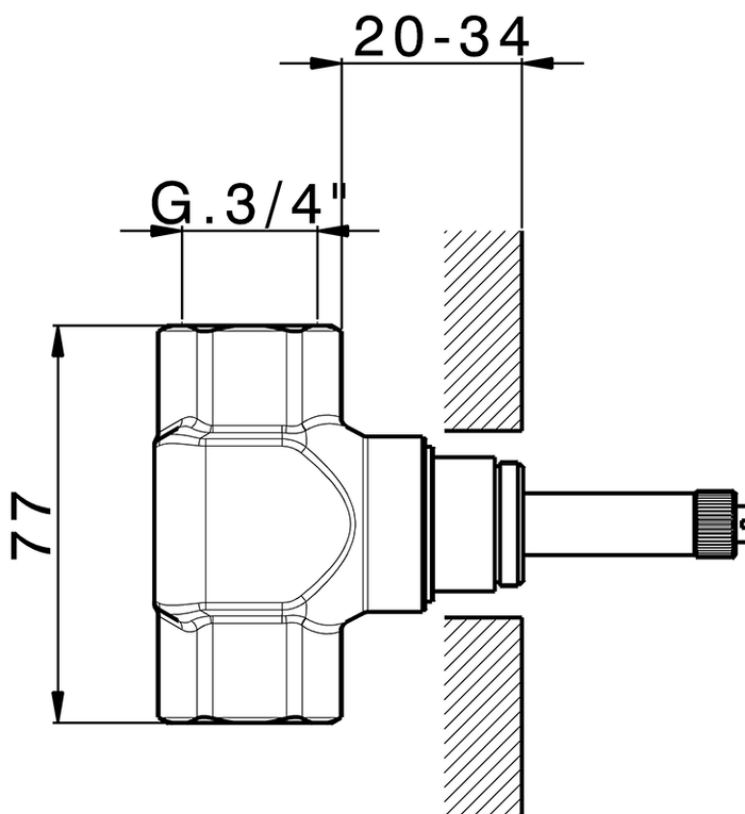

**Stopvalve exposed part CHERIE\_CF003310**

CF003310

<https://en.cisal.it/stopvalve-exposed-part-cherie-cf003310>

ZA003311

<https://en.cisal.it/3-4-stopvalve-concealed-part-concealed-za003311>

ZA003310

<https://en.cisal.it/3-4-stopvalve-concealed-part-concealed-za003310>

ZA003321

<https://en.cisal.it/1-2-stopvalve-concealed-part-concealed-za003321>

ZA003320

<https://en.cisal.it/1-2-stopvalve-concealed-part-concealed-za003320>

2026-06-24