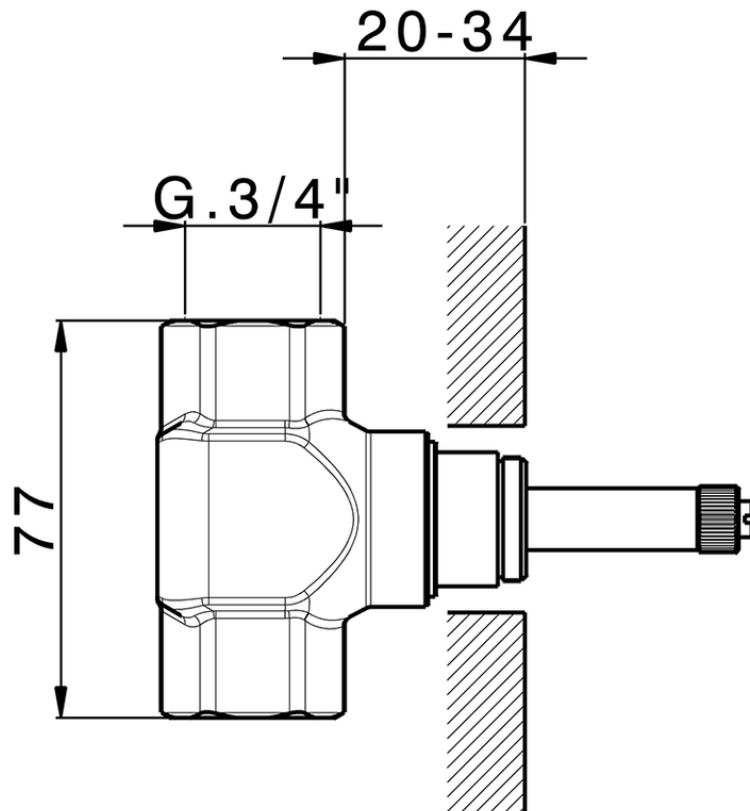

**Stopvalve exposed part CHERIE\_CF003310**

CF003310

<https://en.cisal.it/stopvalve-exposed-part-cherie-cf003310>

ZA003311

<https://en.cisal.it/3-4-stopvalve-concealed-part-concealed-za003311>

ZA003310

<https://en.cisal.it/3-4-stopvalve-concealed-part-concealed-za003310>

ZA003321

<https://en.cisal.it/1-2-stopvalve-concealed-part-concealed-za003321>

ZA003320

<https://en.cisal.it/1-2-stopvalve-concealed-part-concealed-za003320>

2026-06-24