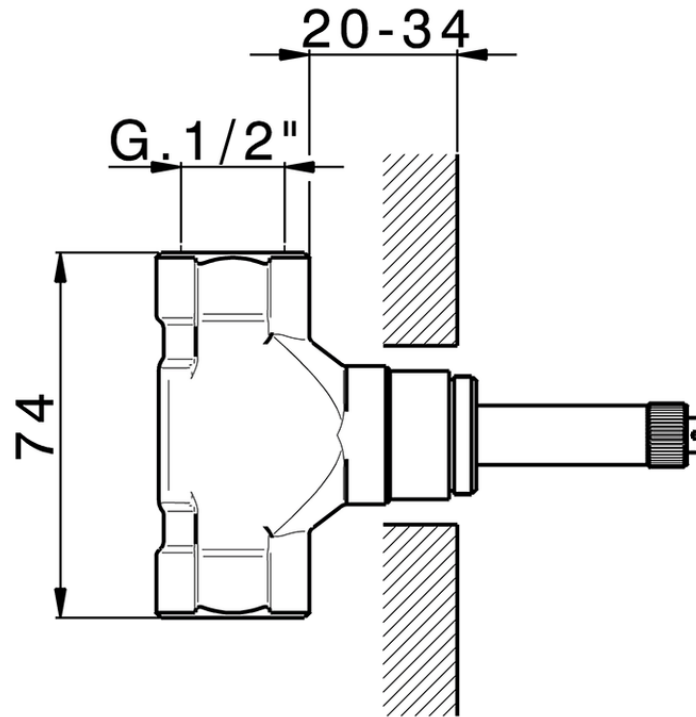

**Stopvalve exposed part CHERIE\_CF003310**

CF003310

<https://en.cisal.it/stopvalve-exposed-part-cherie-cf003310>

ZA003311

<https://en.cisal.it/3-4-stopvalve-concealed-part-concealed-za003311>

ZA003310

<https://en.cisal.it/3-4-stopvalve-concealed-part-concealed-za003310>

ZA003321

<https://en.cisal.it/1-2-stopvalve-concealed-part-concealed-za003321>

ZA003320

<https://en.cisal.it/1-2-stopvalve-concealed-part-concealed-za003320>

2026-06-24