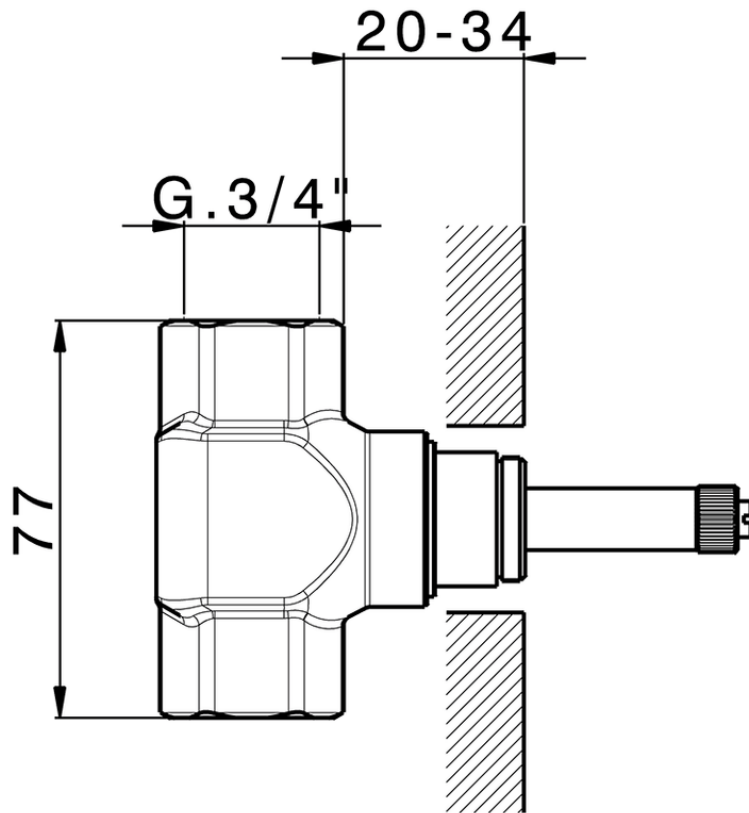

**Stopvalve exposed part CHERIE\_CF003310**

CF003310

<https://en.cisal.it/stopvalve-exposed-part-cherie-cf003310>

ZA003311

<https://en.cisal.it/3-4-stopvalve-concealed-part-concealed-za003311>

ZA003310

<https://en.cisal.it/3-4-stopvalve-concealed-part-concealed-za003310>

ZA003321

<https://en.cisal.it/1-2-stopvalve-concealed-part-concealed-za003321>

ZA003320

<https://en.cisal.it/1-2-stopvalve-concealed-part-concealed-za003320>

2026-05-15