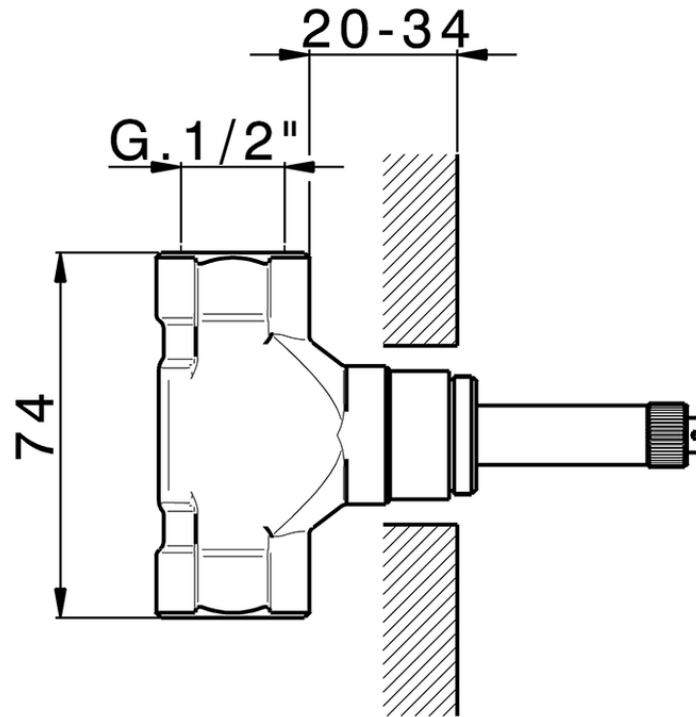

**Stopvalve exposed part CHERIE\_CF003310**

CF003310

<https://en.cisal.it/stopvalve-exposed-part-cherie-cf003310>

ZA003311

<https://en.cisal.it/3-4-stopvalve-concealed-part-concealed-za003311>

ZA003310

<https://en.cisal.it/3-4-stopvalve-concealed-part-concealed-za003310>

ZA003321

<https://en.cisal.it/1-2-stopvalve-concealed-part-concealed-za003321>

ZA003320

<https://en.cisal.it/1-2-stopvalve-concealed-part-concealed-za003320>

2026-05-15