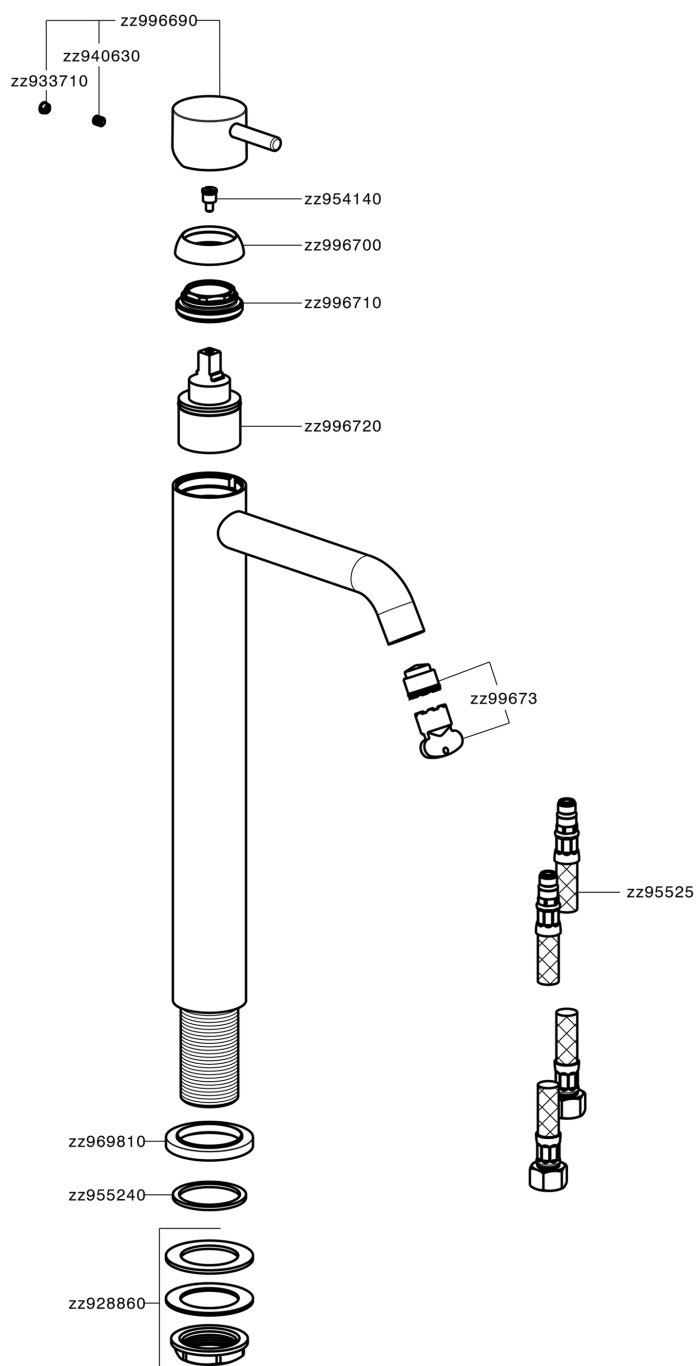

Single lever tall basin mixer NUOVA LESS_LN004540

LN004540

<https://en.cisal.it/single-lever-tall-basin-mixer-nuova-less-ln004540>

2026-06-05