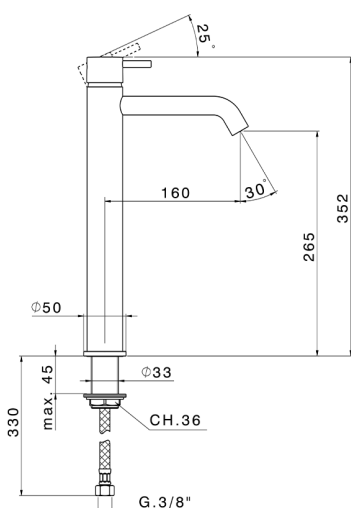

## Single lever tall basin mixer NUOVA LESS\_LN004540

MODEL **LN004540**

Single lever tall basin mixer, without automatic pop-up waste, G.3/8" stainless steel flexible hose

### CHARACTERISTICS

Cartridge Spare Parts **ZZ99672000**

**35 mm Cartridge**

### EcoStop

EcoStop feature limits water flow to approximately 50% of maximum output with one point of resistance on setting. Push slightly past the middle stop only when full water output is required. This will save water up to 50%.

## Single lever tall basin mixer NUOVA LESS\_LN004540

LN004540

<https://en.cisal.it/single-lever-tall-basin-mixer-nuova-less-ln004540>

2026-06-05