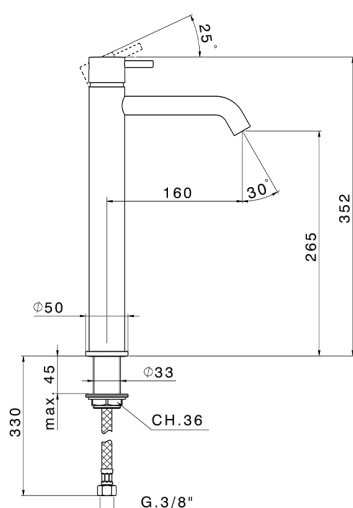

Single lever tall basin mixer NUOVA LESS_LN004540

MODEL **LN004540**

Single lever tall basin mixer, without automatic pop-up waste, G.3/8" stainless steel flexible hose

AVAILABLE FINISHINGS

-  **21** 21 Chrome
-  **2F** 2F Brushed Nickel
-  **40** 40 Matt Black
-  **4Q** 4Q Matt White

CHARACTERISTICS

Cartridge Spare Parts **ZZ99672000**

35 mm Cartridge

EcoStop

EcoStop feature limits water flow to approximately 50% of maximum output with one point of resistance on setting. Push slightly past the middle stop only when full water output is required. This will save water up to 50%.

Single lever tall basin mixer NUOVA LESS_LN004540

LN004540

<https://en.cisal.it/single-lever-tall-basin-mixer-nuova-less-ln004540>

2026-06-25