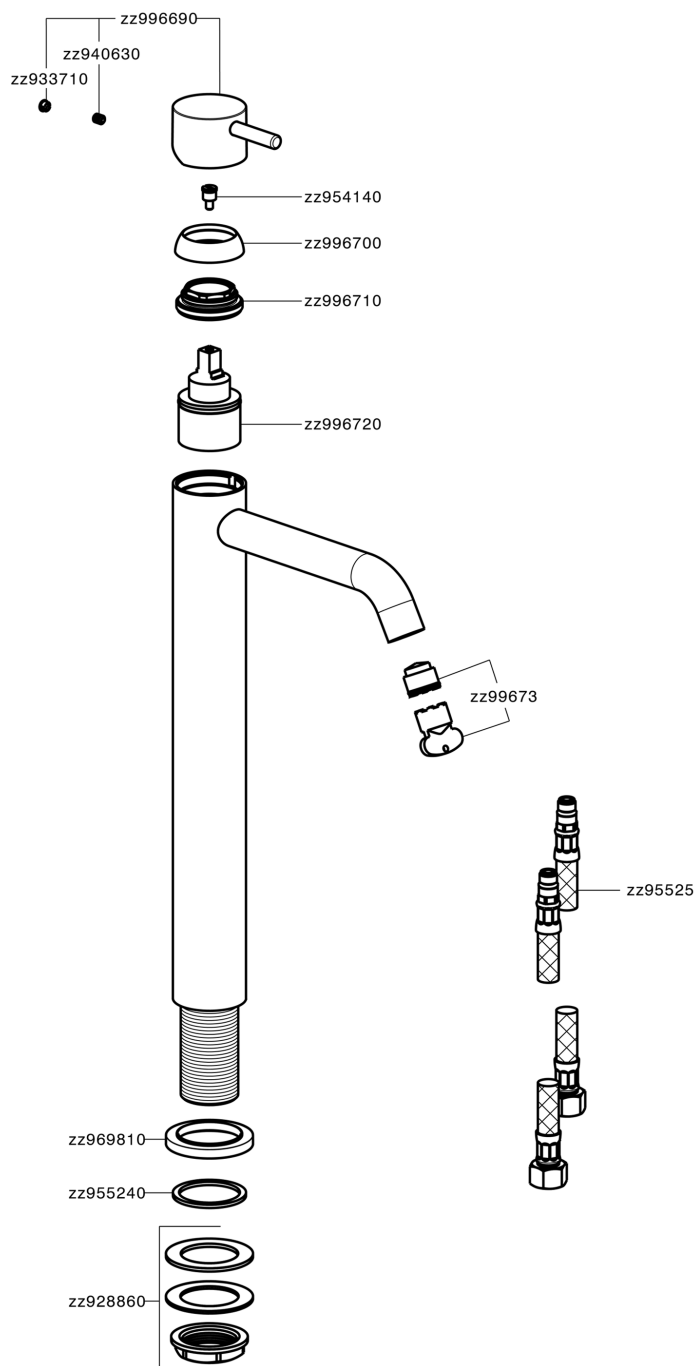

## Single lever tall basin mixer NUOVA LESS\_LN004540

MODEL **LN004540**

Single lever tall basin mixer, without automatic pop-up waste, G.3/8" stainless steel flexible hose

### CHARACTERISTICS

Cartridge Spare Parts **ZZ99672000**

**35 mm Cartridge**

### EcoStop

EcoStop feature limits water flow to approximately 50% of maximum output with one point of resistance on setting. Push slightly past the middle stop only when full water output is required. This will save water up to 50%.

## Single lever tall basin mixer NUOVA LESS\_LN004540

LN004540

<https://en.cisal.it/single-lever-tall-basin-mixer-nuova-less-ln004540>

2026-06-05