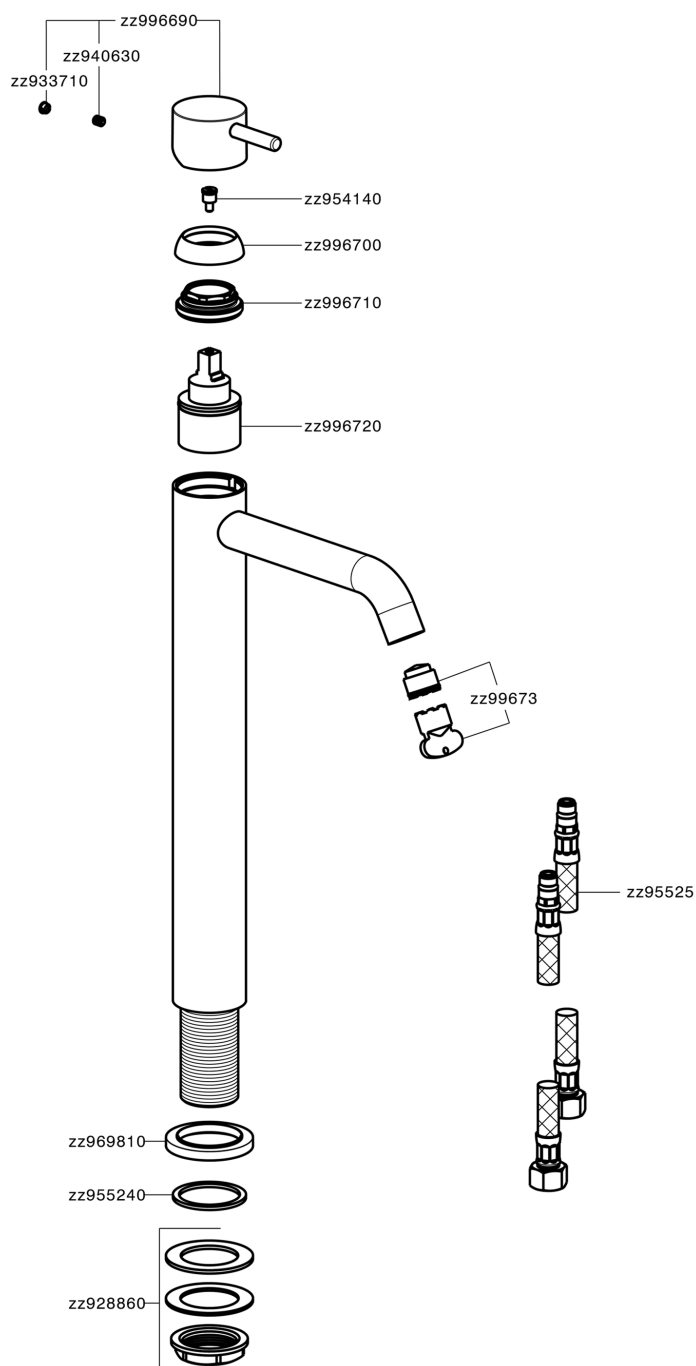

Single lever tall basin mixer NUOVA LESS_LN004540

LN004540

<https://en.cisal.it/single-lever-tall-basin-mixer-nuova-less-ln004540>

2026-04-26