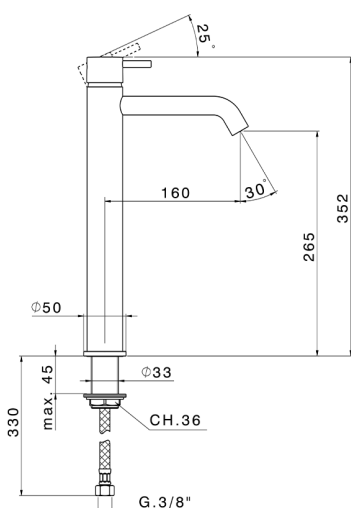

## Single lever tall basin mixer NUOVA LESS\_LN004540

MODEL **LN004540**

Single lever tall basin mixer, without automatic pop-up waste, G.3/8" stainless steel flexible hose

### CHARACTERISTICS

Cartridge Spare Parts **ZZ99672000**

**35 mm Cartridge**

### EcoStop

EcoStop feature limits water flow to approximately 50% of maximum output with one point of resistance on setting. Push slightly past the middle stop only when full water output is required. This will save water up to 50%.

## Single lever tall basin mixer NUOVA LESS\_LN004540

LN004540

<https://en.cisal.it/single-lever-tall-basin-mixer-nuova-less-ln004540>

2026-04-26