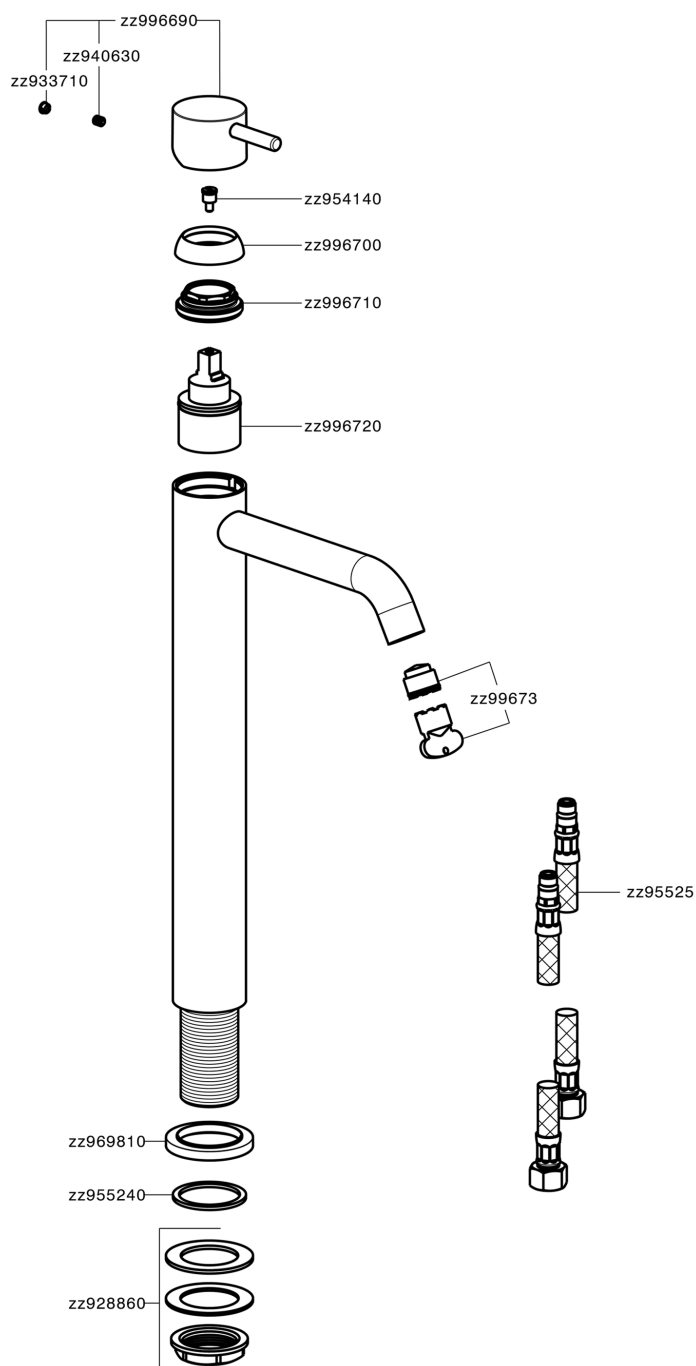

## Single lever tall basin mixer NUOVA LESS\_LN004540

MODEL **LN004540**

Single lever tall basin mixer, without automatic pop-up waste, G.3/8" stainless steel flexible hose

### CHARACTERISTICS

Cartridge Spare Parts **ZZ99672000**

**35 mm Cartridge**

### EcoStop

EcoStop feature limits water flow to approximately 50% of maximum output with one point of resistance on setting. Push slightly past the middle stop only when full water output is required. This will save water up to 50%.

## Single lever tall basin mixer NUOVA LESS\_LN004540

LN004540

<https://en.cisal.it/single-lever-tall-basin-mixer-nuova-less-ln004540>

2026-04-26