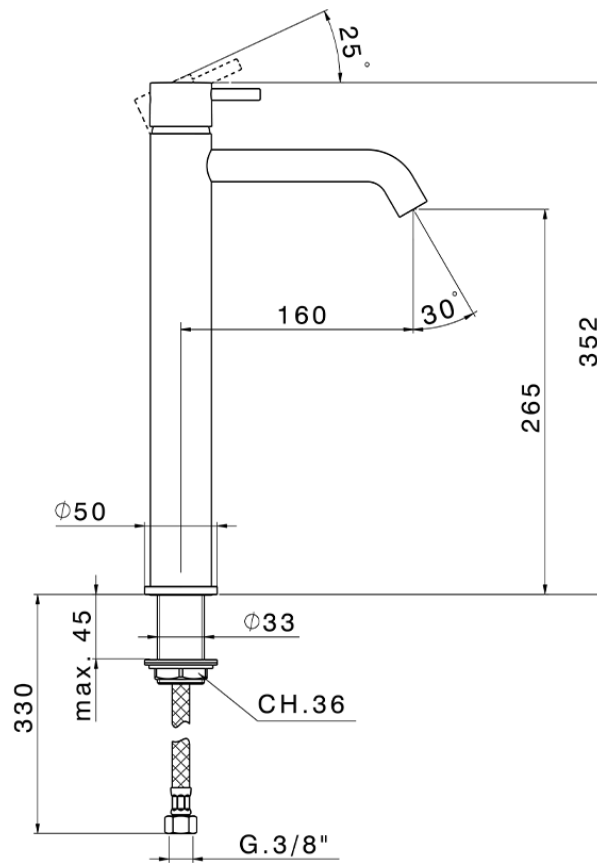

## Single lever tall basin mixer NUOVA LESS\_LN004540

LN004540

<https://en.cisal.it/single-lever-tall-basin-mixer-nuova-less-ln004540>

2026-06-25