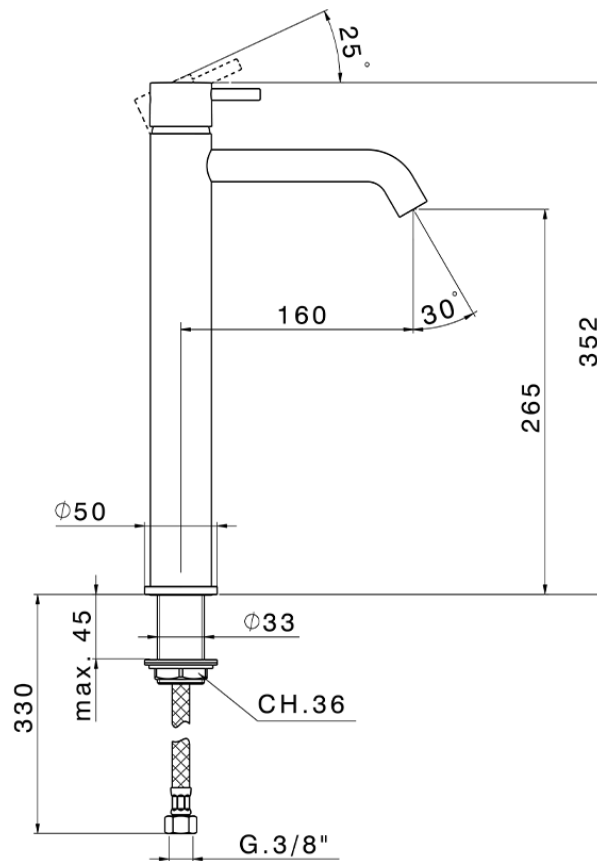

Single lever tall basin mixer NUOVA LESS_LN004540

LN004540

<https://en.cisal.it/single-lever-tall-basin-mixer-nuova-less-ln004540>

2026-04-26