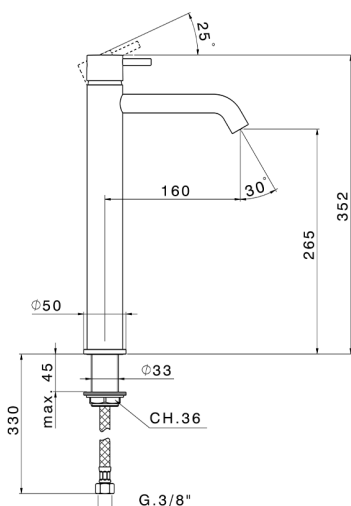

Single lever tall basin mixer NUOVA LESS_LN004540

MODEL **LN004540**

Single lever tall basin mixer, without automatic pop-up waste, G.3/8" stainless steel flexible hose

AVAILABLE FINISHINGS

-  **21** 21 Chrome
-  **2F** 2F Brushed Nickel
-  **40** 40 Matt Black
-  **4Q** 4Q Matt White

CHARACTERISTICS

Cartridge Spare Parts **ZZ99672000**

35 mm Cartridge

EcoStop

EcoStop feature limits water flow to approximately 50% of maximum output with one point of resistance on setting. Push slightly past the middle stop only when full water output is required. This will save water up to 50%.

Single lever tall basin mixer NUOVA LESS_LN004540

LN004540

<https://en.cisal.it/single-lever-tall-basin-mixer-nuova-less-ln004540>

2026-06-25