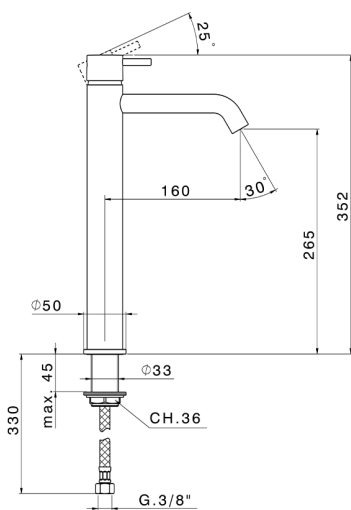

## Single lever tall basin mixer NUOVA LESS\_LN004540

MODEL **LN004540**

Single lever tall basin mixer, without automatic pop-up waste, G.3/8" stainless steel flexible hose

### CHARACTERISTICS

Cartridge Spare Parts **ZZ99672000**

**35 mm Cartridge**

### EcoStop

EcoStop feature limits water flow to approximately 50% of maximum output with one point of resistance on setting. Push slightly past the middle stop only when full water output is required. This will save water up to 50%.

## Single lever tall basin mixer NUOVA LESS\_LN004540

LN004540

<https://en.cisal.it/single-lever-tall-basin-mixer-nuova-less-ln004540>

2026-06-05