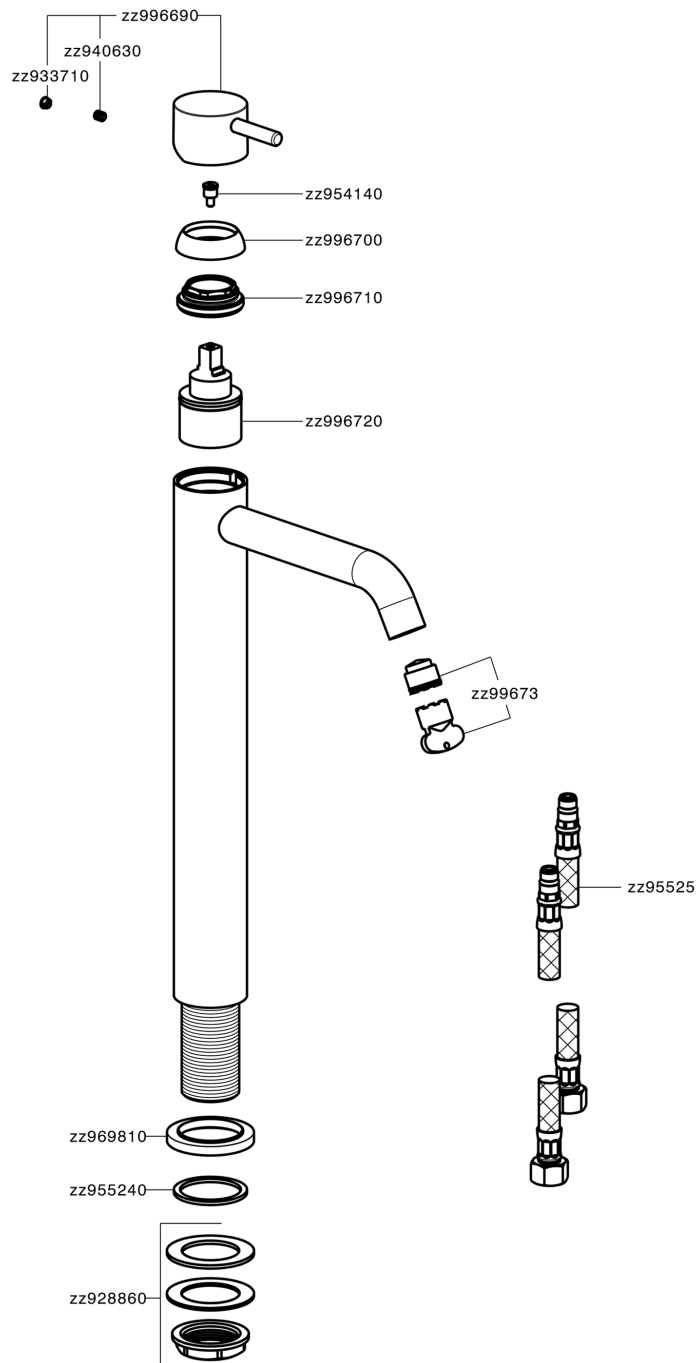

## Single lever tall basin mixer NUOVA LESS\_LN004540

MODEL **LN004540**

Single lever tall basin mixer, without automatic pop-up waste, G.3/8" stainless steel flexible hose

### CHARACTERISTICS

Cartridge Spare Parts **ZZ99672000**

**35 mm Cartridge**

### EcoStop

EcoStop feature limits water flow to approximately 50% of maximum output with one point of resistance on setting. Push slightly past the middle stop only when full water output is required. This will save water up to 50%.

## Single lever tall basin mixer NUOVA LESS\_LN004540

LN004540

<https://en.cisal.it/single-lever-tall-basin-mixer-nuova-less-ln004540>

2026-06-05