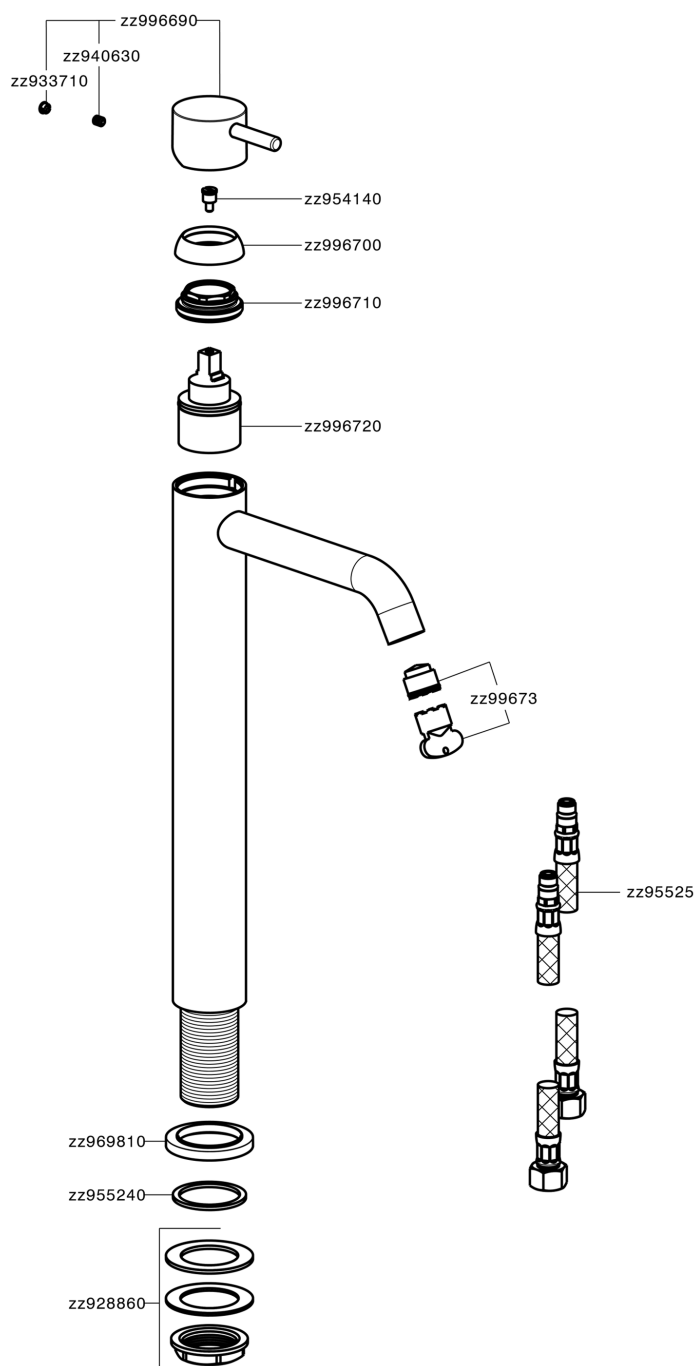

## Single lever tall basin mixer NUOVA LESS\_LN004540

LN004540

<https://en.cisal.it/single-lever-tall-basin-mixer-nuova-less-ln004540>

2026-06-25