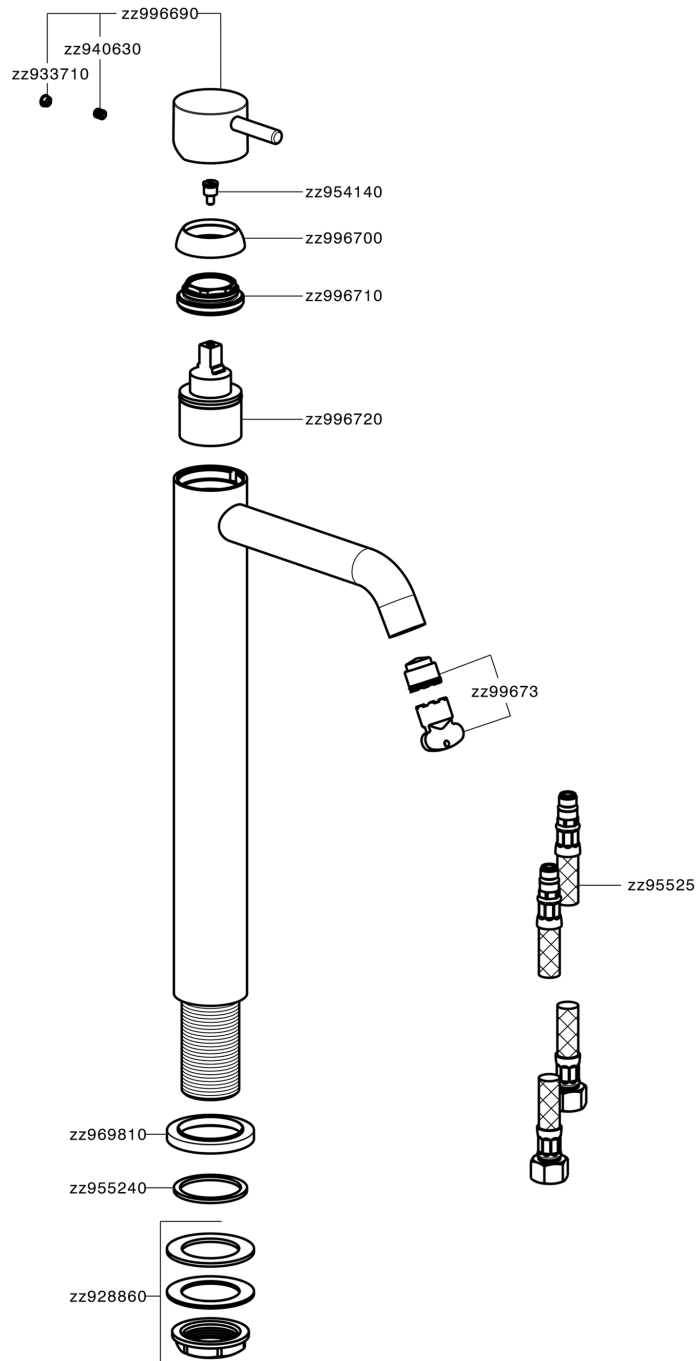

Single lever tall basin mixer NUOVA LESS_LN004540

LN004540

<https://en.cisal.it/single-lever-tall-basin-mixer-nuova-less-ln004540>

2026-04-26