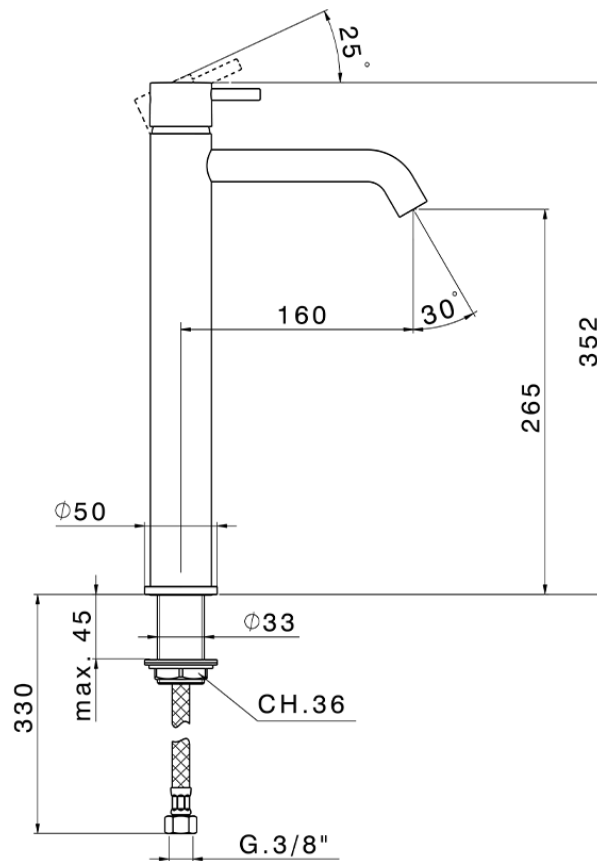

## Single lever tall basin mixer NUOVA LESS\_LN004540

LN004540

<https://en.cisal.it/single-lever-tall-basin-mixer-nuova-less-ln004540>

2026-06-05