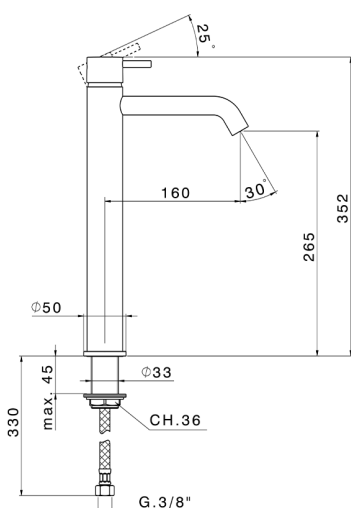

## Single lever tall basin mixer NUOVA LESS\_LN004540

MODEL **LN004540**

Single lever tall basin mixer, without automatic pop-up waste, G.3/8" stainless steel flexible hose

### CHARACTERISTICS

Cartridge Spare Parts **ZZ99672000**

**35 mm Cartridge**

### EcoStop

EcoStop feature limits water flow to approximately 50% of maximum output with one point of resistance on setting. Push slightly past the middle stop only when full water output is required. This will save water up to 50%.

## Single lever tall basin mixer NUOVA LESS\_LN004540

LN004540

<https://en.cisal.it/single-lever-tall-basin-mixer-nuova-less-ln004540>

2026-04-06