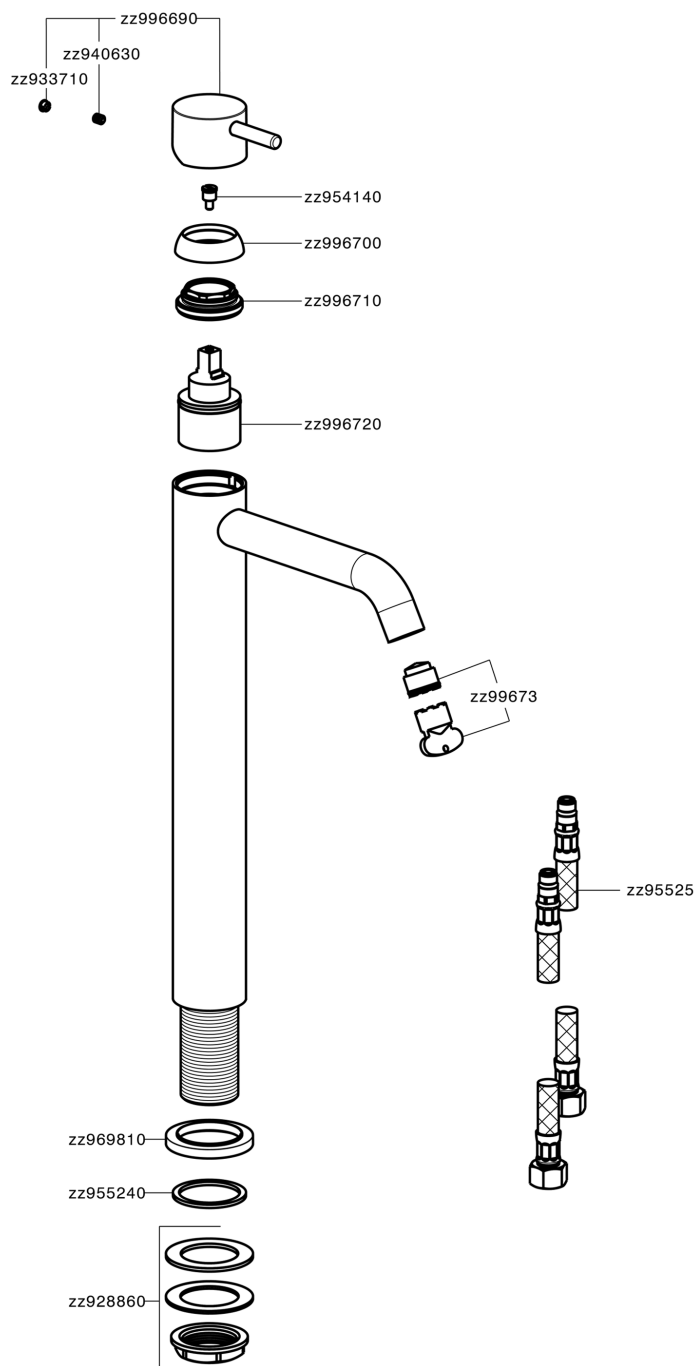

Single lever tall basin mixer NUOVA LESS_LN004540

MODEL **LN004540**

Single lever tall basin mixer, without automatic pop-up waste, G.3/8" stainless steel flexible hose

AVAILABLE FINISHINGS

-  **21** 21 Chrome
-  **2F** 2F Brushed Nickel
-  **40** 40 Matt Black
-  **4Q** 4Q Matt White

CHARACTERISTICS

Cartridge Spare Parts **ZZ99672000**

35 mm Cartridge

EcoStop

EcoStop feature limits water flow to approximately 50% of maximum output with one point of resistance on setting. Push slightly past the middle stop only when full water output is required. This will save water up to 50%.

Single lever tall basin mixer NUOVA LESS_LN004540

LN004540

<https://en.cisal.it/single-lever-tall-basin-mixer-nuova-less-ln004540>

2026-06-15