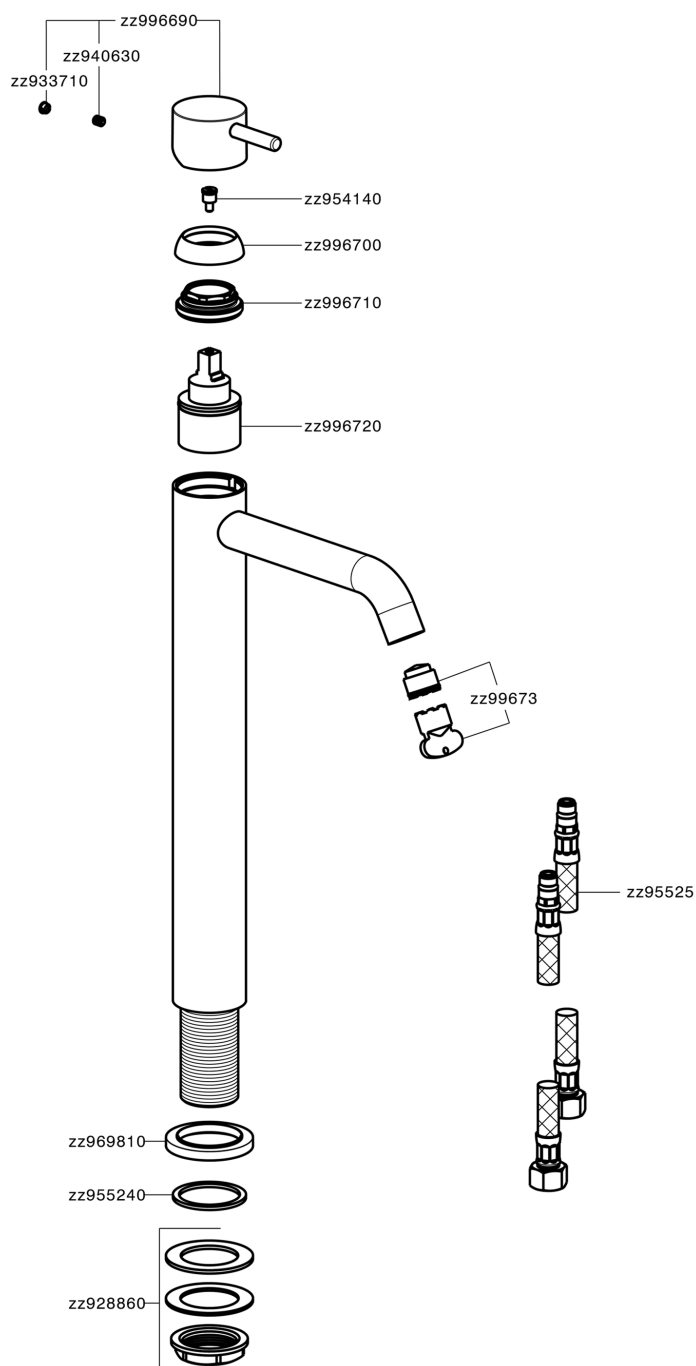

## Single lever tall basin mixer NUOVA LESS\_LN004540

MODEL **LN004540**

Single lever tall basin mixer, without automatic pop-up waste, G.3/8" stainless steel flexible hose

### CHARACTERISTICS

Cartridge Spare Parts **ZZ99672000**

**35 mm Cartridge**

### EcoStop

EcoStop feature limits water flow to approximately 50% of maximum output with one point of resistance on setting. Push slightly past the middle stop only when full water output is required. This will save water up to 50%.

## Single lever tall basin mixer NUOVA LESS\_LN004540

LN004540

<https://en.cisal.it/single-lever-tall-basin-mixer-nuova-less-ln004540>

2026-04-06