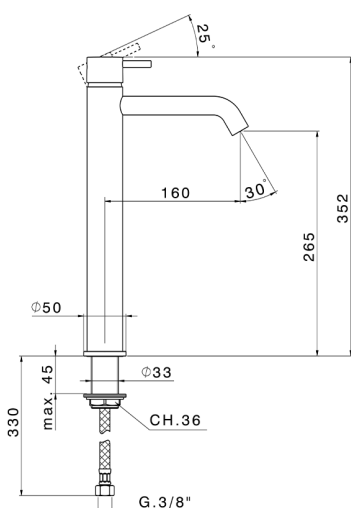

Single lever tall basin mixer NUOVA LESS_LN004540

MODEL **LN004540**

Single lever tall basin mixer, without automatic pop-up waste, G.3/8" stainless steel flexible hose

AVAILABLE FINISHINGS

-  **21** 21 Chrome
-  **2F** 2F Brushed Nickel
-  **40** 40 Matt Black
-  **4Q** 4Q Matt White

CHARACTERISTICS

Cartridge Spare Parts **ZZ99672000**

35 mm Cartridge

EcoStop

EcoStop feature limits water flow to approximately 50% of maximum output with one point of resistance on setting. Push slightly past the middle stop only when full water output is required. This will save water up to 50%.

Single lever tall basin mixer NUOVA LESS_LN004540

LN004540

<https://en.cisal.it/single-lever-tall-basin-mixer-nuova-less-ln004540>

2026-06-15