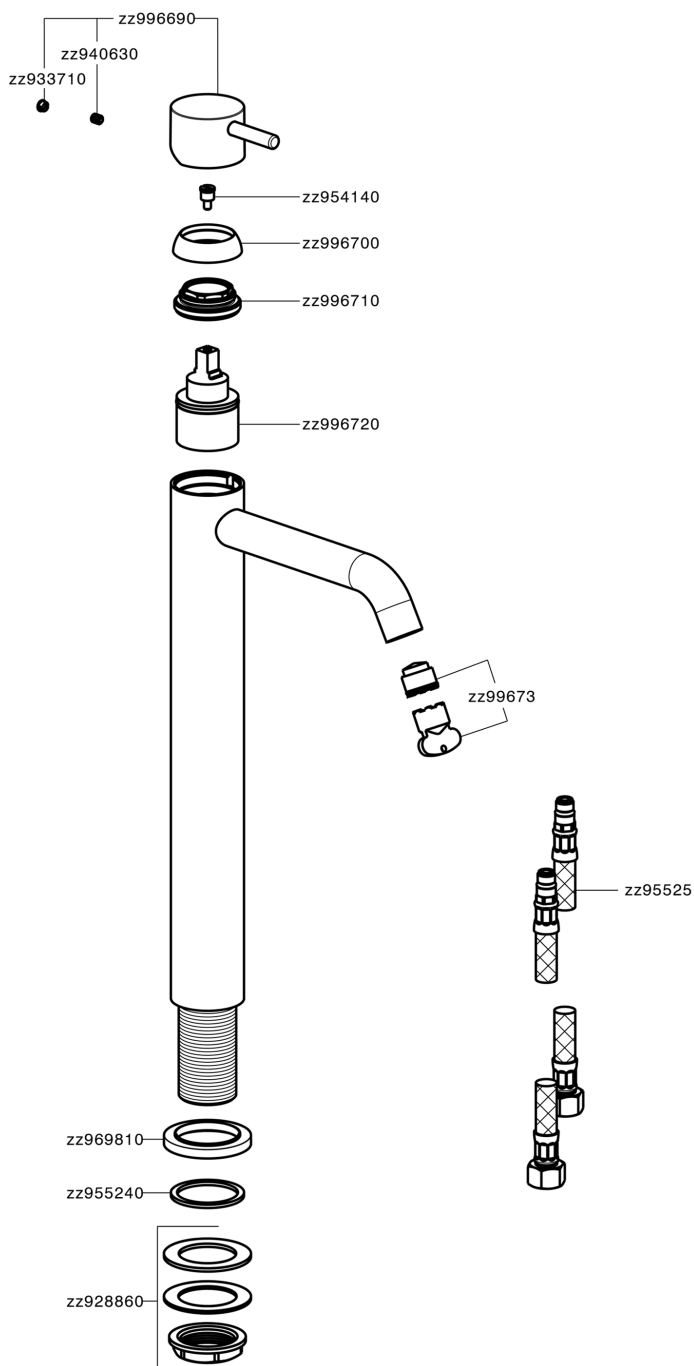

Single lever tall basin mixer NUOVA LESS_LN004540

LN004540

<https://en.cisal.it/single-lever-tall-basin-mixer-nuova-less-ln004540>

2026-04-06