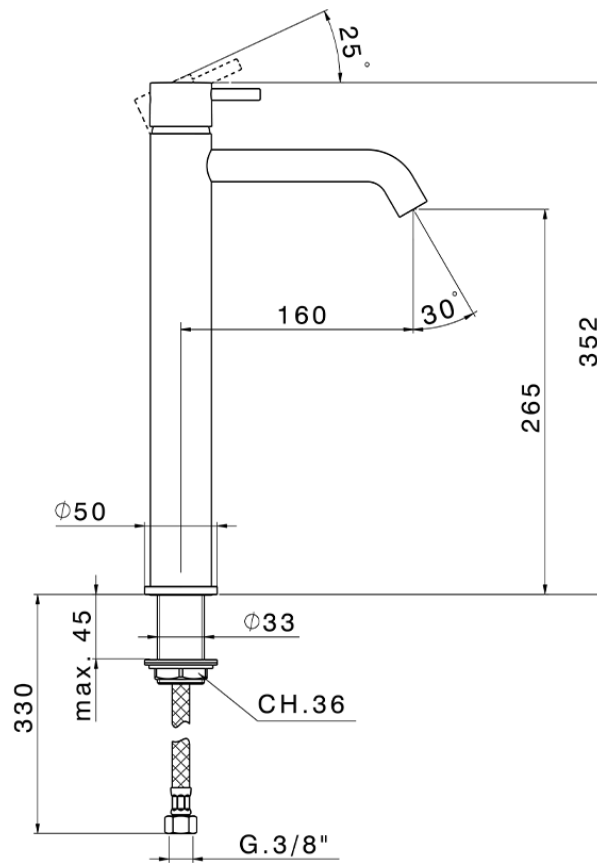

Single lever tall basin mixer NUOVA LESS_LN004540

LN004540

<https://en.cisal.it/single-lever-tall-basin-mixer-nuova-less-ln004540>

2026-04-06