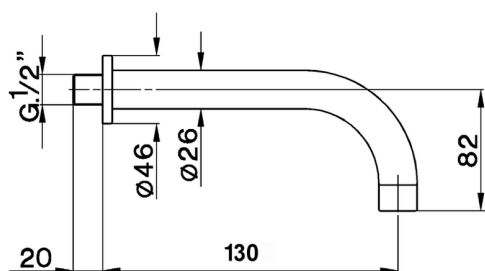

Spout COMPONENTS_ZA001253

MODEL **ZA001253**

Spout, 130 mm length, 1/2" M connection

AVAILABLE FINISHINGS

21 21 Chrome

2A 2A Satin Brushed Nickel

CHARACTERISTICS

2026-04-29