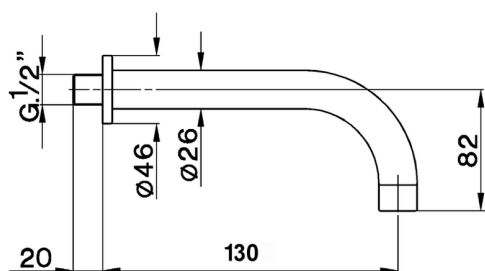

Spout COMPONENTS_ZA001253

MODEL **ZA001253**

Spout, 130 mm length, 1/2" M connection

AVAILABLE FINISHINGS

21 21 Chrome

2A 2A Satin Brushed Nickel

CHARACTERISTICS

2026-06-10