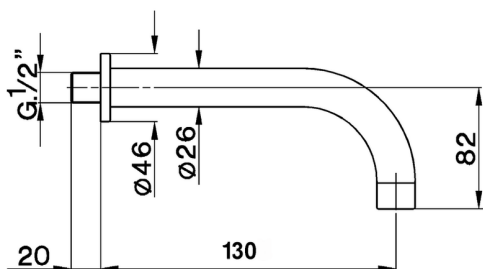

## Spout COMPONENTS\_ZA001253

MODEL **ZA001253**

Spout, 130 mm length, 1/2" M connection

AVAILABLE FINISHINGS

**21** 21 Chrome

**2A** 2A Satin Brushed Nickel

CHARACTERISTICS

2026-05-20