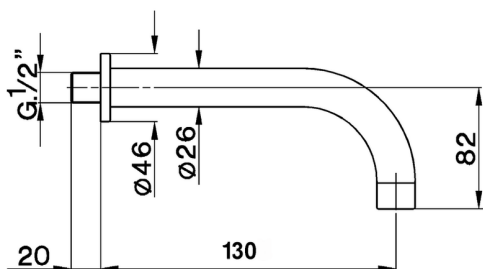

Spout COMPONENTS_ZA001253

MODEL **ZA001253**

Spout, 130 mm length, 1/2" M connection

AVAILABLE FINISHINGS

21 21 Chrome

2A 2A Satin Brushed Nickel

CHARACTERISTICS

2026-04-08