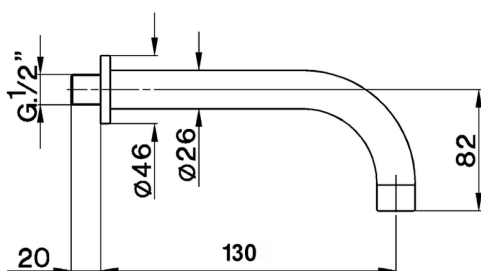

Spout COMPONENTS_ZA001253

MODEL **ZA001253**

Spout, 130 mm length, 1/2" M connection

AVAILABLE FINISHINGS

21 21 Chrome

2A 2A Satin Brushed Nickel

CHARACTERISTICS

2026-06-13