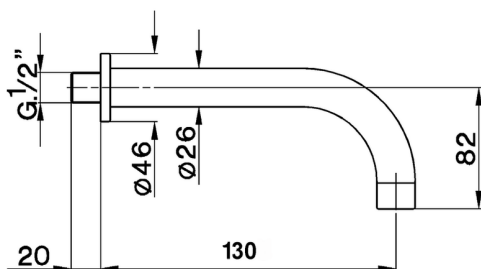

## Spout COMPONENTS\_ZA001253

MODEL **ZA001253**

Spout, 130 mm length, 1/2" M connection

AVAILABLE FINISHINGS

**21** 21 Chrome

**2A** 2A Satin Brushed Nickel

CHARACTERISTICS

2026-05-01