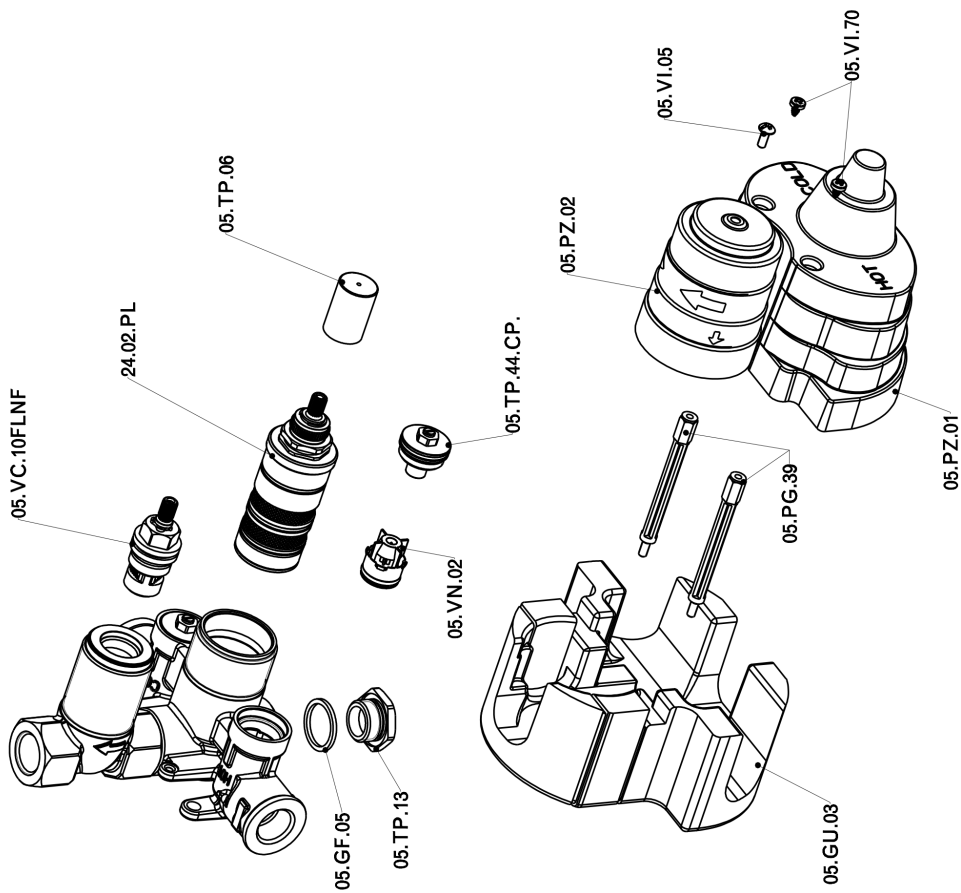

Exposed part for con.thermo.shower valve 1-outlet SMOOTH X32_X3007300

X3007300

<https://en.cisal.it/exposed-part-for-con-thermo-shower-valve-1-outlet-smooth-x32-x3007300>

Concealed thermostatic shower valve, 1-outlet CONCEALED_ZA007301

ZA007301

<https://en.cisal.it/concealed-thermostatic-shower-valve-1-outlet-concealed-za007301>

2024-12-22