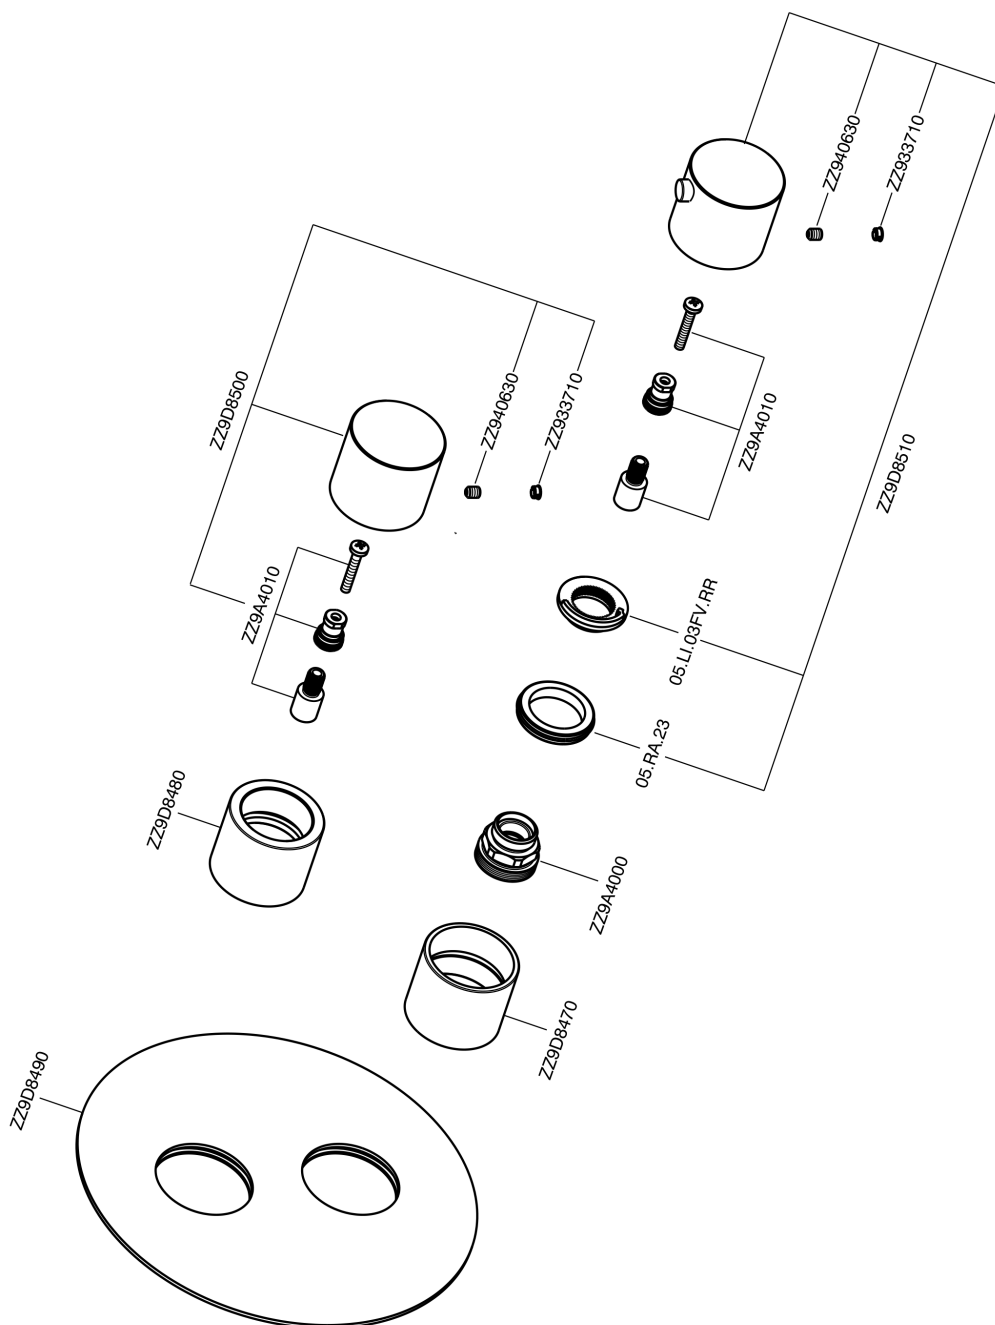

Exposed part for con.thermo.shower valve 1-outlet SMOOTH X32_X3007300

X3007300

<https://en.cisal.it/exposed-part-for-con-thermo-shower-valve-1-outlet-smooth-x32-x3007300>

Concealed thermostatic shower valve, 1-outlet CONCEALED_ZA007301

ZA007301

<https://en.cisal.it/concealed-thermostatic-shower-valve-1-outlet-concealed-za007301>

2024-12-22