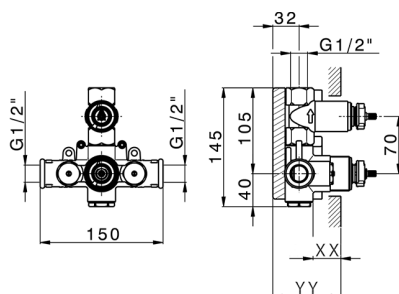

<https://en.cisal.it/exposed-part-for-con-thermo-shower-valve-1-outlet-smooth-x32-x3007300>

Concealed thermostatic shower valve, 1-outlet CONCEALED_ZA007301

MODEL **ZA007301**

Concealed thermostatic shower valve,
1-outlet, Stopvalve with 1/2" outlet, without trim kit

AVAILABLE FINISHINGS

CHARACTERISTICS

Concealed **1**
Cartridge Spare Parts **24.04A.PP**
8x20 Plus P Thermostatic Valve

Piastra/Plate/Plaque/Platte/Placa
2-3mm: XX 25-40 YY 76-91
10mm: XX 16-31 YY 65-80

Thermostatic