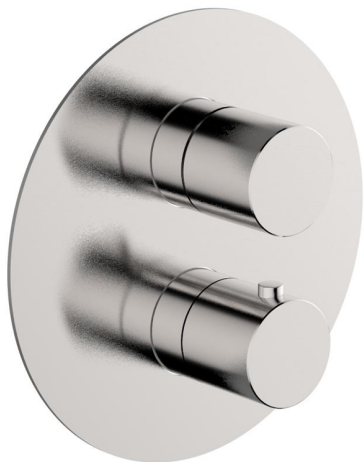

Exposed part for con.thermo.shower valve 1-outlet SMOOTH X32_X3007300

MODEL **X3007300**

Exposed part for con.thermo.shower valve 1-outlet, stop valve, without concealed part, for items ZA007301, with smooth handles - Inox AISI 316L

AVAILABLE FINISHINGS

-  **5H** 5H Dark Brass Brushed
-  **5L** 5L Brushed Black Titanium
-  **5N** 5N Brushed Rose Gold
-  **D1** D1 Brushed Inox

CHARACTERISTICS

Installation **Concealed**
 Required concealed parts **ZA007301**

Thermostatic

The Cisal thermostatic is your personal water manager, helping you to handle, control and save water and energy.

Exposed part for con.thermo.shower valve 1-outlet SMOOTH X32_X3007300

X3007300

<https://en.cisal.it/exposed-part-for-con-thermo-shower-valve-1-outlet-smooth-x32-x3007300>

Concealed thermostatic shower valve, 1-outlet CONCEALED_ZA007301

MODEL **ZA007301**

Concealed thermostatic shower valve,
1-outlet, Stopvalve with 1/2" outlet, without trim kit