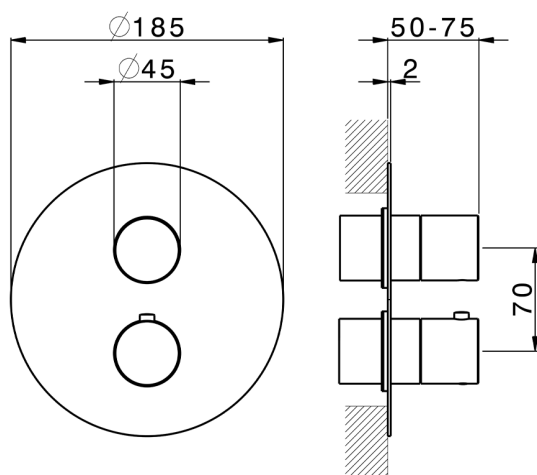

Exposed part for con.thermo.shower valve 1-outlet SMOOTH X32_X3007300

MODEL **X3007300**

Exposed part for con.thermo.shower valve 1-outlet, stop valve, without concealed part, for items ZA007301, with smooth handles - Inox AISI 316L

AVAILABLE FINISHINGS

-  **5H** 5H Dark Brass Brushed
-  **5L** 5L Brushed Black Titanium
-  **5N** 5N Brushed Rose Gold
-  **D1** D1 Brushed Inox

CHARACTERISTICS

Installation **Concealed**
 Required concealed parts **ZA007301**

AVAILABLE FINISHINGS

CHARACTERISTICS

Concealed **1**
Cartridge Spare Parts **24.04A.PP**
8x20 Plus P Thermostatic Valve

Piastra/Plate/Plaque/Platte/Placa
2-3mm: XX 25-40 YY 76-91
10mm: XX 16-31 YY 65-80

Thermostatic