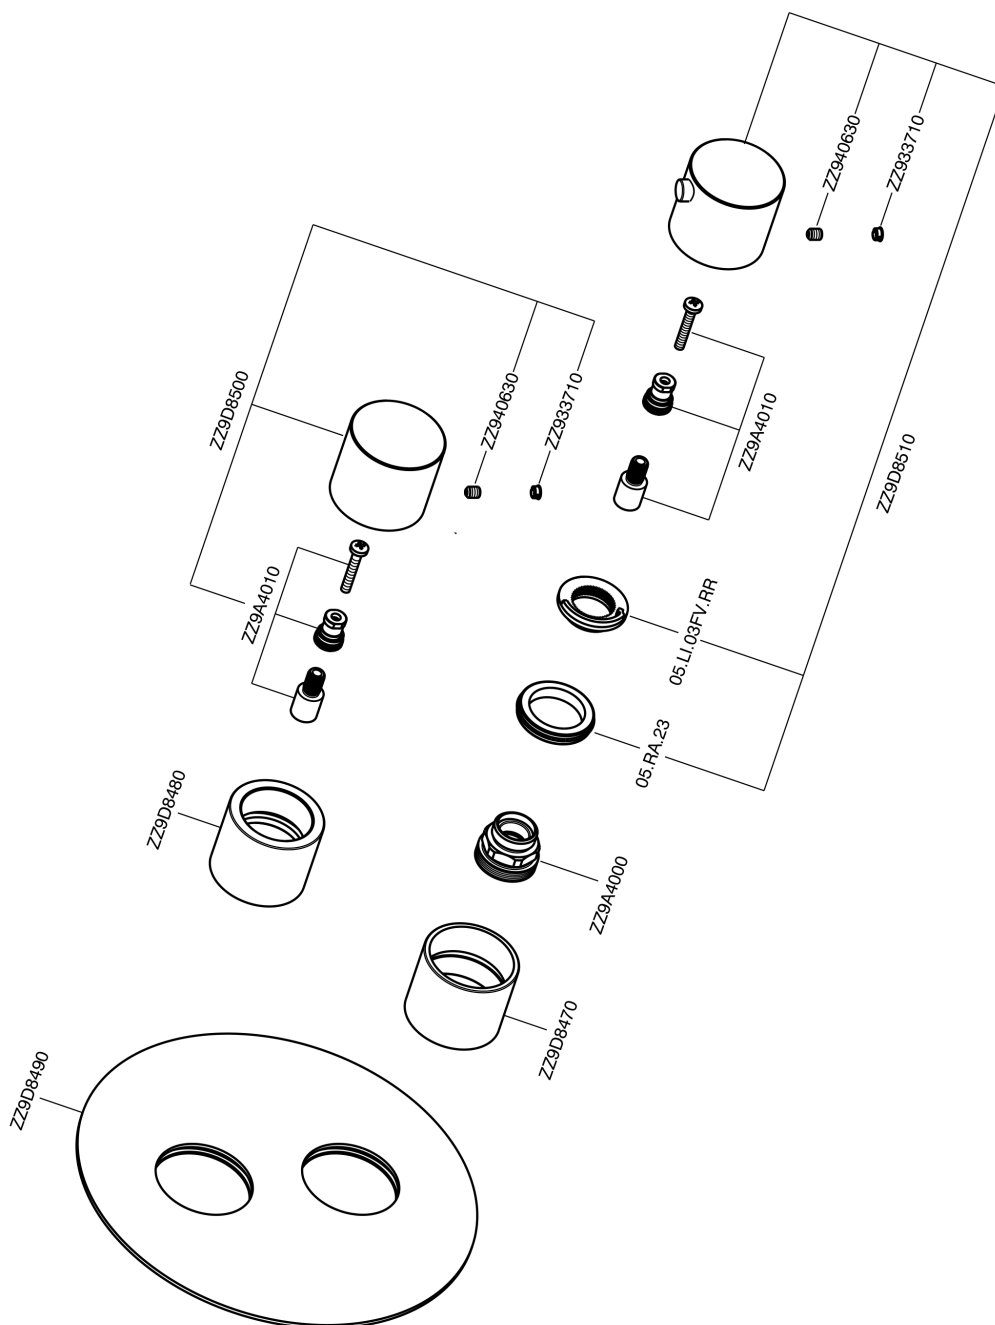

Exposed part for con.thermo.shower valve 1-outlet SMOOTH X32_X3007300

MODEL **X3007300**

Exposed part for con.thermo.shower valve 1-outlet, stop valve, without concealed part, for items ZA007301, with smooth handles - Inox AISI 316L

Thermostatic

The Cisal thermostatic is your personal water manager, helping you to handle, control and save water and energy.

Exposed part for con.thermo.shower valve 1-outlet SMOOTH X32_X3007300

X3007300

<https://en.cisal.it/exposed-part-for-con-thermo-shower-valve-1-outlet-smooth-x32-x3007300>

Concealed thermostatic shower valve, 1-outlet CONCEALED_ZA007301

MODEL **ZA007301**

Concealed thermostatic shower valve,
1-outlet, Stopvalve with 1/2" outlet, without trim kit

AVAILABLE FINISHINGS

CHARACTERISTICS

Concealed **1**
Cartridge Spare Parts **24.04A.PP**
8x20 Plus P Thermostatic Valve

Piastra/Plate/Plaque/Platte/Placa
2-3mm: XX 25-40 YY 76-91
10mm: XX 16-31 YY 65-80

Thermostatic